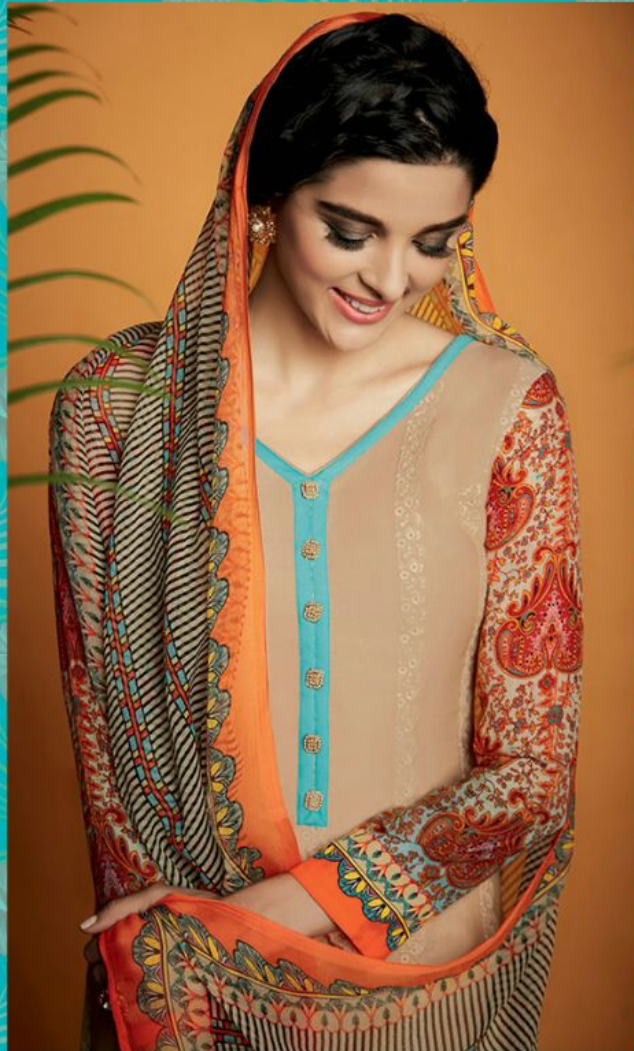

KIMORA'S
Sohni
A Shining Star
SUIT SERIES 112 - 122

TEXTILE DEAL

CODE: 115
BEIGE WITH
KASHMIR BUTA

KIMORA'S
Sohmi

TEXTILE DEAL

CODE: 121
BLACK WITH
COLOURFUL
PAISLEYS

KIMORA'S
Sohmi

TEXTILE DEAL

CODE: 117
MODERN ART
INSPIRED

KIMORA'S
Sohmi

TEXTILE DEAL

CODE: 120
PSYCHEDELIC
COLOUR PATTERN

KIMORA'S
Sohmi

TEXTILE DEAL

CODE: 122
MUGHAL ART
INSPIRED PATTERN

KIMORA'S
Sohmi