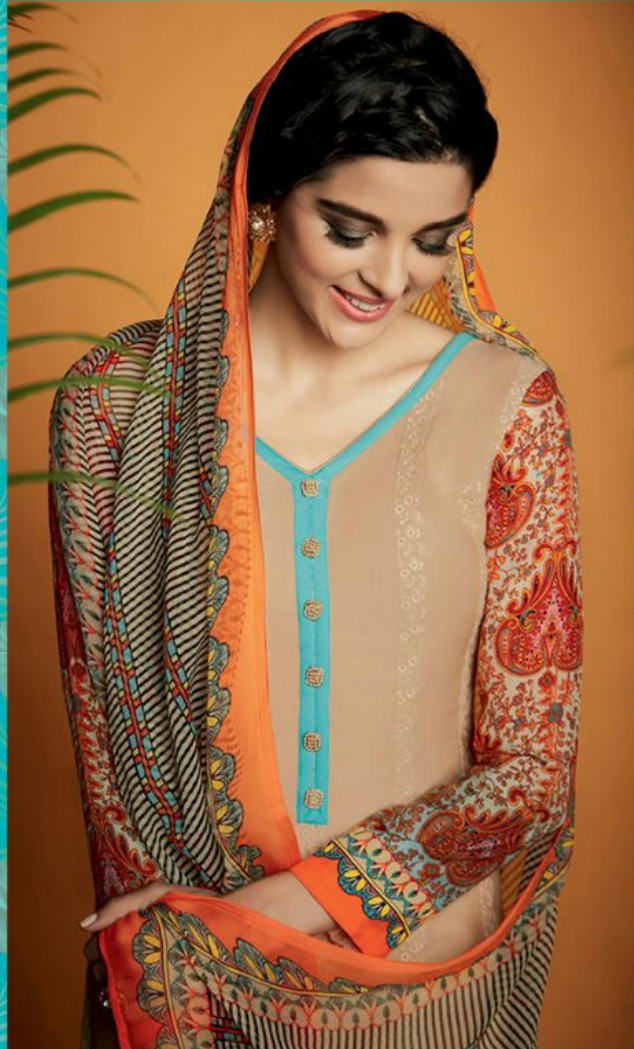

KIMORA'S
Sohni[™]
A Shining Star
SUIT SERIES 112 - 122

TEXTILE DEAL

CODE: 115
BEIGE WITH
KASHMIR BUTA

KIMORA'S
Sohmi

TEXTILE DEAL

CODE: 121
BLACK WITH
COLOURFUL
PAISLEYS

KIMORA'S
Sohmi

TEXTILE DEAL

CODE: 117
MODERN ART
INSPIRED

KIMORA'S
Sohmi

TEXTILE DEAL

CODE: 120
PSYCHEDELIC
COLOUR PATTERN

KIMORA'S
Sohmi

TEXTILE DEAL

CODE: 122
MUGHAL ART
INSPIRED PATTERN

KIMORA'S
Sohmi