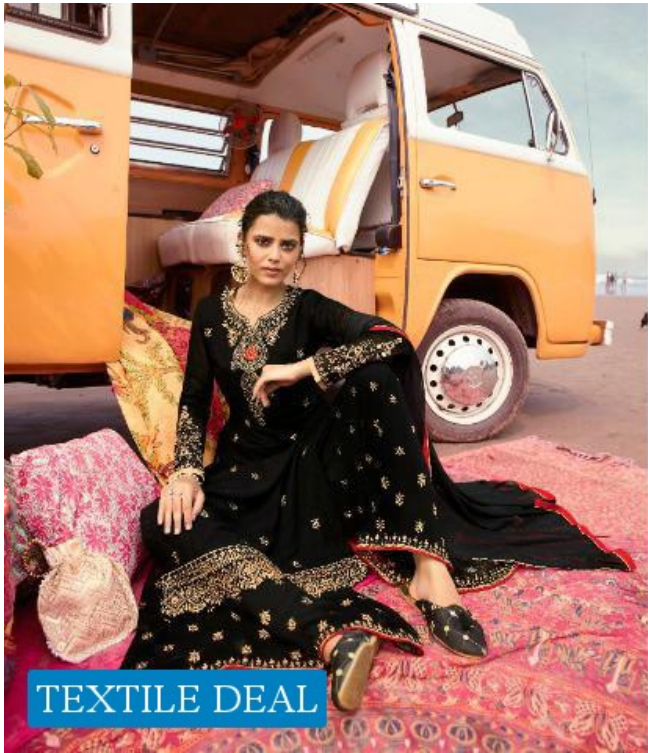

zubeda®
essence to be seen

REAN
Attire

zubeda

elegance

Timeless

D90 (21501)

01

TEXTILE DEAL

Timeless elegance

Zubeda
(21506)

zubeda
CLASSIC COLLECTION

T
i
m
e
l
e
s
s
e
l
e
g
a
n
c
e

{21501}

{21502}

{21503}

{21504}