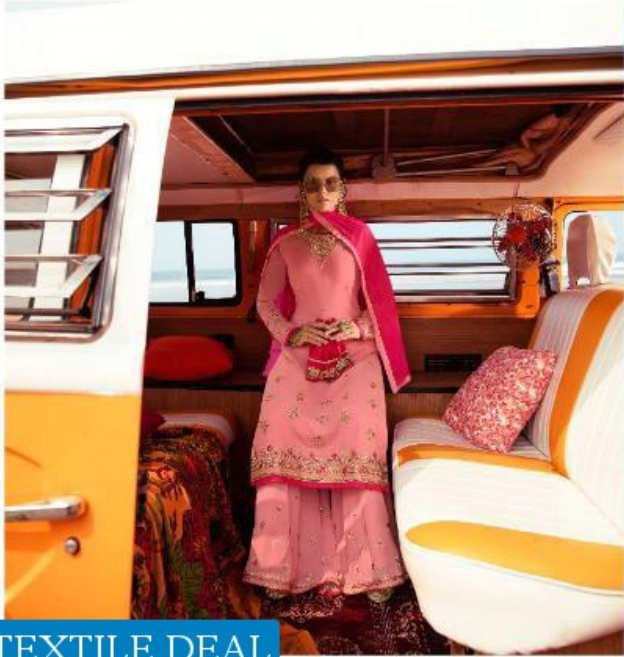

01

TEXTILE DEAL