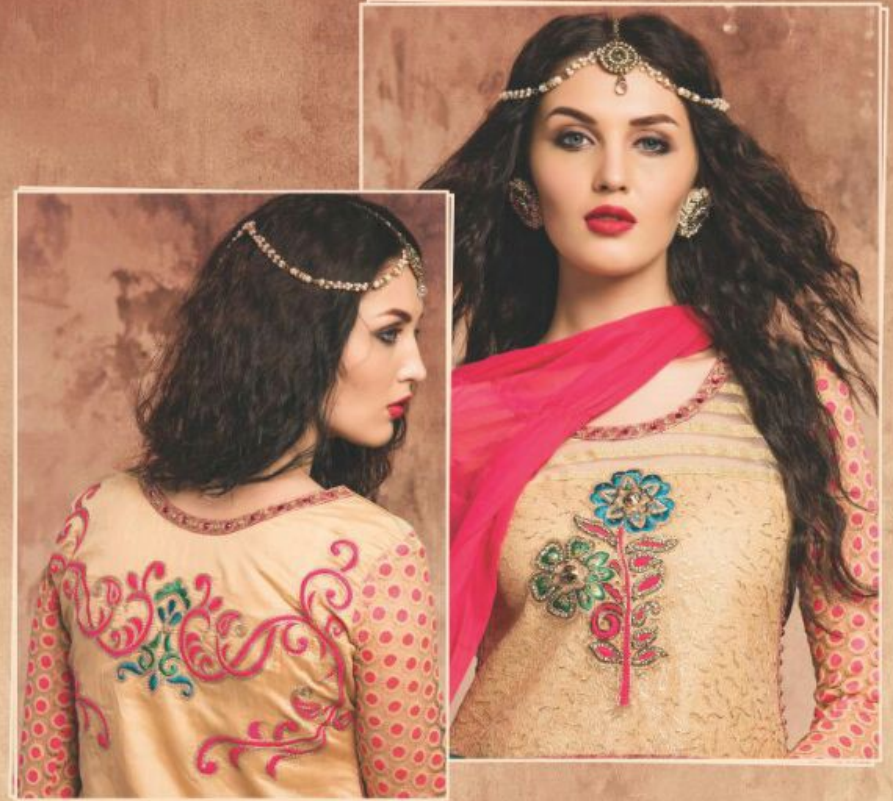

OUR
UCH

ys have never been
ace a frenzy of the
ost favored hues
tems

L-411

LINKING
FASHION

L-410

TEXTILE DEAL

FASHION BEAUTY This season assortment brings your wardrobe too close to great looking colors and fantastic patterns

LINKING
FASHION

L-413

TEXTILE DEAL

FASHION EXPRESS Turn every head your way as you stroll across in an outfit from the new Indian classy collection celebrate your classy side with this perfect concoction of chic style.

LINKING
FASHION

L-412

TEXTILE DEAL

FASHION SPIRIT

when we chose to take inspiration from Indian beauty, the result is here a set of vivid colorful designs told a story about great fashion

LINKING FASHION

L-414

TEXTILE DEAL

GLAMOUR TOUCH

beautiful days have never been so fun embrace a frenzy of the seasons most favored hues in classic patterns

L-411