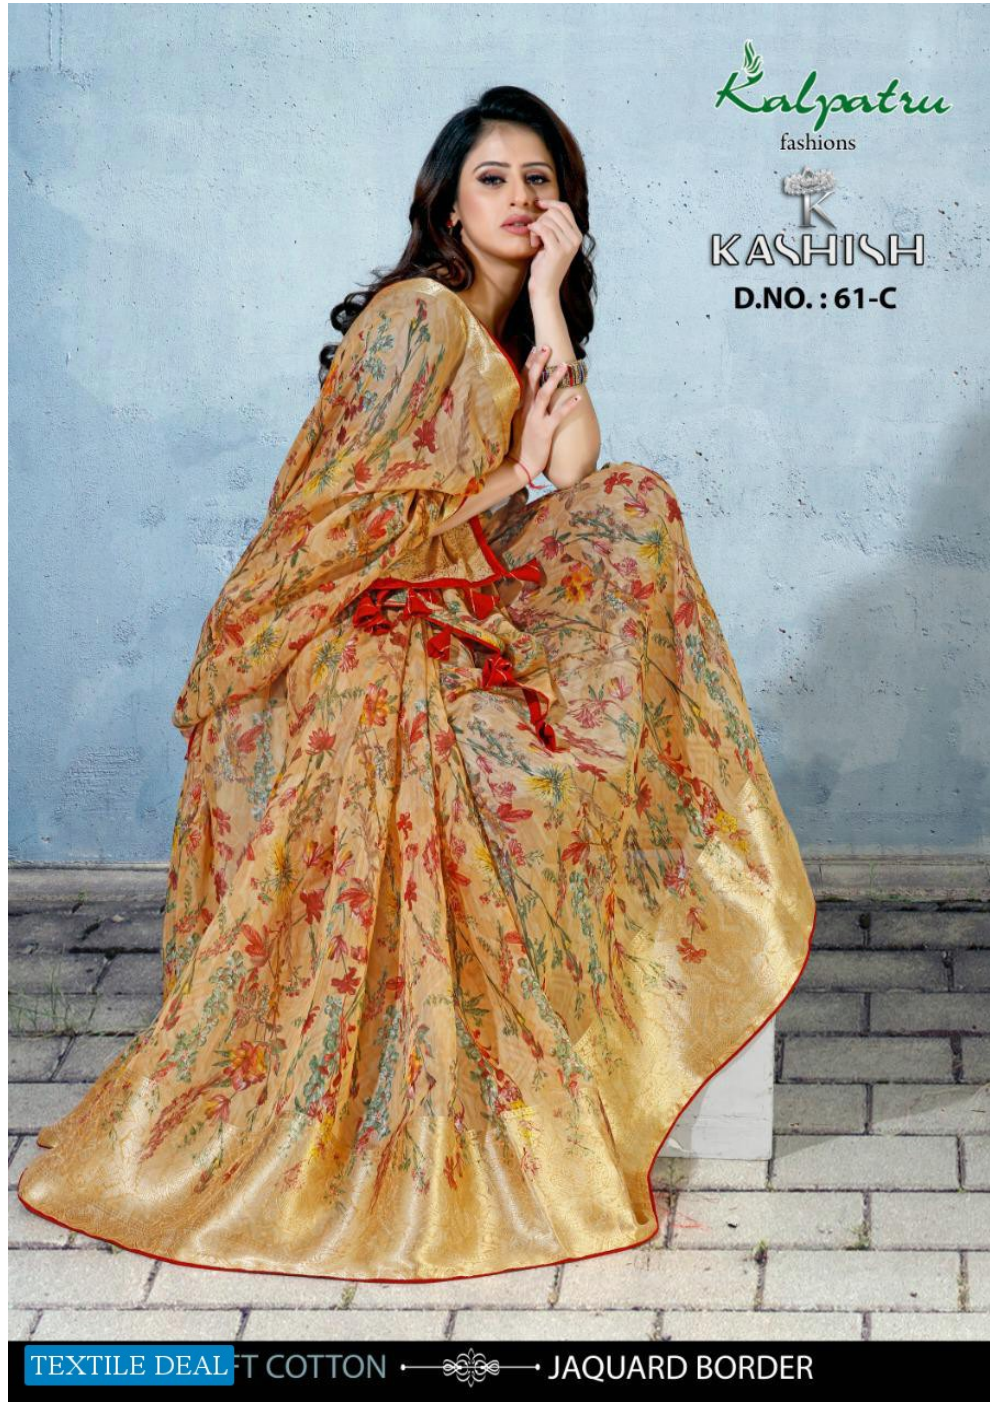

Kalyatru
fashions

KASHISH
D.NO. : 61-C

TEXTILE DEAL T COTTON — — JAQUARD BORDER