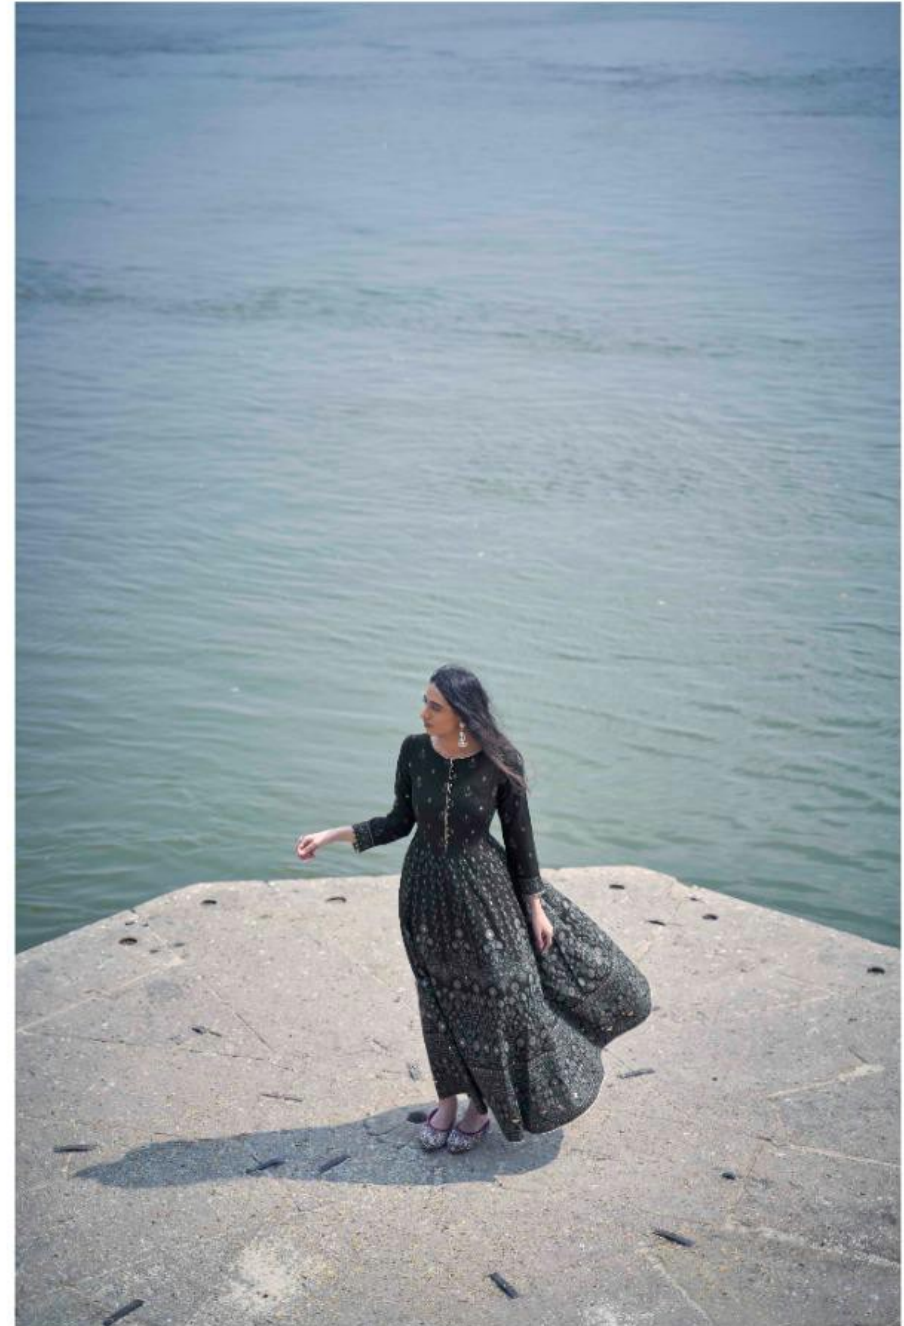

THE BENARAS RHYMS

The city illuminates truth
and reveals reality.
It does not bring new wonders into
the scope of vision but enables one to see
what is already there. Where this eternal light
intersects the earthy,
It is *gauri* as *kauni*.
— Diana L. Eck

TEXTILE DEAL