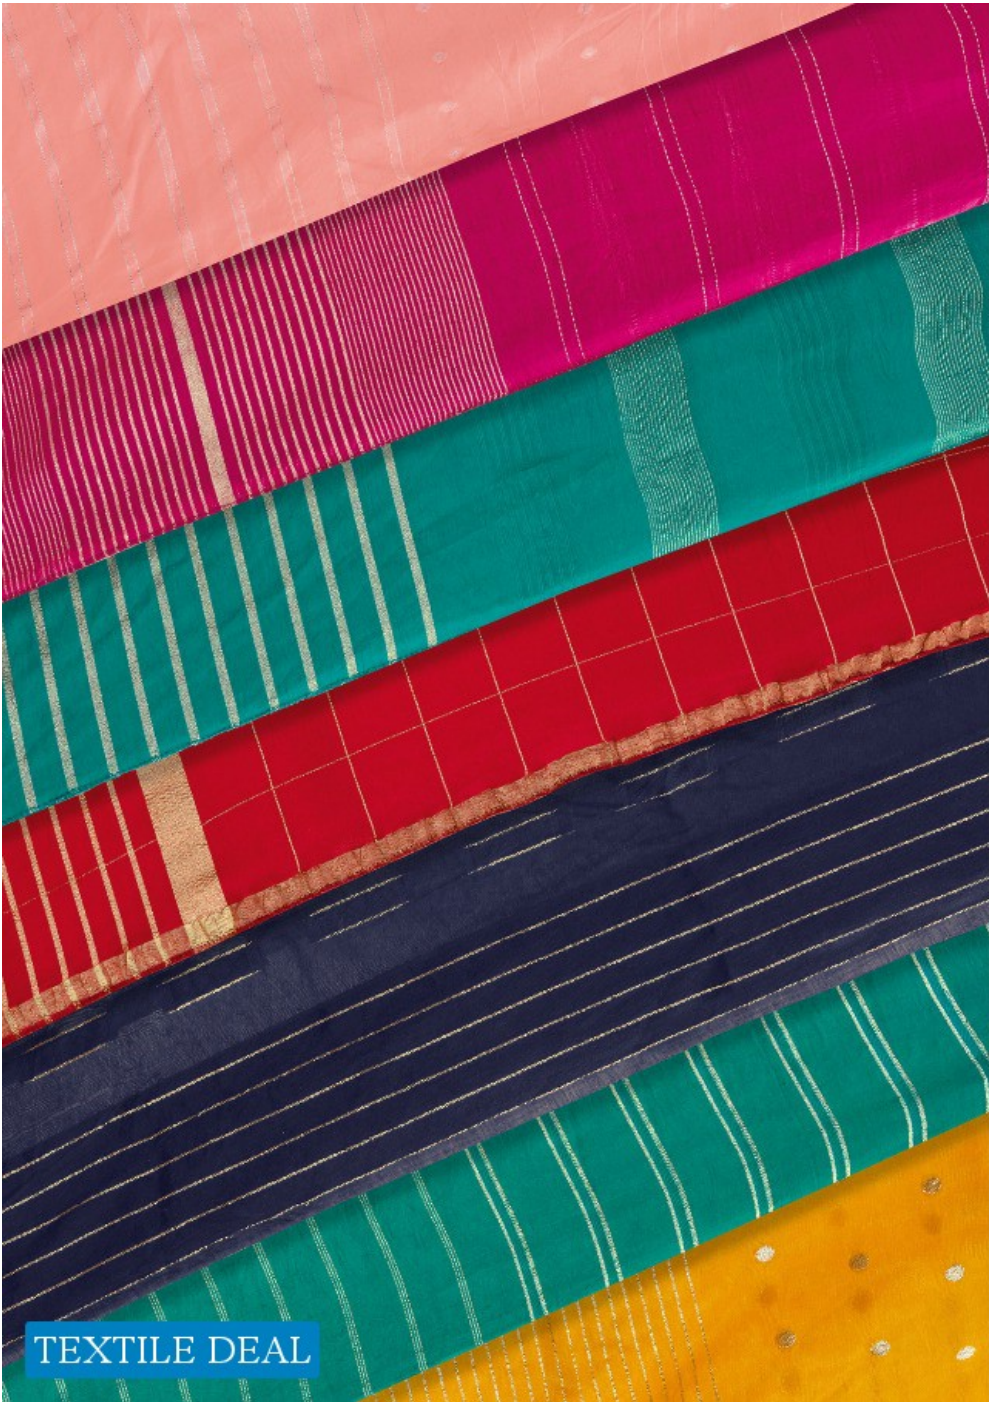

3006

TEXTILE DEAL

GLAMOROUS

COLLECTION SHOWS SHADINGS OF COLOR FLARING THROUGH THE PIECES INTERCLOCKED DOTTED WITH A FEMININE TOUCH THE SWISS COLLECTION SHOWS GET YOUR SCOOTER SET

3005

TEXTILE DEAL

GLAMOROUS

A FEMININE TOUCH THE ENTIRE COLLECTION BRING OFF YOUR SOFTER SIDE THIS SEASON WITH FLIRTY FLOWING & FEMININE SILHOUETTES PATTERN & PRINTS TO BLEND...

3004

TEXTILE DEAL

TEXTILE DEAL

3001

3002

3003

3004

3005

3006

3007

THE COLLECTION

THE ENTIRE COLLECTION SHOW OFF
YOUR SOFTER SIDE THIS SEASON WITH FLIRTY FLOWING & FEMINE

TEXTILE DEAL

3007

COLOR FLOWING

A EASY DRAPE SILHOUETTE IN SOFT SENSUAL FABRICS...

3002

TEXTILE DEAL