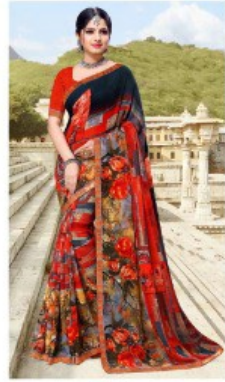

TEXTILE DEAL

Unlock-7

5000
TEXTILE DEAL

ATTIRE

ALLURING COLOUR PALETTE,
DETAILING AND SOOTHING FEEL -
ALL TOGETHER CREATES PICTURE
PERFECT ATTIRE FOR YOU!

ALLURING

• 7003 •

ELEGANCE

STARTING

• 7007 •

7012
TEXTILE DEAL

7001

7002

7003

7004

7005