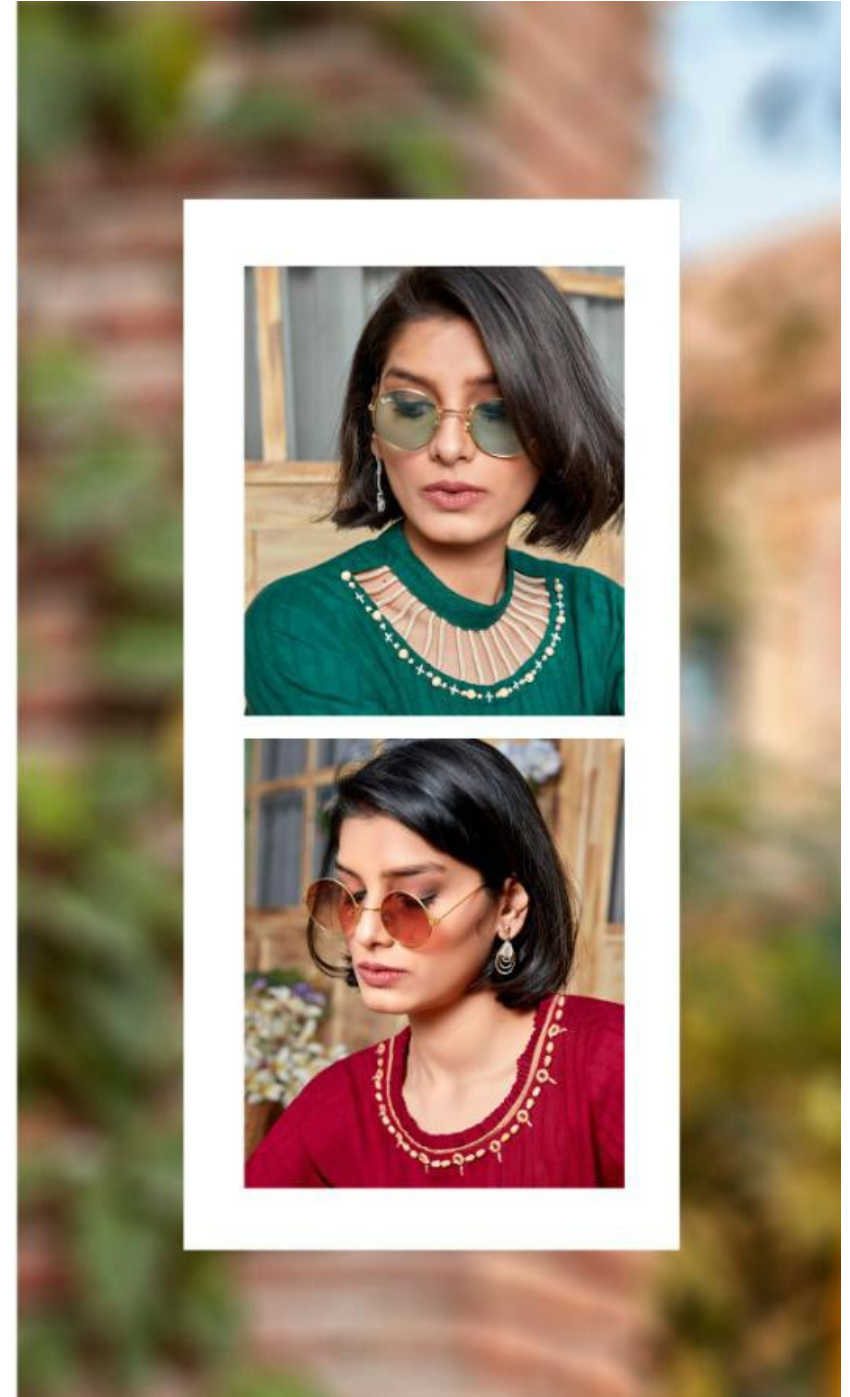

Winsley

TEXTILE DEAL

Winsley
The Statement fashion
An outstanding combination of passionate colours and delightful design to be a centre of all eyes in any event.

TEXTILE DEAL

1888
TEXTILE DEAL

TEXTILE DEAL