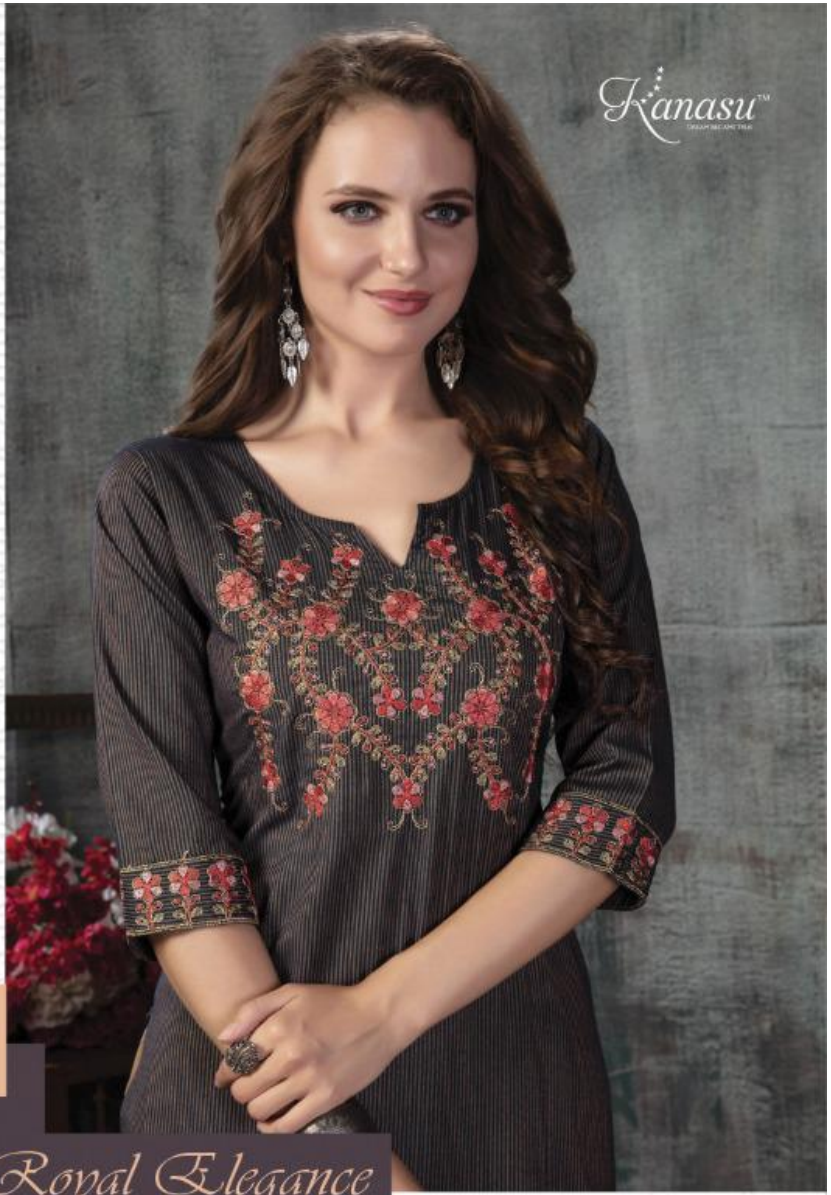

The Royal Elegance

we know every woman is beautiful in her own, so we are here to make her elegant in her way

Kanasu™
DESIGN BEYOND THE