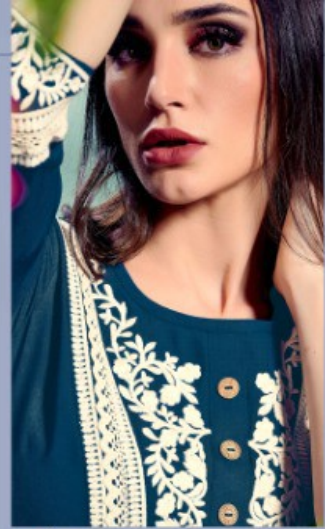

ROSEBERRY

*Fashion and style always depend on good color and fabrics combination of shade. But in part, spirit many color says your mood and reflects your personality. So we create all the shades for enhance your beauty*

 **Pure Fiesta:**

**TEXTILE DEAL**

**FG-2012**

*More than a color*

*Fashion and style always depend on good color and subtle combination of shade. But as per opinion every color says your mood and reflects your personality. So we create all the shades for enhance your beauty*