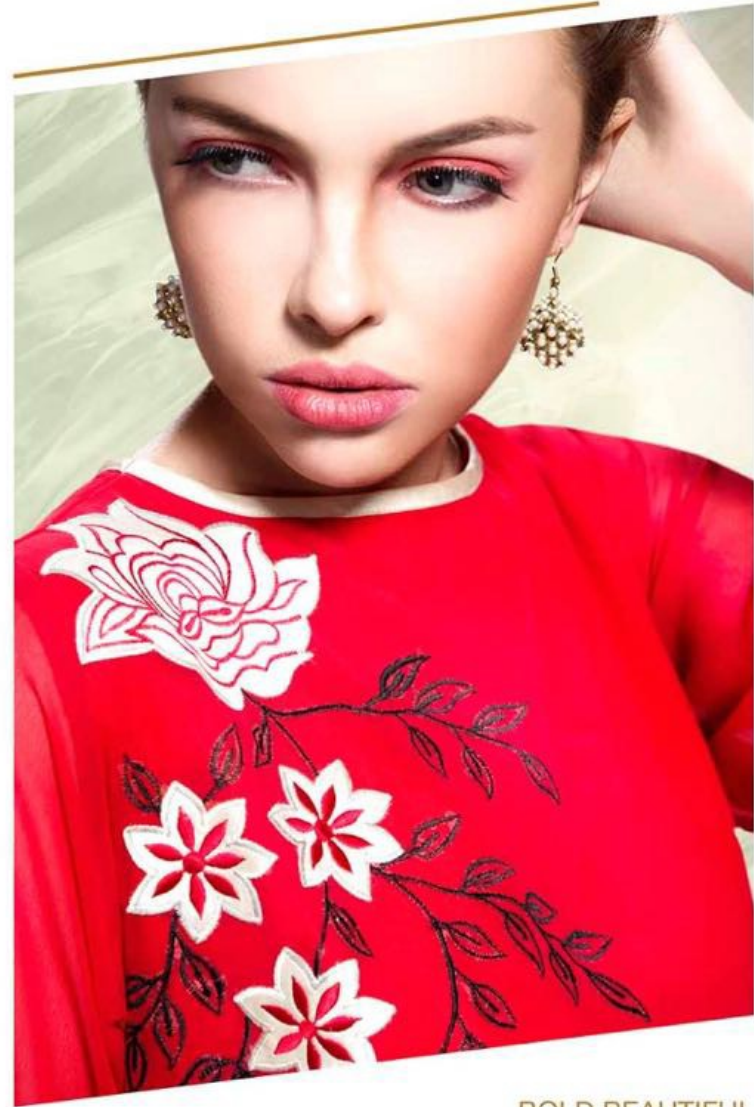

KF/6402

Black Beauty with floral embroidery

TEXTILE DEAL

TIMELESS
ELEGANCE

A unique blue shade with Barat embroidery | KF/6404

TEXTILE DEAL

BOLD BEAUTIFUL
AND IRRESISTIBLE
FASHION

KF/6408

Full back with floral embroidery

TEXTILE DEAL

KF/6406

TEXTILE DEAL

TEXTILE DEAL

TEXTILE DEAL

TEXTILE DEAL

KF/6407

A unique blue shade with floral embroidery

TEXTILE DEAL

THEM YOU CHOOSE
HOUE YOU WANT
TO GO
FLORAL

A close-up photograph of a woman's face and shoulder, wearing a black top with intricate white floral embroidery. The embroidery features several large, multi-petaled flowers with detailed leaves and stems, arranged in a vertical cluster. The lighting is dramatic, highlighting the texture of the embroidery against the dark fabric.