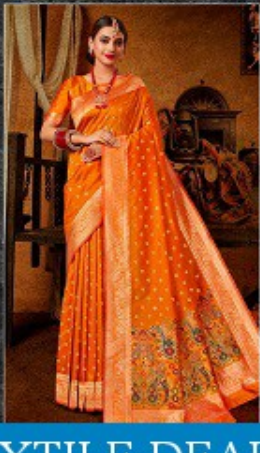

SB

S: Chiara

RADIANT WARMTH AND LIVELINESS IS THIS FASCINATING BLEND OF POSH AND STYLE. THE ORNAMENTED BESPOKE SILK BLOUSE PLAYS TO THE FLOWING SKIRT GIVING IT A CLASSIC STYLE AND GRACE. THE CUT-OUT AT THE SLEEVES AND NECK PROMISES TO BE A TRENDSETTER.

A FANTASY SEQUIN-EMBROIDERED SAREE WITH SILK-TOUCHENOUT THE CREATED 3D EFFECTS ON THE BORDER COMPLETELY TELEFRAM FOR THE STRIKING AND FULSHEED PROUDLY COME BRIGHT MATCH TO THE SWEET AND CREAM SHARDED SKIRT AND THE BOLD ORNAMENT PATTERNS WITH THE ENTIRE LENGTH.

TEXTILE DEAL

TEXTILE DEAL

SHRUTI TEXTILE
ESSENCE OF ELEGANCE

शुभकामनाएं

601

602

603

607

608

609

TEXTILE DEAL

605

606

610

611

612