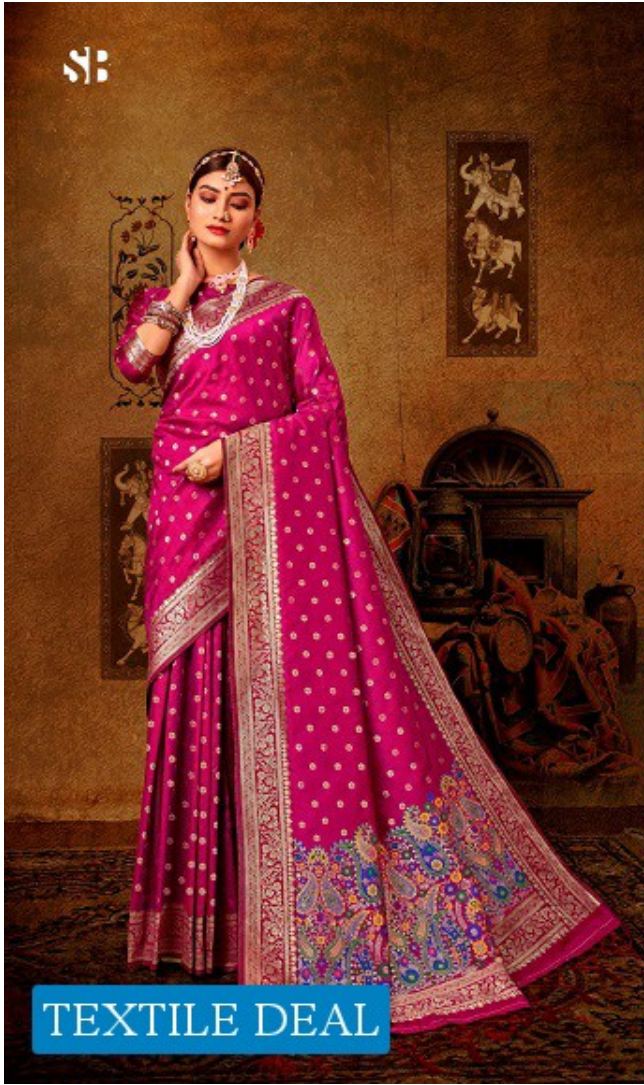

SB

S: Chiara

RADIANT WARMTH AND LIVELINESS IS THIS FASCINATING BLEND OF POSH AND STYLE. THE ORNAMENTED BESPOKE SILK BLOUSE PLAYS TO THE FLOWING SKIRT GIVING IT A CLASSIC STYLE AND GRACE. THE CUT-OUT AT THE SLEEVES AND NECK PROMISES TO BE A TRENDSETTER.

TEXTILE DEAL

SB

RADIANT WARMTH AND LIVELINESS IS THIS FASCINATING BLEND OF POSH AND STYLE. THE ORNAMENTED BRASSERIE SILK BLOUSE PLAYS TO THE FLUTTING SAREE GIVING IT A CLASSIC STYLE AND GRACE. THE CUT OUT AT THE SLEEVES AND NECK PROMISES TO BE A TRENDSETTER.

TEXTILE DEAL

SB

TEXTILE DEAL

Siona

TEXTILE DEAL

AN EXCELLENT FUSION OF CLASSIC AND COUTURE, THIS FUTURISTIC-LOOKING HAUTE COUTURE ENHANCES THE STYLE QUOTIENT OF THE WEARER. MAKING HER A FASHION DIVA, THE RADIATING STYLE-SETTING CHEMISE WITH ELEGANT FLORAL EMBROIDERY GIVES A TOUCH OF GENTLE RADIANCE WHILE THE SLEEVES GIVES IT AN EDGY LOOK.