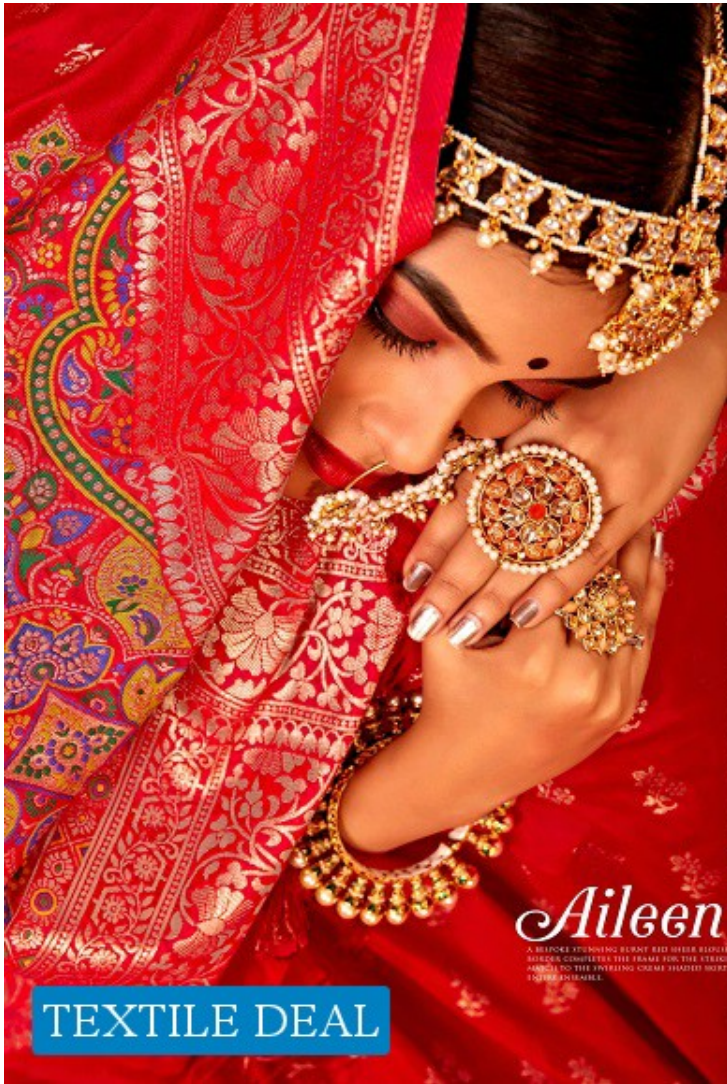

TEXTILE DEAL

SB
Aileen Allure