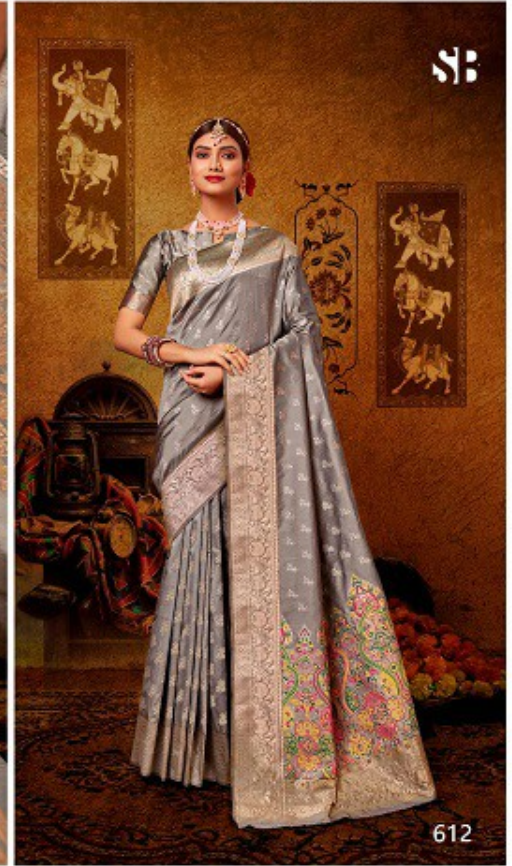

TEXTILE DEAL

612