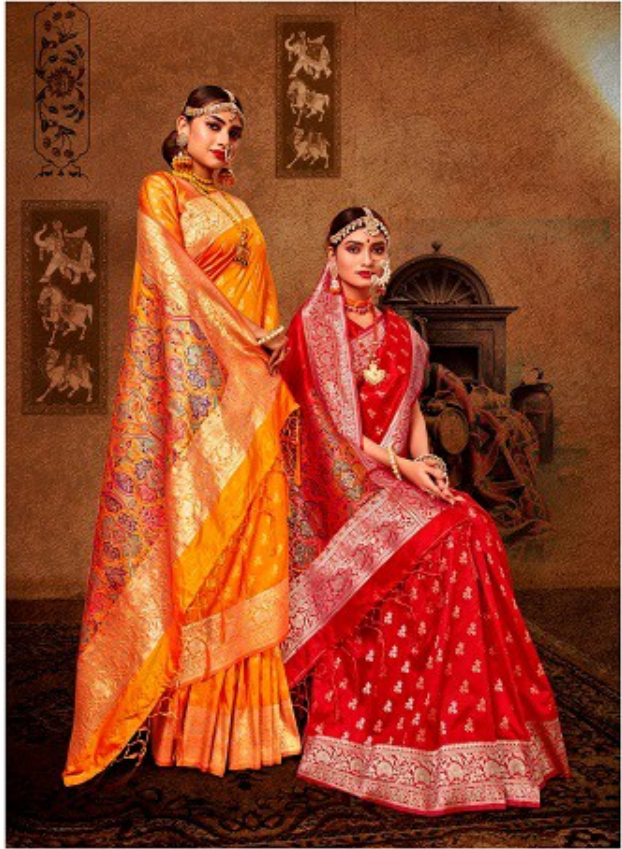

SB

S: Chiara

RADIANT WARMTH AND LIVELINESS IS THIS FASCINATING BLEND OF POSH AND STYLE. THE ORNAMENTED BESPOKE SILK BLOUSE PLAYS TO THE FLOWING SKIRT GIVING IT A CLASSIC STYLE AND GRACE. THE CUT-OUT AT THE SLEEVES AND NECK PROMISES TO BE A TRENDSETTER.

TEXTILE DEAL

SB

TEXTILE DEAL

Siona

TEXTILE DEAL

AN EXCELLENT FUSION OF CLASSIC AND COUTURE, THIS FUTURISTIC-LOOKING HAUTE COUTURE ENHANCES THE STYLE QUOTIENT OF THE WEARER. MAKING HER A FASHION DIVA, THE RADIATING STYLE-SETTING CHEMISE WITH ELEGANT FLORAL EMBROIDERY GIVES A TOUCH OF GENTLE RADIANCE WHILE THE SLEEVES GIVES IT AN EDGY LOOK.

SB

Amaris

TEXTILE DEAL

SB
Aileen Allure

A BRIDGE SPINNING BURNING RED WITH RESOLVE IS A STANDSTILL. THE ELATED AESTHETICS ON THE
SAREE COMPLETES THE FRAME FOR THE PERKING UNMELLED UNCOVERING FASHION. A BEAUTIFUL
AMONG TO THE FASHIONING CLOAKI SHEDDING HOPE IN THE WIDE CHANGE FORTUNE AHEAD WITH THE
FUTURE IN HAND.

A FANTASY SEQUIN-EMBROIDERED SAREE WITH SILK-TOUCHENOUT THE CREATED 3D EFFECTS ON THE BORDER COMPLETELY TELEFRAM FOR THE STRIKING AND FULSHEED PROUDLY COME BRIGHT MATCH TO THE SWEET AND CREAM SHARDED SKIRT AND THE BOLD ORNAMENT PATTERNS WITH THE ENTIRE LENGTH.