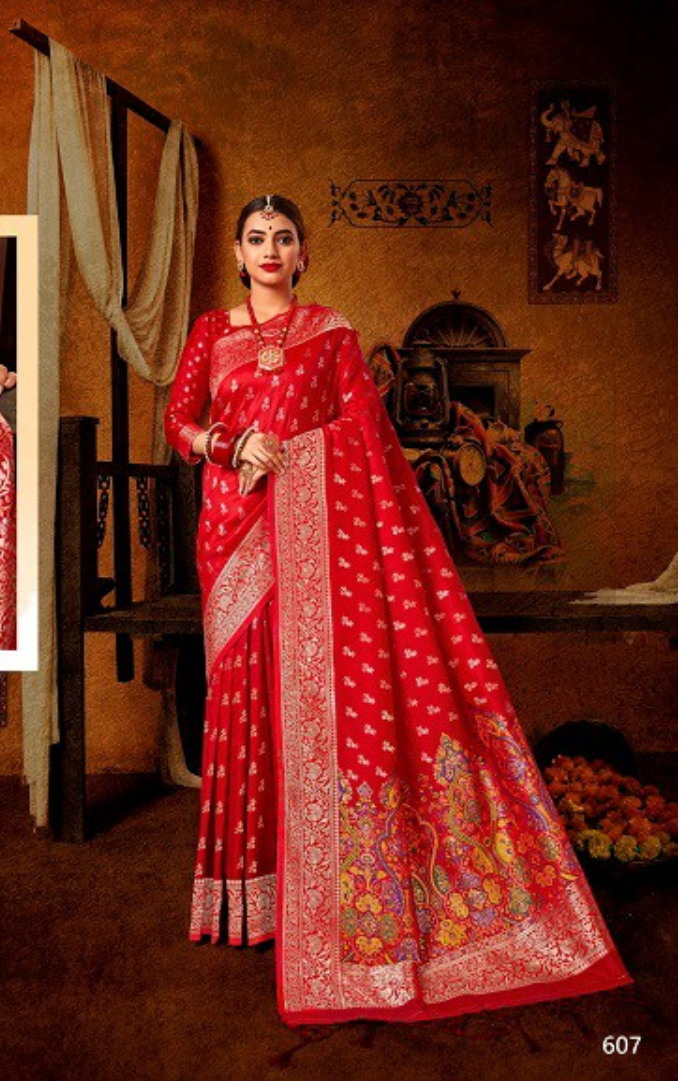

Siona

TEXTILE DEAL