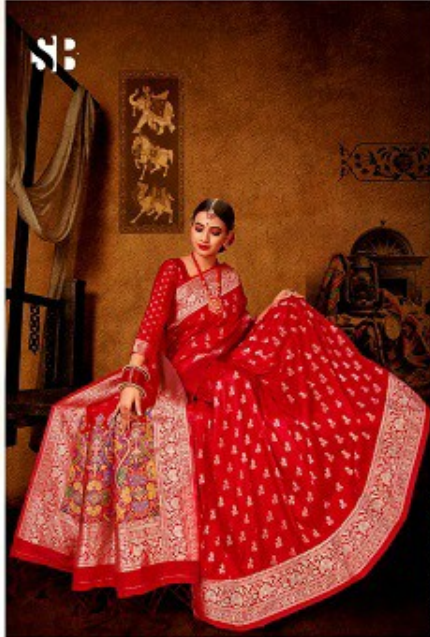

Siona

TEXTILE DEAL