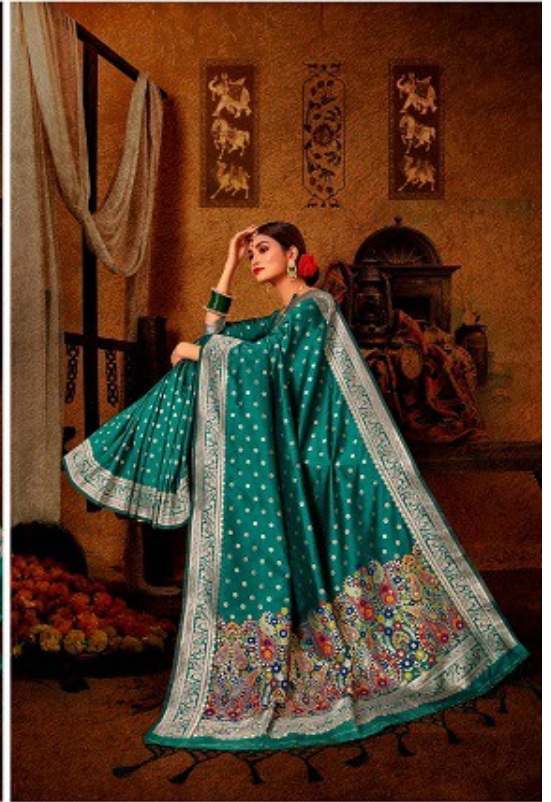

SHRUTI TEXTILE
ESSENCE OF ELEGANCE

शुभकामनाएं

TEXTILE DEAL

TEXTILE DEAL

SB

RAISING THE BAR OF STYLE IS THIS BLOSSOMING OF THE ROSE PINK CHEMISE; THE ALLURING WORK AT THE NECKLINE SETS IT APART, STIRKING UP AN EXCITEMENT AND HIGHLIGHTING THE SURREAL SKIRT IN A UNIQUE FASHION, TRULY ENTICING

SB

S: Chiara

RADIANT WARMTH AND LIVELINESS IS THIS FASCINATING BLEND OF POSH AND STYLE. THE ORNAMENTED BESPOKE SILK BLOUSE PLAYS TO THE FLOWING SKIRT GIVING IT A CLASSIC STYLE AND GRACE. THE CUT-OUT AT THE SLEEVES AND NECK PROMISES TO BE A TRENDSETTER.

TEXTILE DEAL

SB

RADIANT WARMTH AND LIVELINESS IS THIS FASCINATING BLEND OF POSH AND STYLE. THE ORNAMENTED BRASSERIE SILK BLOUSE PLAYS TO THE FLUTTING SAREE GIVING IT A CLASSIC STYLE AND GRACE. THE CUT OUT AT THE SLEEVES AND NECK PROMISES TO BE A TRENDSETTER.

A FANTASY SEQUIN-EMBROIDERED SAREE WITH SILK-TOUCHENOUT THE CREATED 3D EFFECTS ON THE BORDER COMPLETELY TELEFRAM FOR THE STRIKING AND FULSHEED PROUDLY COME BRIGHT MATCH TO THE SWEET AND CREAM SHARDED SKIRT AND THE BOLD ORNAMENT PATTERNS WITH THE ENTIRE LENGTH.