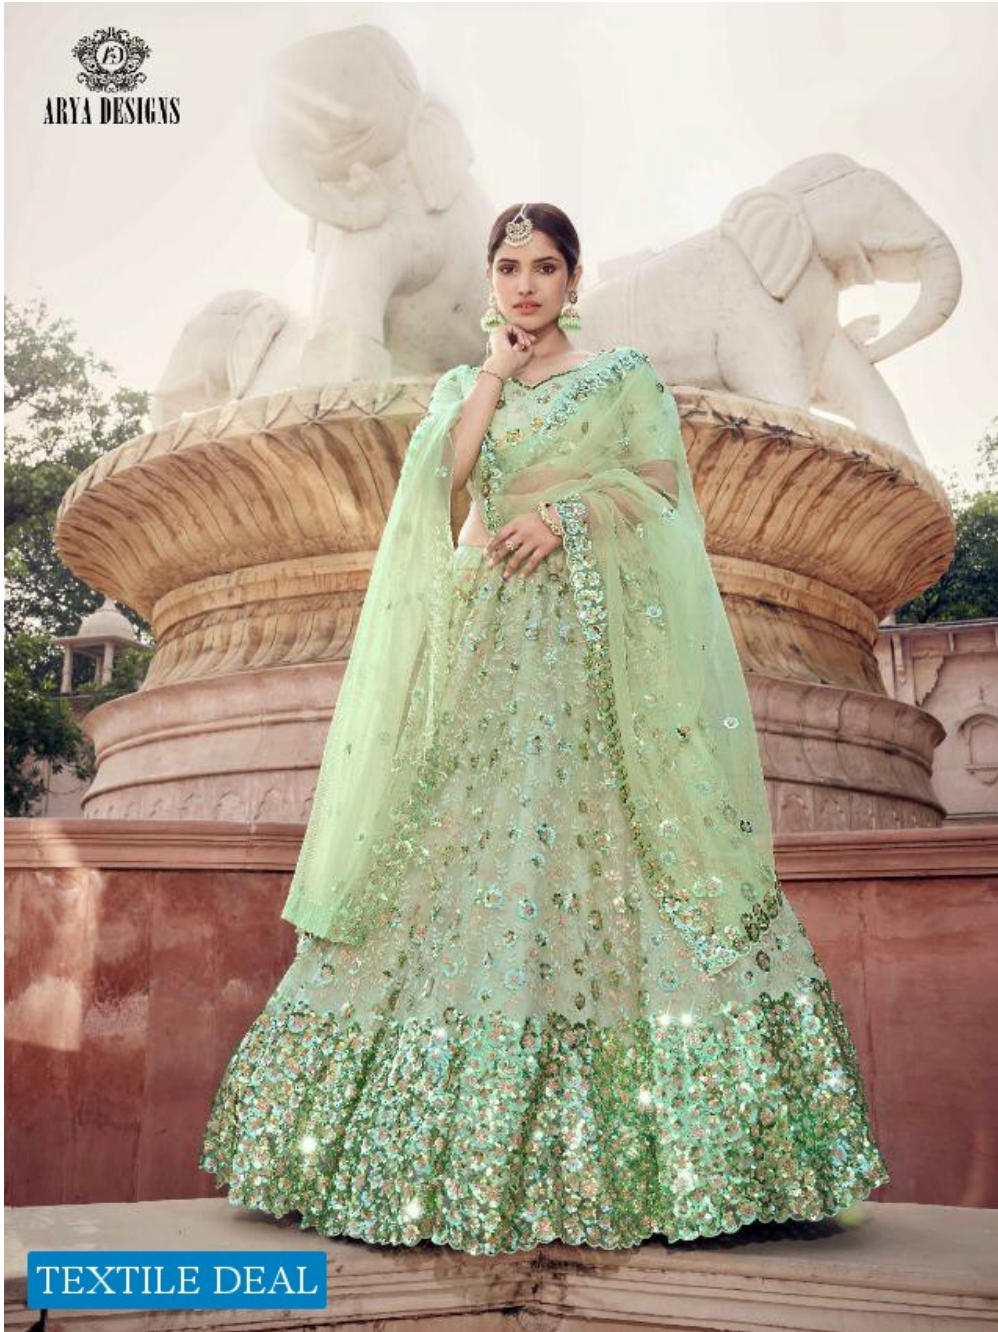

TEXTILE DEAL

TEXTILE DEAL

ARYA DESIGNS

STYLE of ETERNAL

A TOUCH OF GLAMOUR

CODE | 5902

ARYA DESIGNS

TEXTILE DEAL