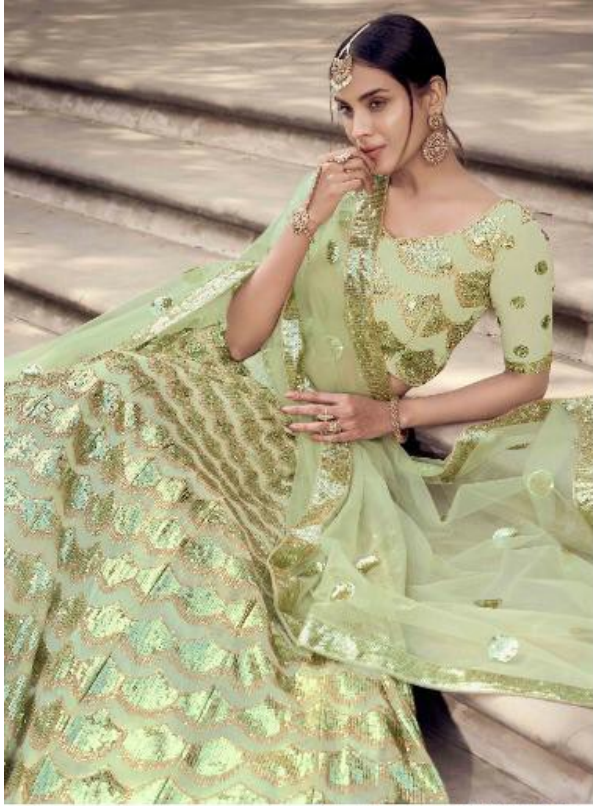

TEXTILE DEAL

GET *the* LOOK

GET THE NEW LOOK

CODE | 5909