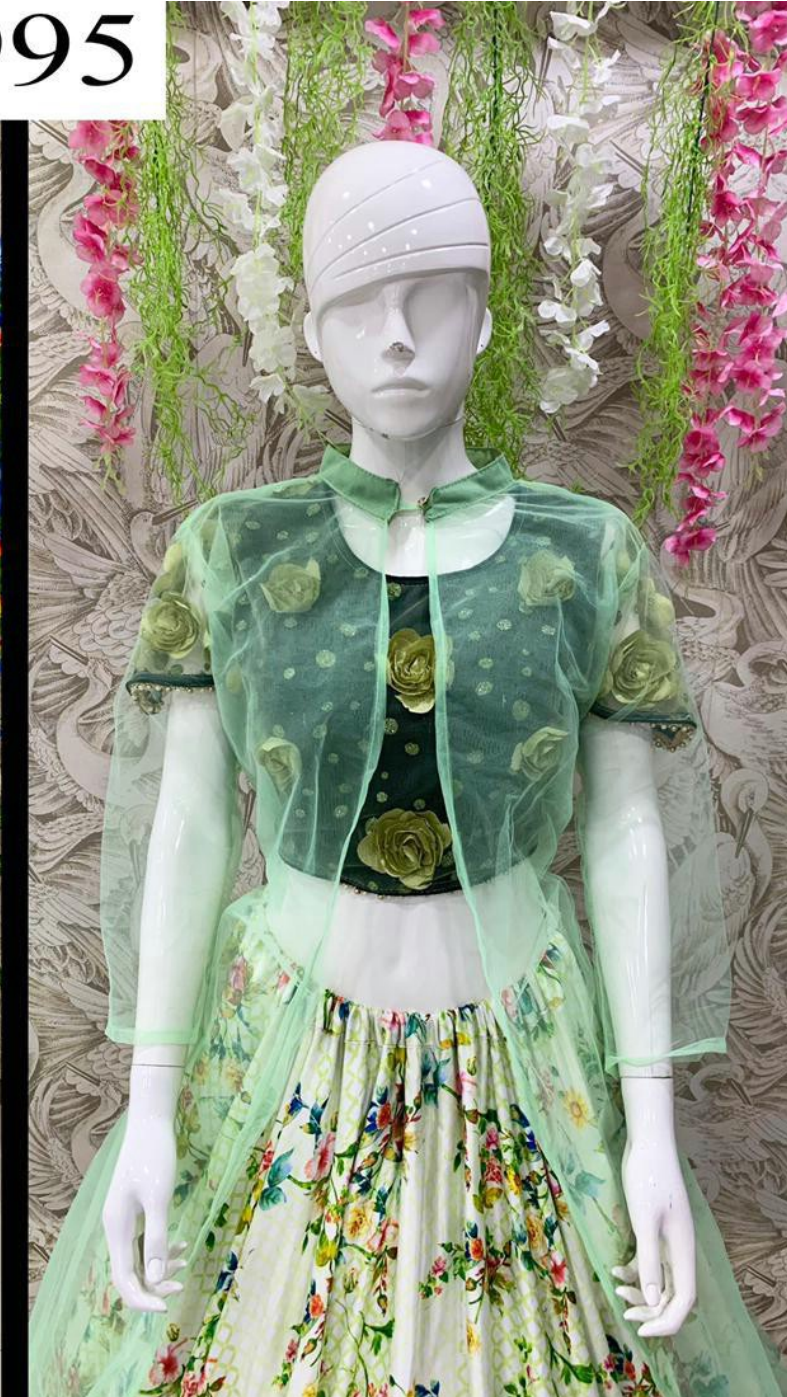

4995

TEXTILE DEAL