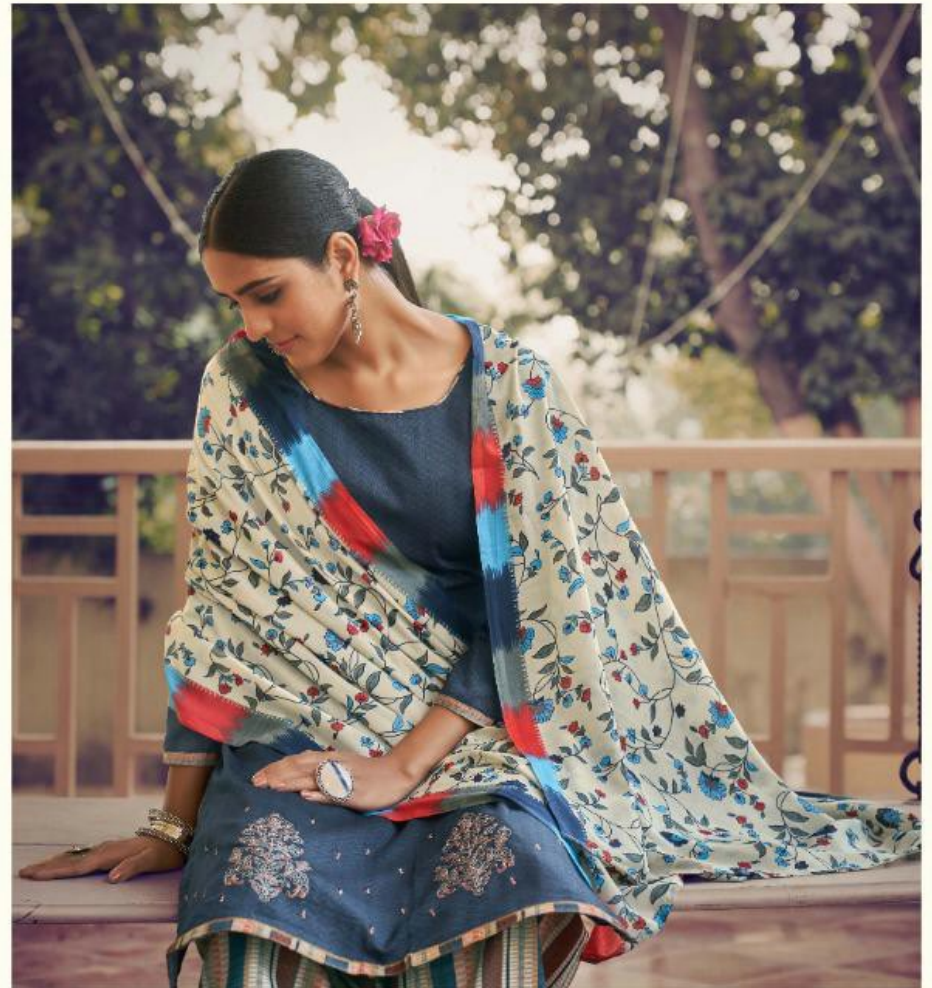

Sargam Prints
Mfg. of Exclusive Dress Materials

Zuri

TEXTILE DEAL

TEXTILE DEAL

201-001

Impact appeal to your street chic style with a montey of patch work and patch work prints in dresses.

TEXTILE DEAL

Impact appeal to your street chic style with a morley of patch work and patch work prints in dresses.