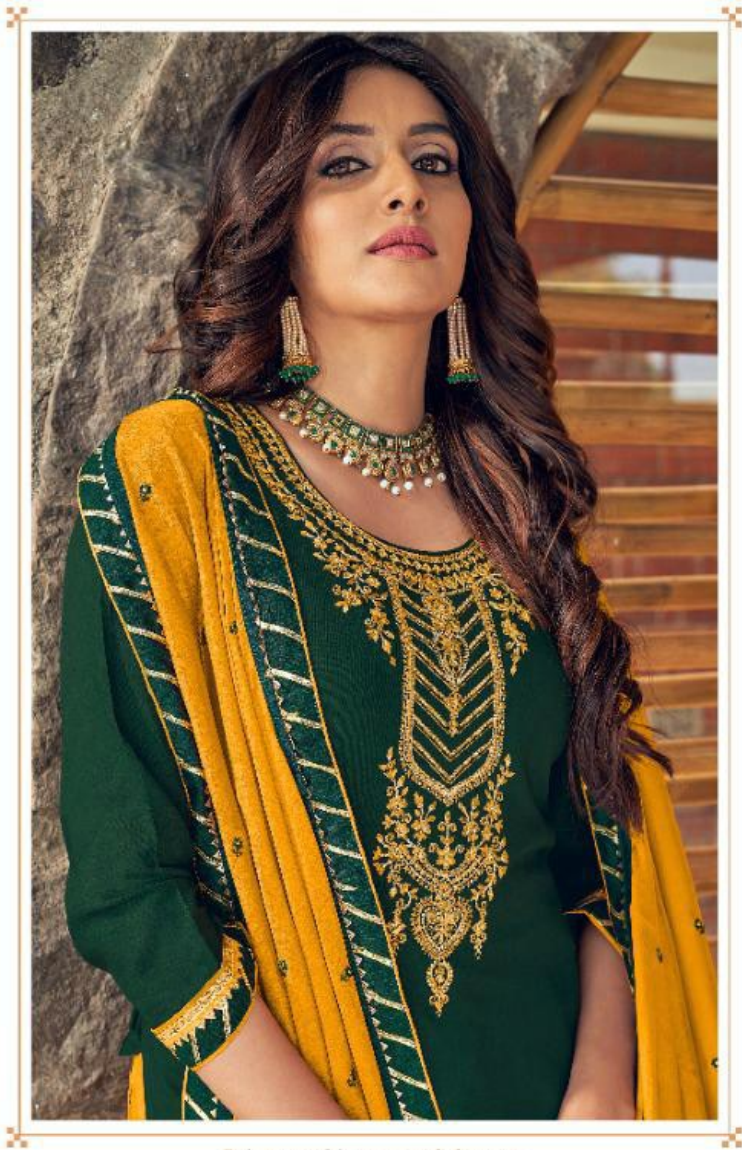

Embrace one of the purest trends this season.

TEXTILE DEAL

◆◆◆
2811