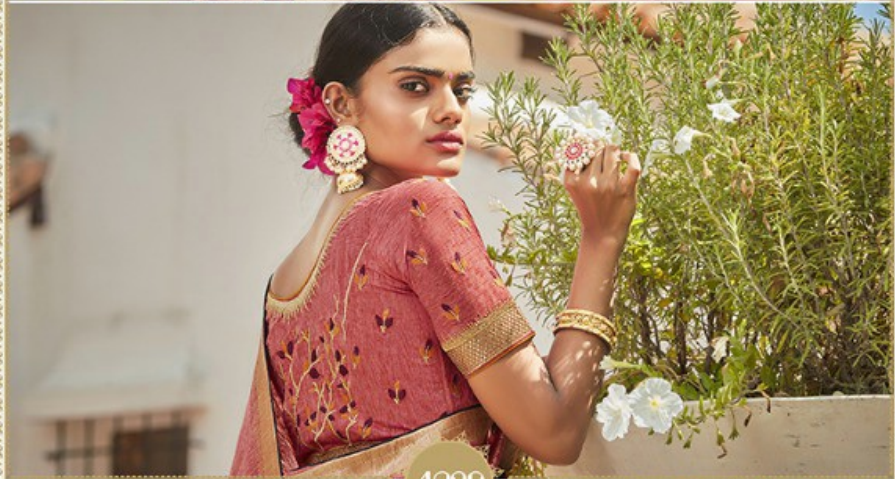

TEXTILE DEAL

4936