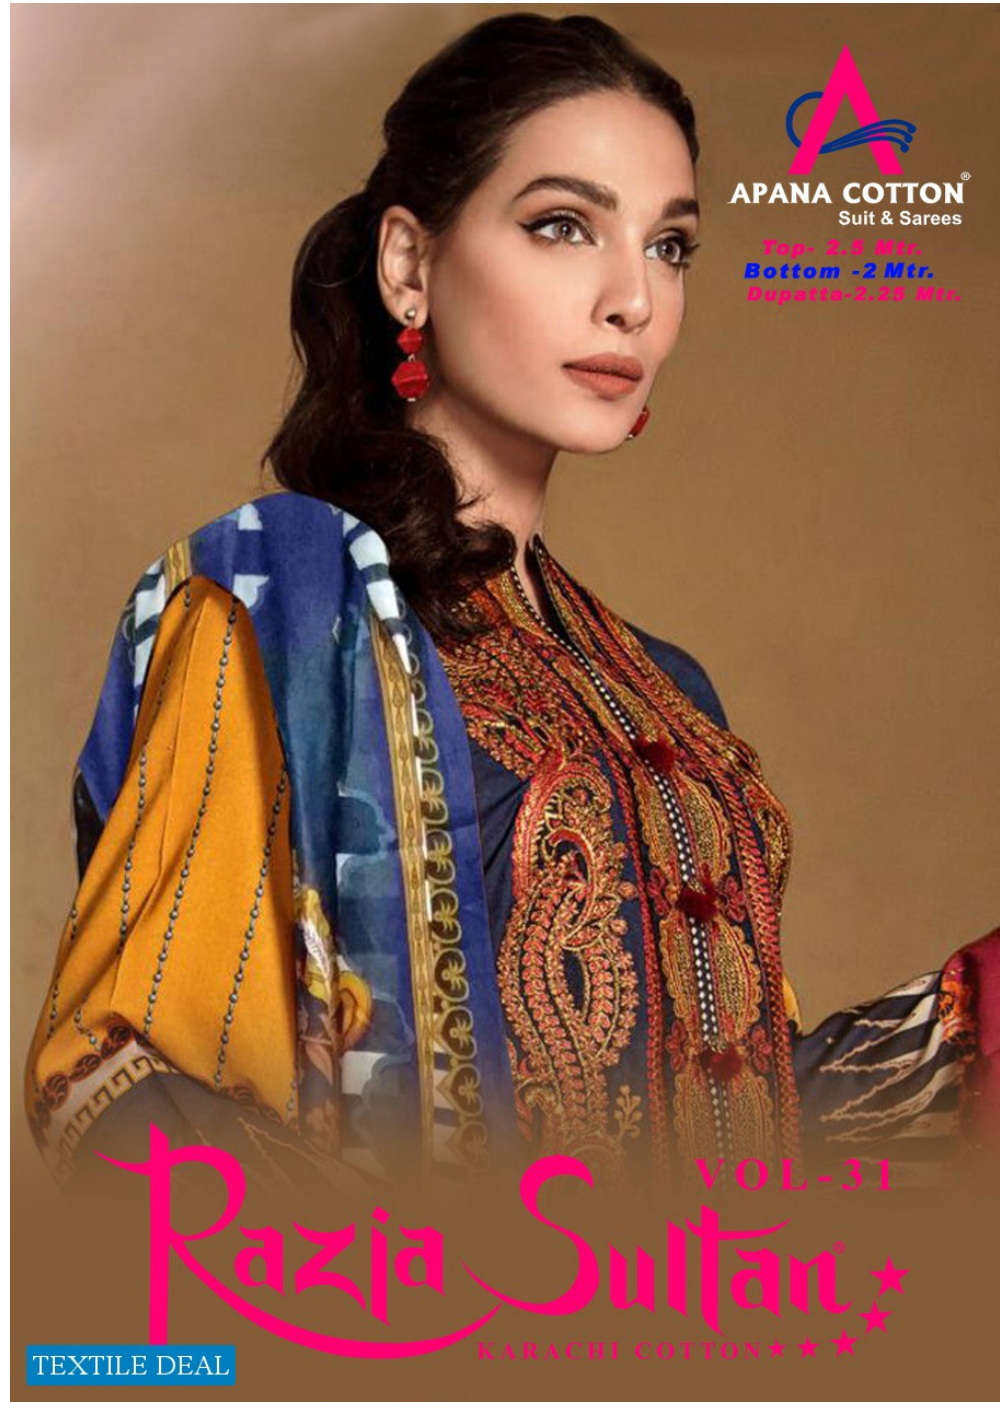

**APANA COTTON**<sup>®</sup>  
Suit & Sarees

Top - 2.5 Mtr.  
Bottom - 2 Mtr.  
Dupatta - 2.25 Mtr.

# Razia Sultan

VOL-31

TEXTILE DEAL

KARACHI COTTON \*\*\*

Top- 2.5 Mtr.  
Bottom -2 Mtr.  
Dupatta-2.25 Mtr.

TEXTILE DEAL

Top- 2.5 Mtr.  
Bottom -2 Mtr.  
Dupatta-2.25 Mtr.

TEXTILE DEAL