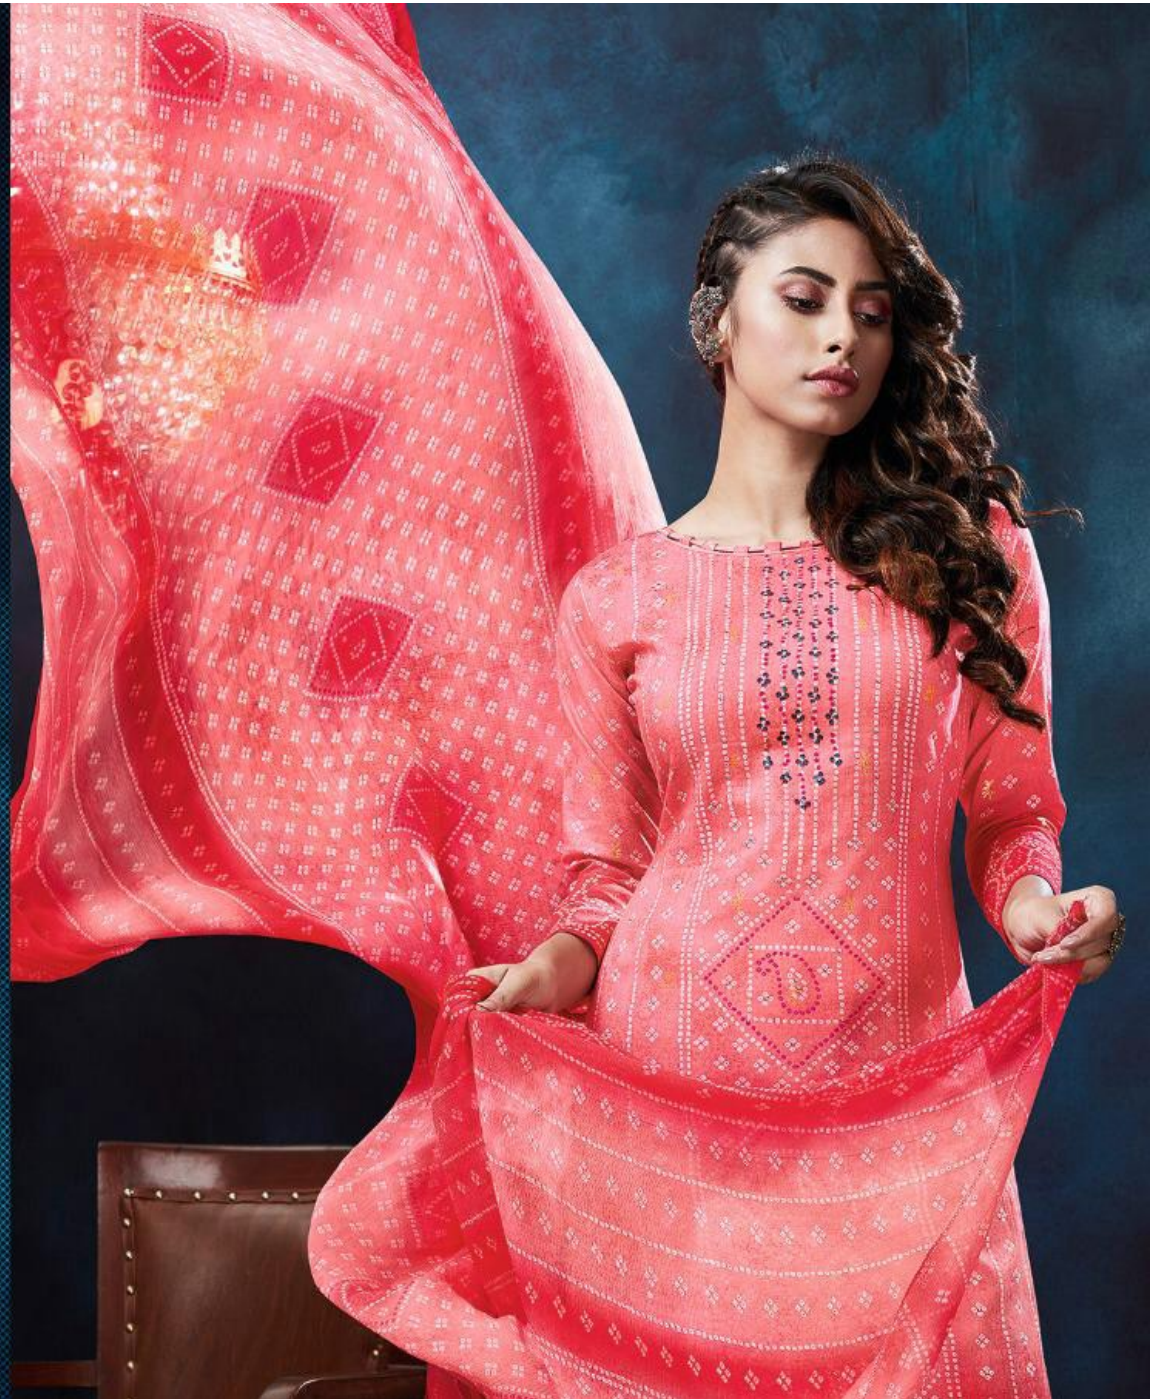

KALAKIRTI

1807

TEXTILE DEAL