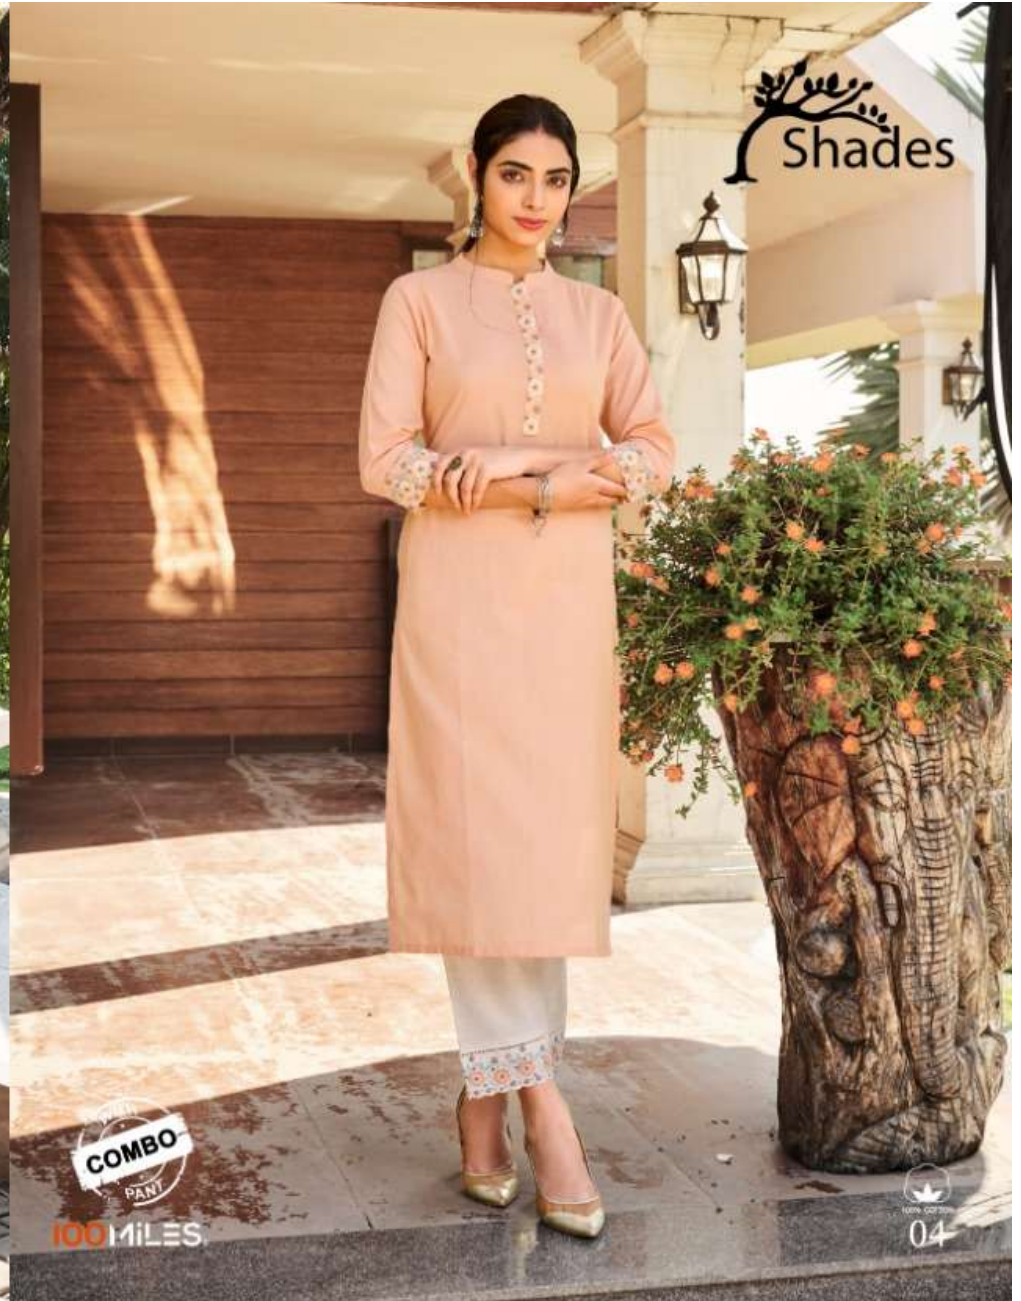

Shades

100% COTTON
05

WITH
COMBO
PANT

100 MILES

01

02

03

WITH
COMBO
PANT