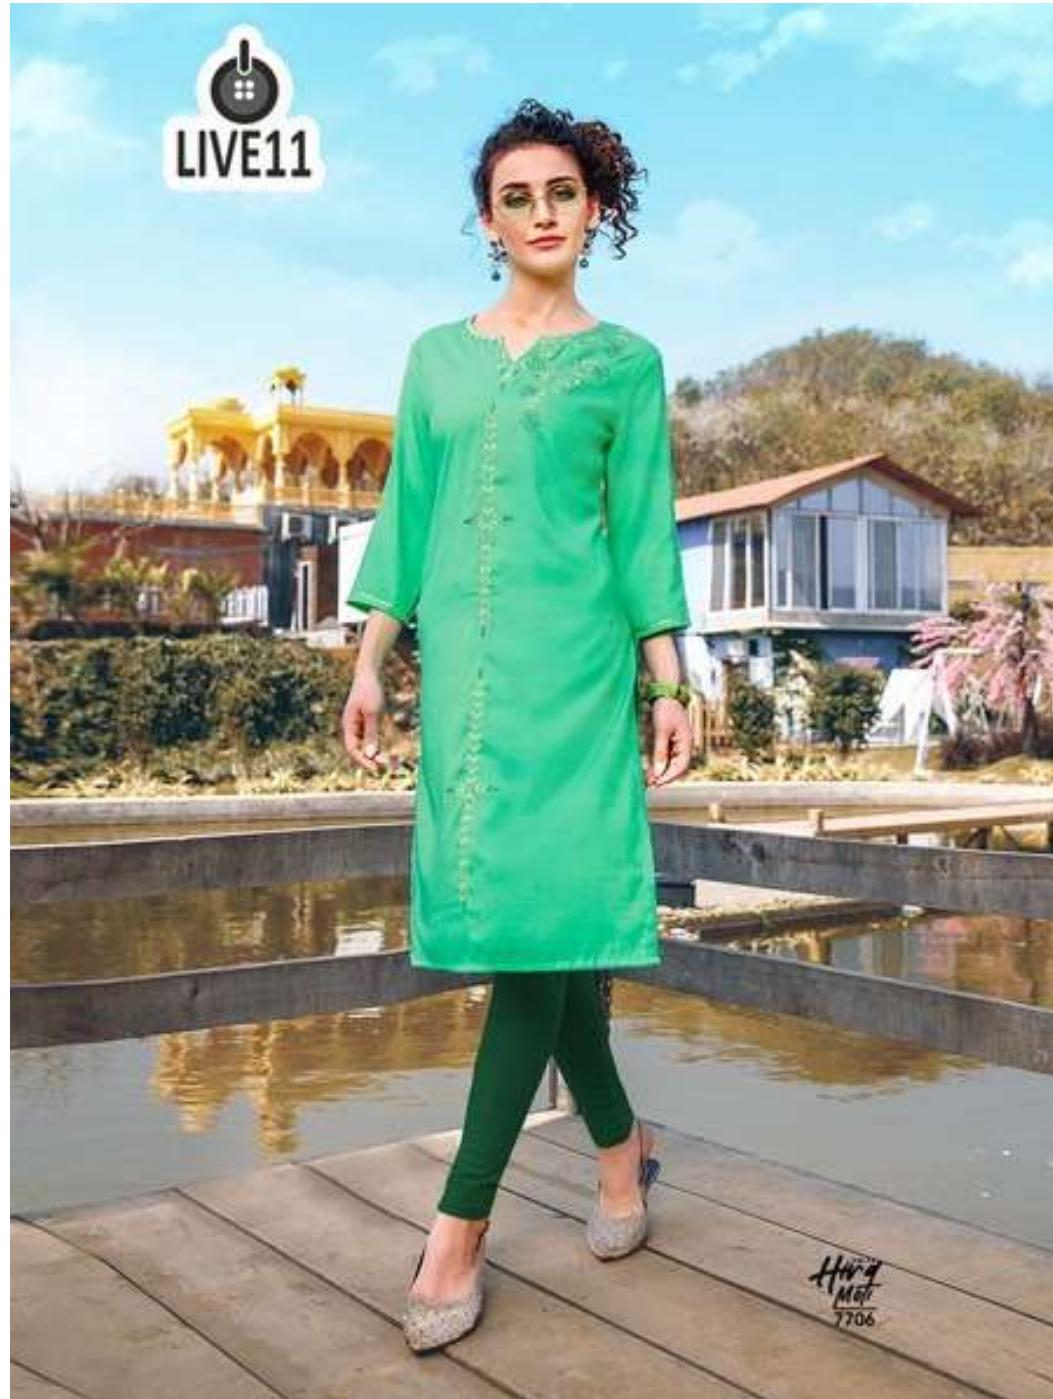

THE
Hard
M&F
7705

LIVE11

Hira Moti

Vol.13

HUGO
BOSS
7706

Hand
Made
7704

LIVE11

Hing
MGF
7707