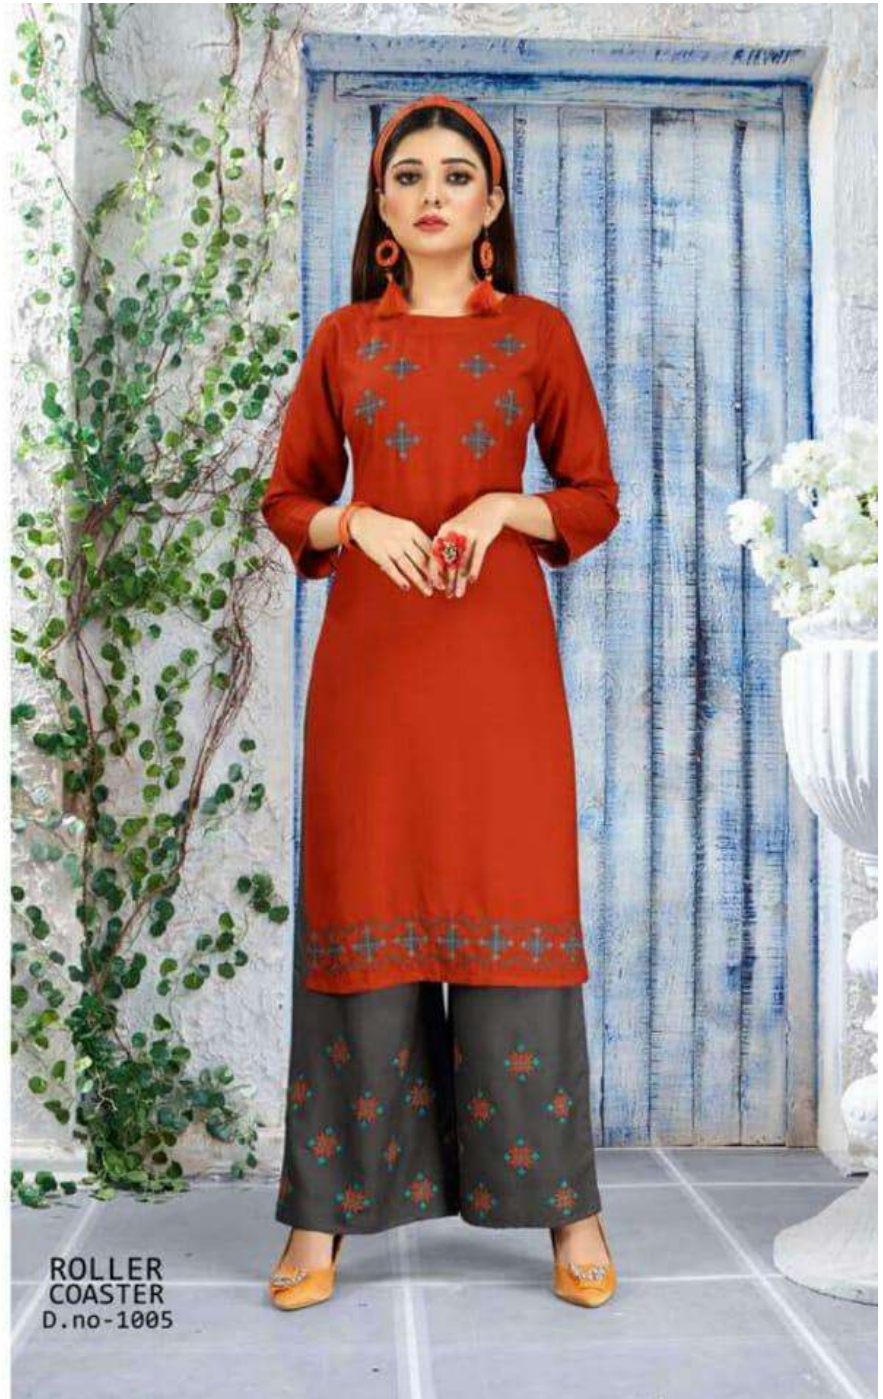

ER  
TER

Stay beautiful

When we do  
the best  
that we can,  
we never  
know what  
miracle is  
wrought in  
our life, or  
in the life  
of another.

ROLLER  
COASTER  
D. no-1003

"In order to be irreplaceable one must always be different."

ROLLER  
COASTER  
D.no-1005

IF A MAN DOES HIS BEST, WHAT ELSE IS THERE?

ROLLER  
COASTER  
D.no-1002

NAME----- ROLLER COASTER  
CLOTH----- HEAVY RAYON PLAIN  
CONCEPT----TOP PLAZZO GANTH WORK  
LENGTH-----40  
SIZES----- M TO XXL