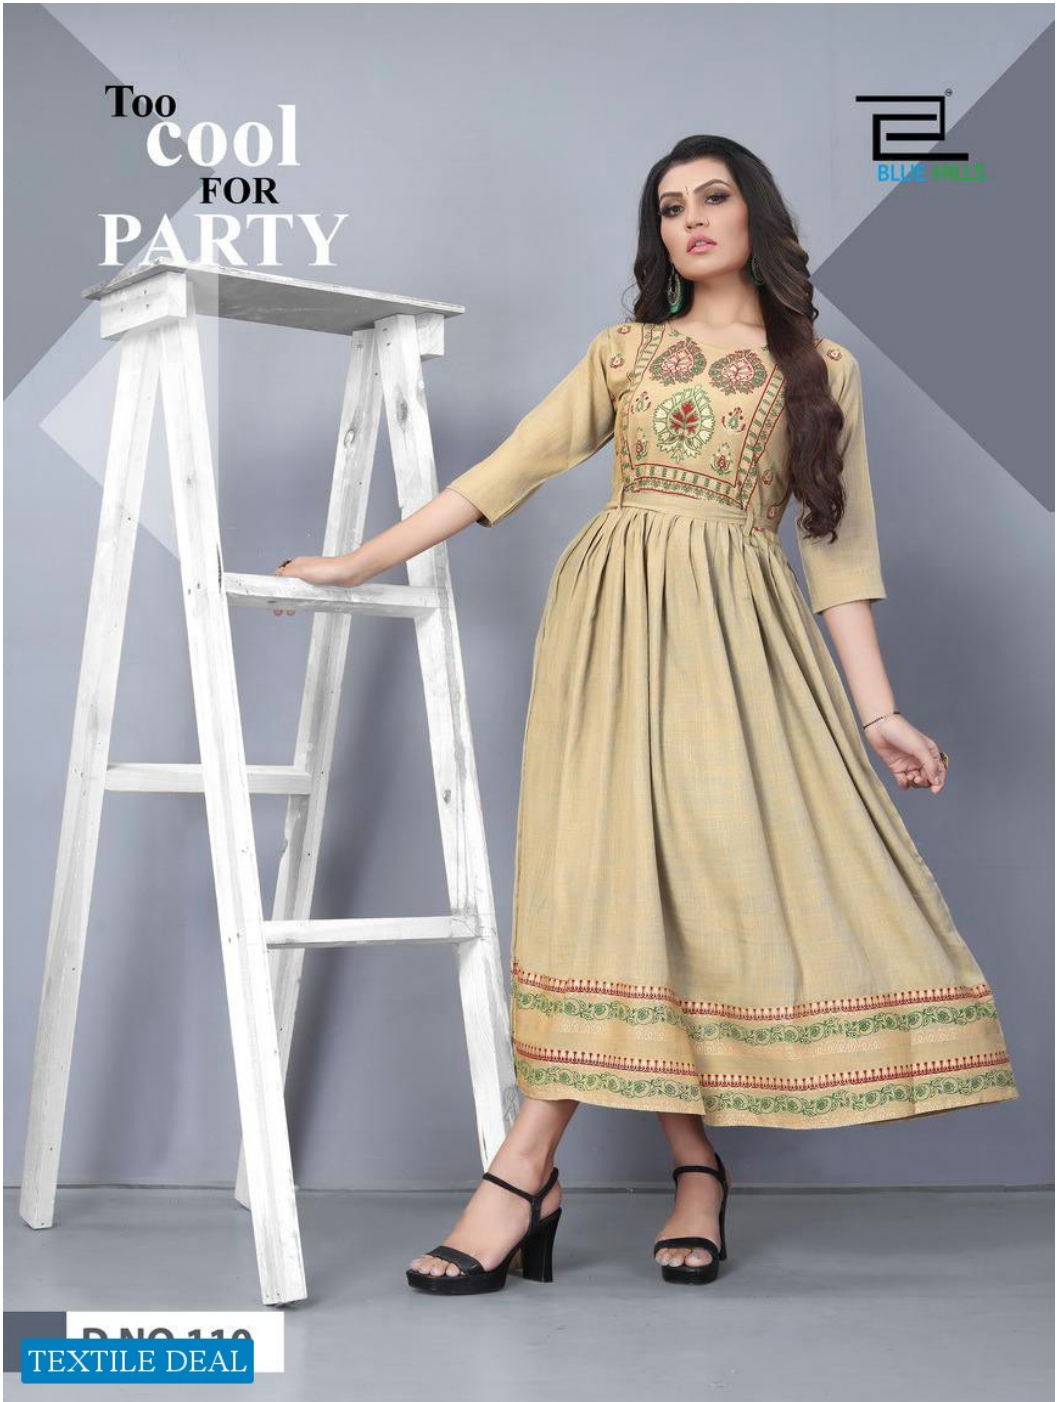

Too
cool
FOR
PARTY

D NO 110
TEXTILE DEAL