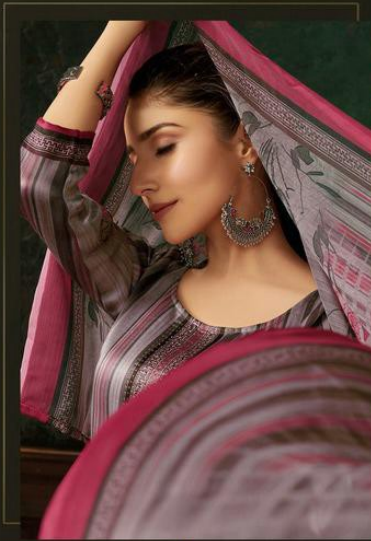

NATURAL MAGIC

1002

TEXTILE DEAL

Kunal®

TEXTILE DEAL

COUTURE CLUB

EMBRACING YOUR TRADITIONAL WEAR WITH A HINT OF CONTEMPORARY
STYLING, LET YOUR PERSONALITY SHINE OUT THE VIBRANCY AND GLOW
WITH THE MOST AMAZING AND PERFECT ETHNIC PRINTS
WITH LOVELY EMBROIDERIES.

1004

TEXTILE DEAL

ROYAL ELEGANCE

EVERY CREATION WAS CLASSIC YET VERSATILE WITH A MODERN TOUCH GIVEN EVEN THE MOST TRADITIONAL GARMENT WHILE RETAINING ITS RICHNESS OF EMBROIDERY, DETAILING & TEXTURES.

1003