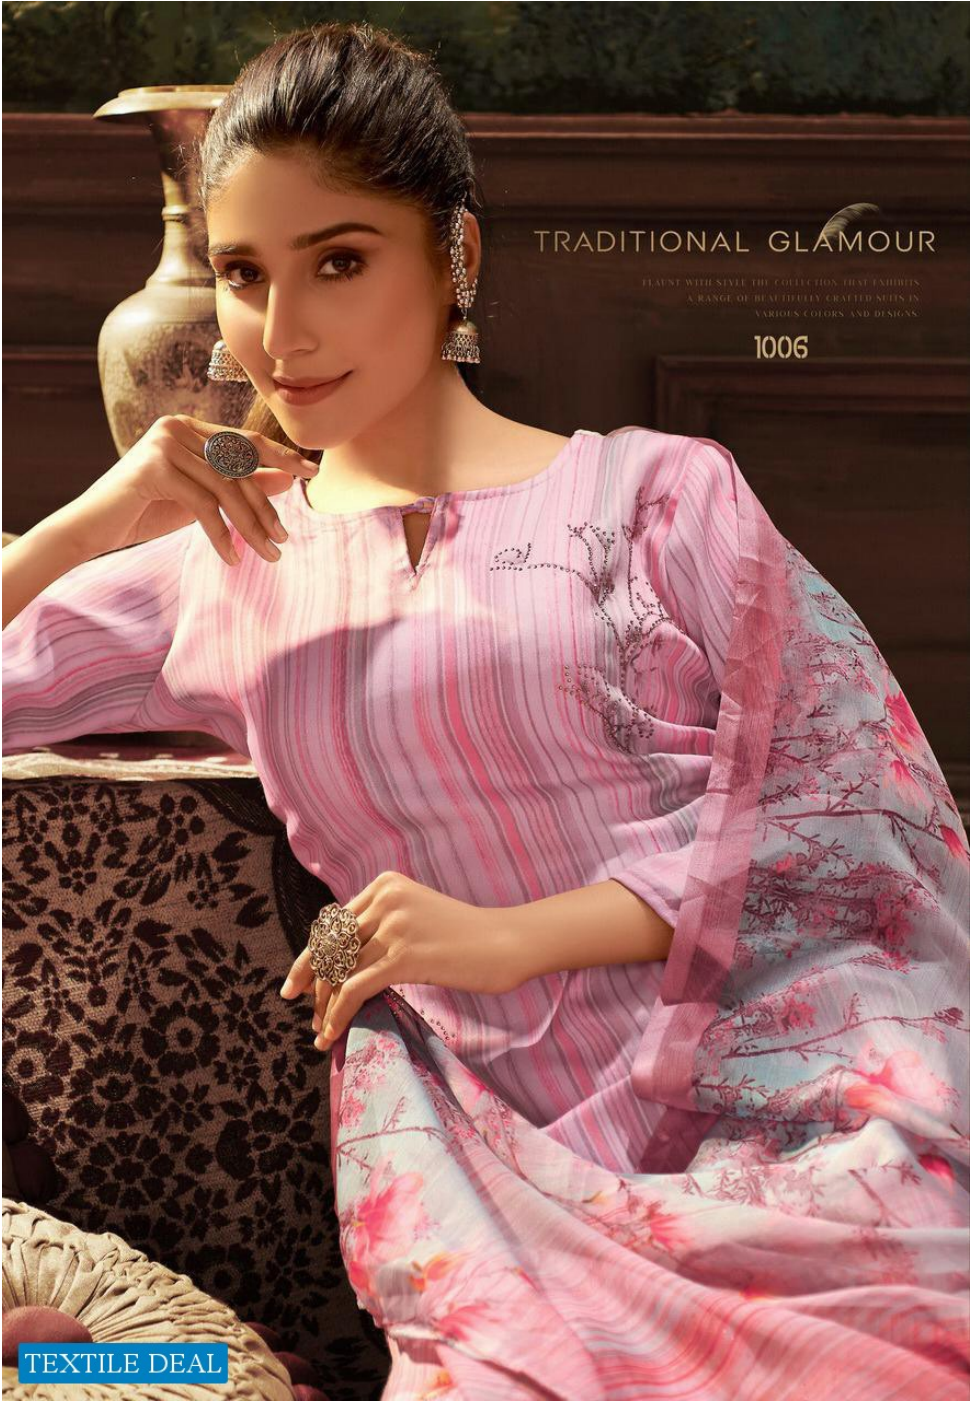

TRADITIONAL GLAMOUR

GLANCE WITH STYLE THE COLLECTION THAT EXHIBITS
A RANGE OF BEAUTIFULLY CRAFTED SUITS IN
VARIOUS COLORS AND DESIGNS

1006

TEXTILE DEAL