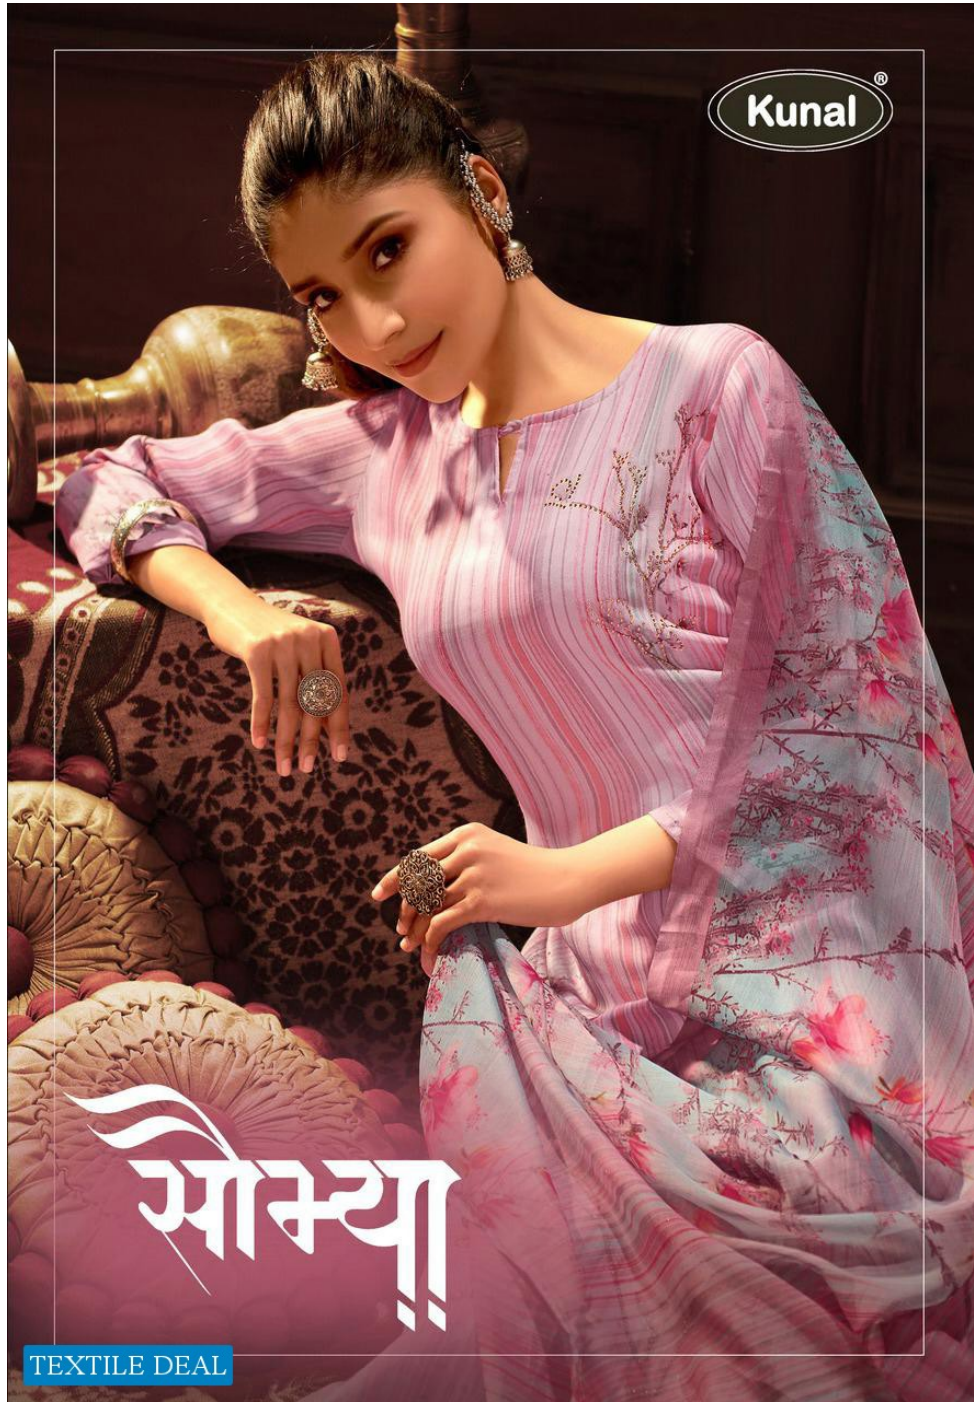

Kunal®

श्रीभ्या

TEXTILE DEAL

Kunal®

ETHNIC WEAR ALWAYS BRINGS OUT THE BEST IN YOU EXHIBITING THE SUBTLEST BEAUTY AND POISED GRACE THE RANGE IS DESIGNED WITH GREAT REFERENCE AND CRAFTED BY THE LATEST DESIGNERS AND STYLISTS.