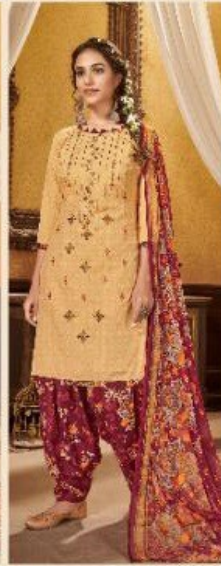

 ROLI MOLI®

AUTUMNAL ELEGANCE

The combination of green colors and delicate floral patterns

CODE-1008

TEXTILE DEAL

CODE-1001

CODE-1002

CODE-1003