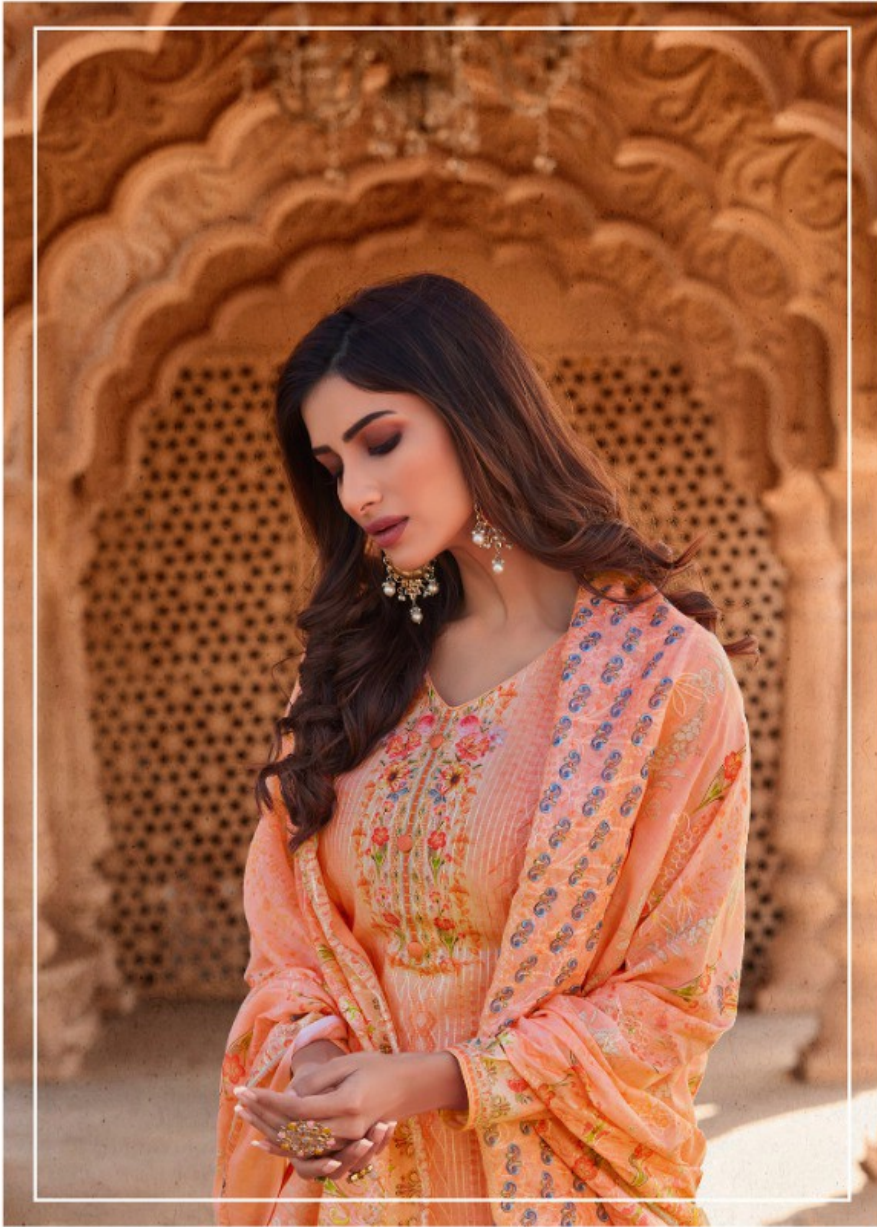

TIMELESS TRENDS

Shree Shalika
FASHION
House of Designer Creations

2603

TEXTILE DEAL

ORARY DESIGN FOR THE FASHION CONSCIOUS WOMAN WHILE
PRESERVING THE ART AND CULTURE OF INDIA.