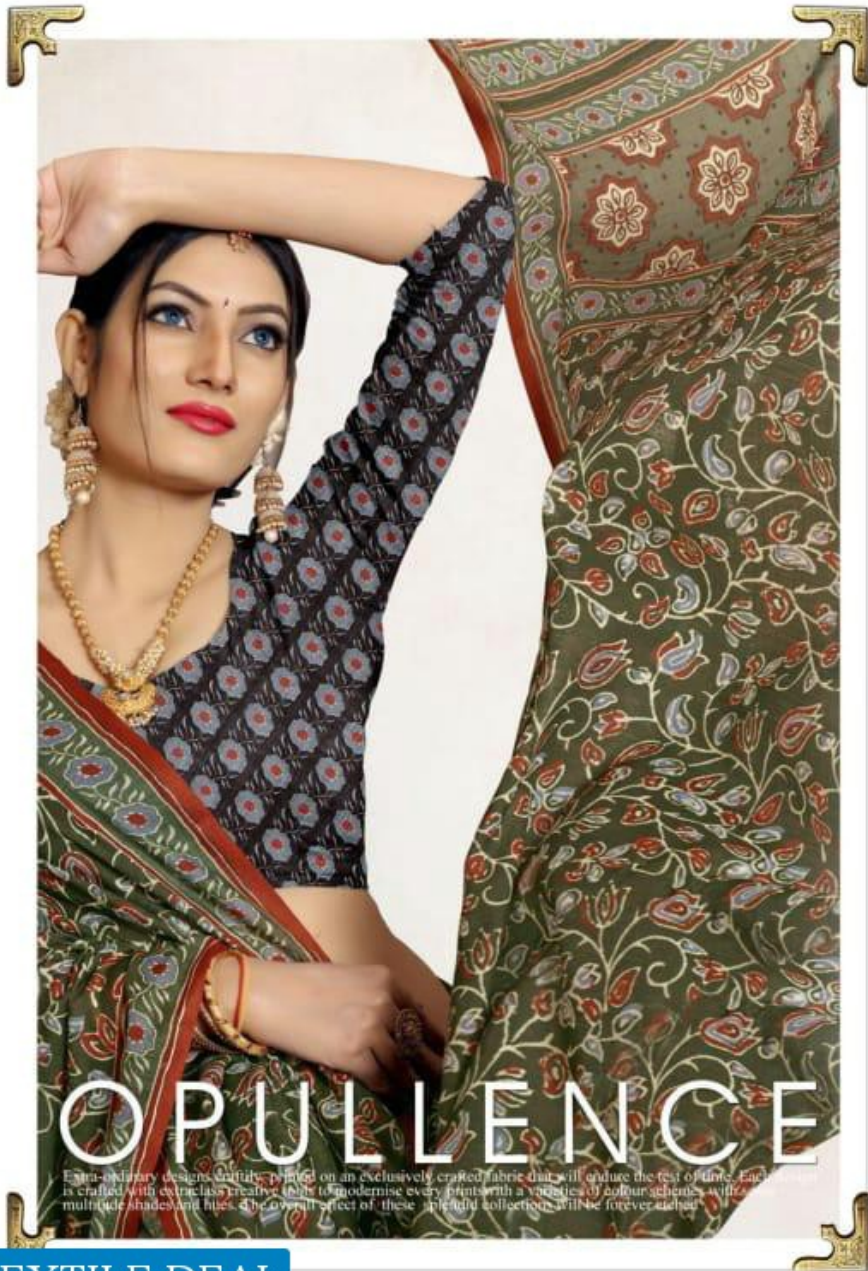

OPULLENCE

TEXTILE DEAL

OPULLENCE

Extra-ordinary designs craftily printed on an exclusively crafted fabric that will endure the test of time. Each design is crafted with extraclass creative touch to modernise every print with a varieties of colour schemes with multitude shades and hues. The overall effect of these splendid collections will be forever etched

Vaishali®

20006