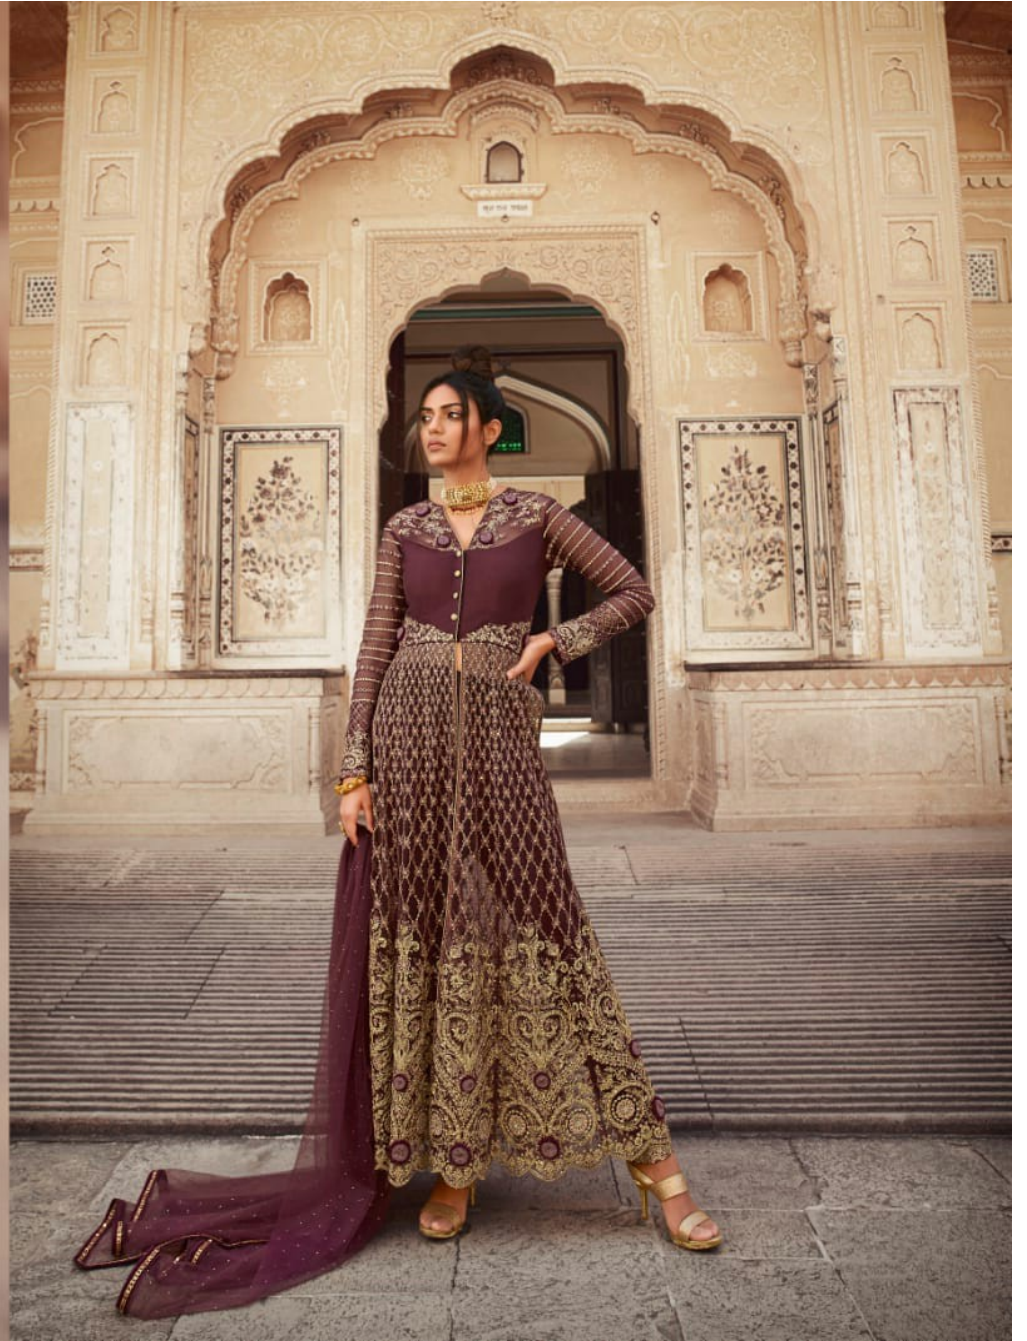

Sampann ^{OX}

5602

TEXTILE DEAL