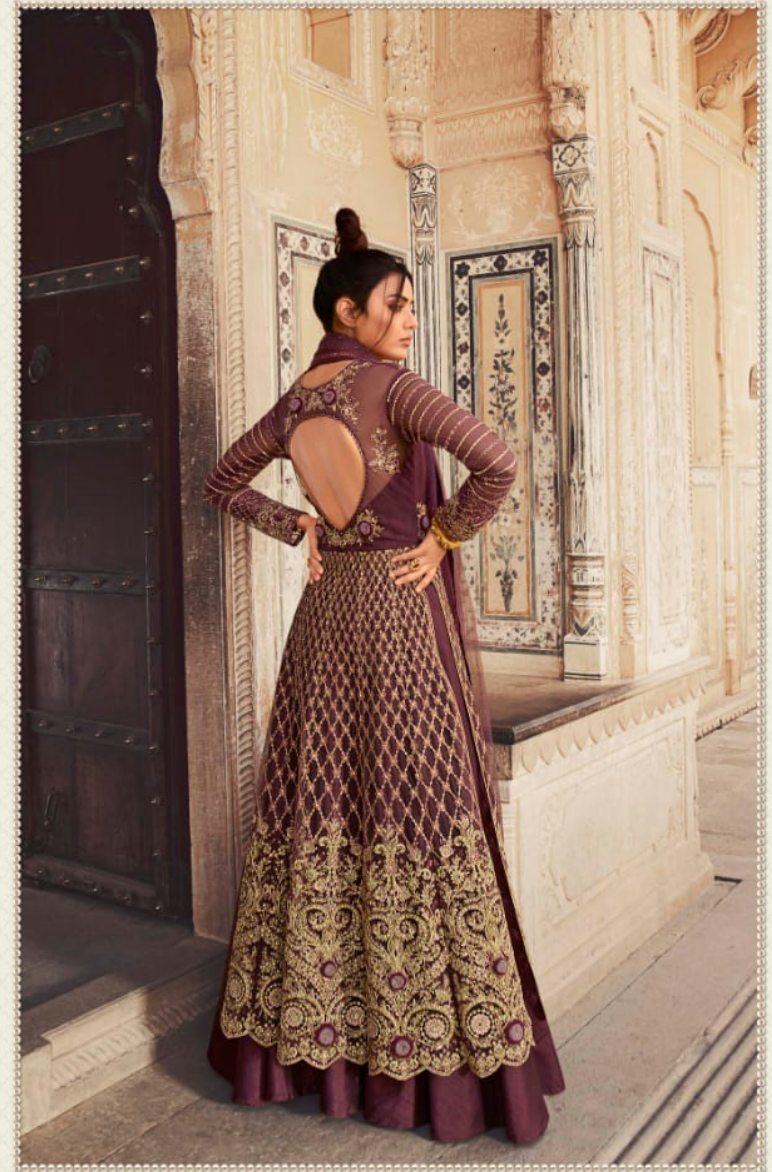

ROYAL ROMANCE

5602