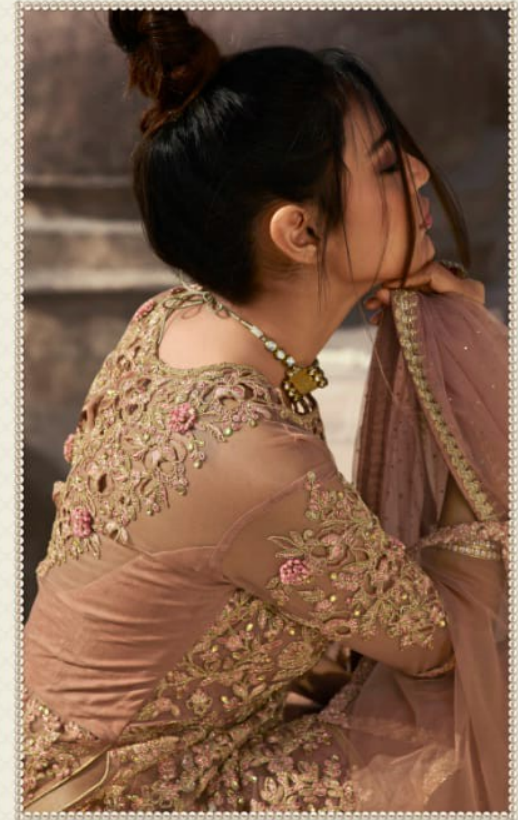

# SAGA

EARTHY HUES FOR THE NATURAL YOU

Sampann 

VOL - 06

Sampann<sup>nx</sup>

TEXTILE DEAL

◈ BESPOKE LUXURY ◈  
A BESPOKE COLLECTION OF LUXURIOUS COUTURE ARTIST'S VOICE

◈ 5601 ◈