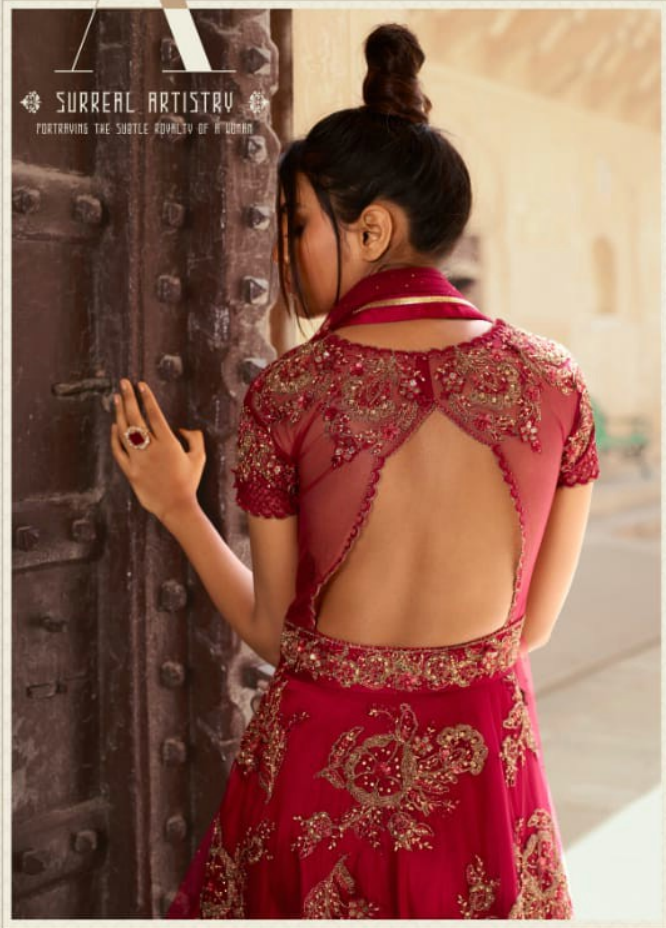

Sampann 5606

TEXTILE DEAL