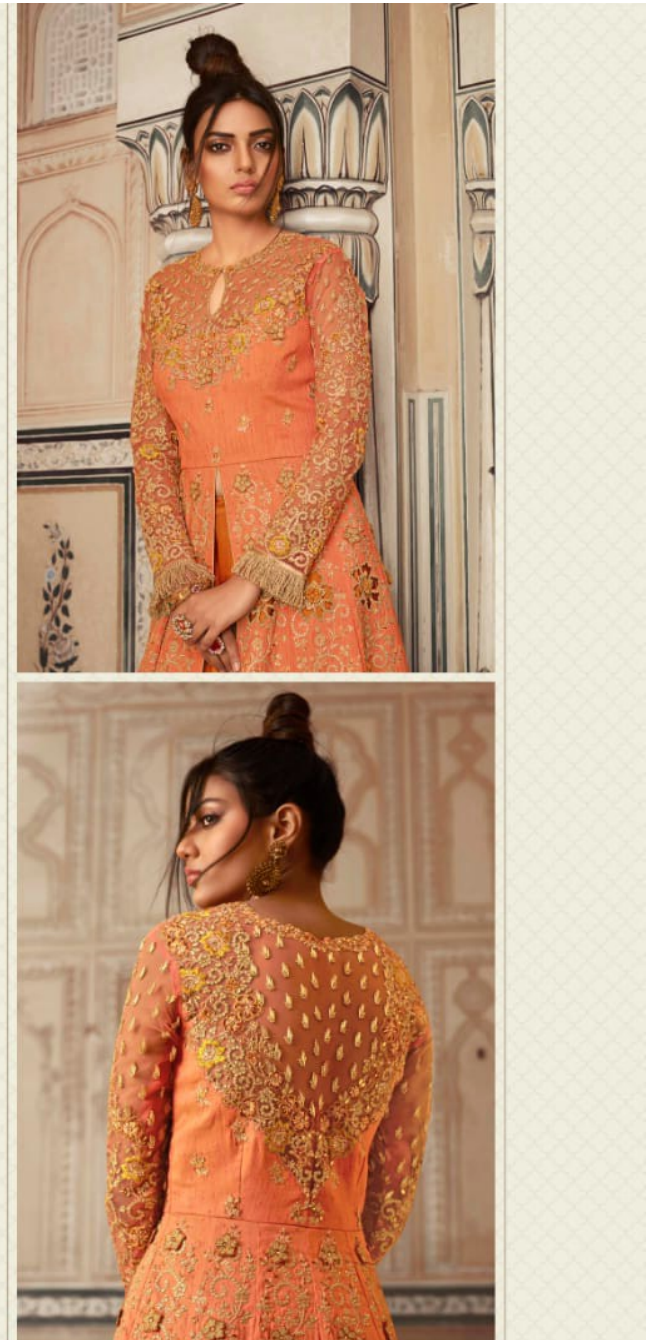

TEXTILE DEAL

Sampann ^{TM}

E

ETHEREAL COUTURE
STEP INTO YOUR DREAM WEDDING WITH ETHEREAL COUTURE

5604