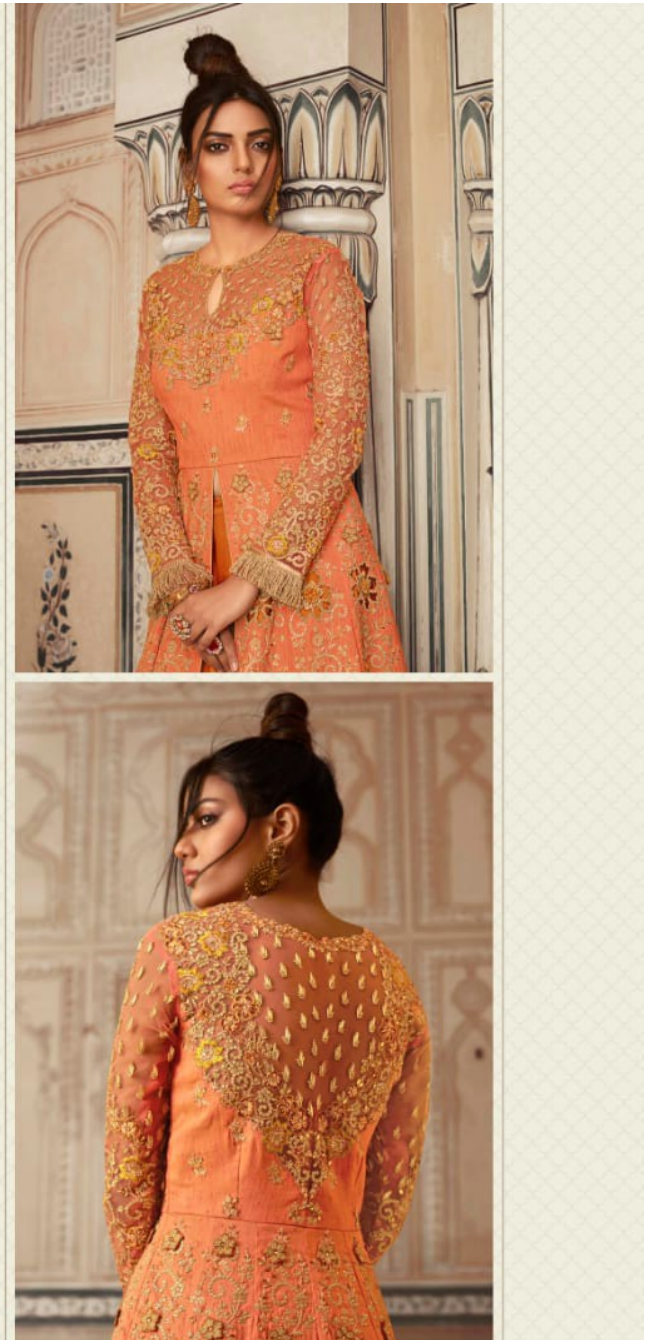

TEXTILE DEAL

Sampann ^{TM}

E

ETHEREAL COUTURE
STEP INTO YOUR DREAM WEDDING WITH ETHEREAL COUTURE

5604