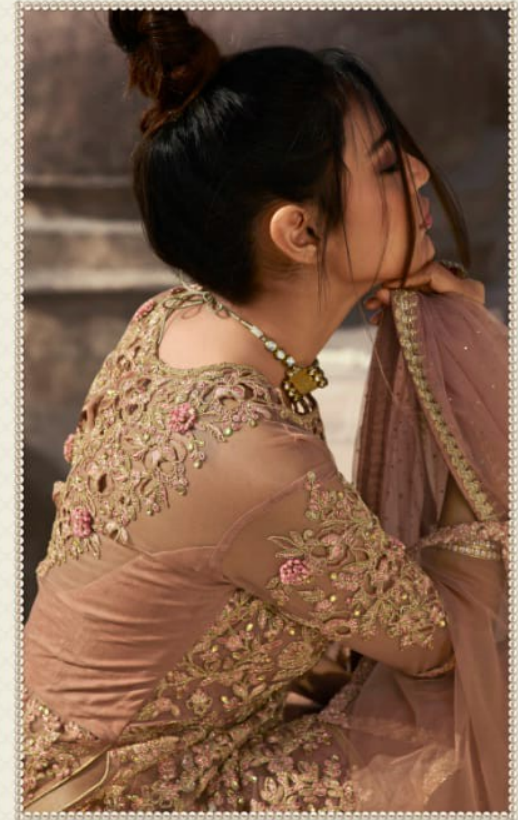

SAGA

EARTHY HUES FOR THE NATURAL YOU

Sampann 

VOL - 06

Sampann^{nx}

TEXTILE DEAL

◊ BESPOKE LUXURY ◊
A BESPOKE COLLECTION OF LUXURIOUS COUTURE ARTIST'S VOICE

◊ 5601 ◊