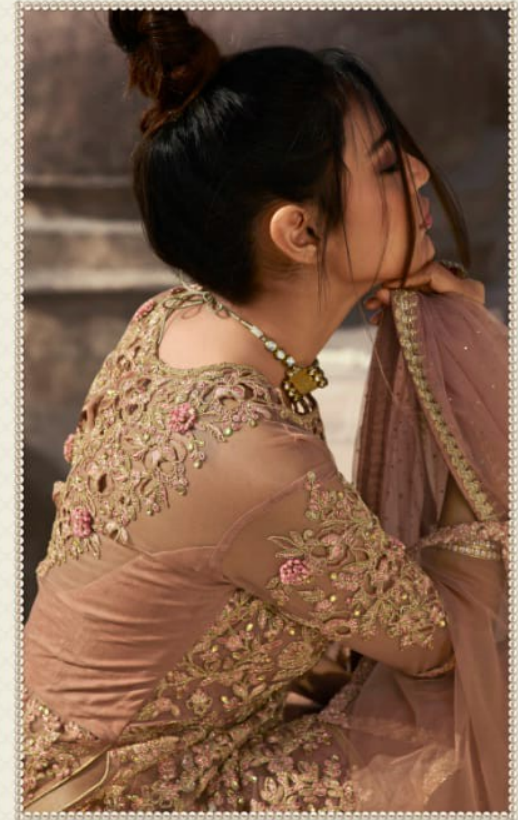

# SAGA

EARTHY HUES FOR THE NATURAL YOU

Sampann 

VOL - 06

Sampann<sup>nx</sup>

TEXTILE DEAL

◊ BESPOKE LUXURY ◊  
A BESPOKE COLLECTION OF LUXURIOUS COUTURE ARTIST'S VOICE

◊ 5601 ◊