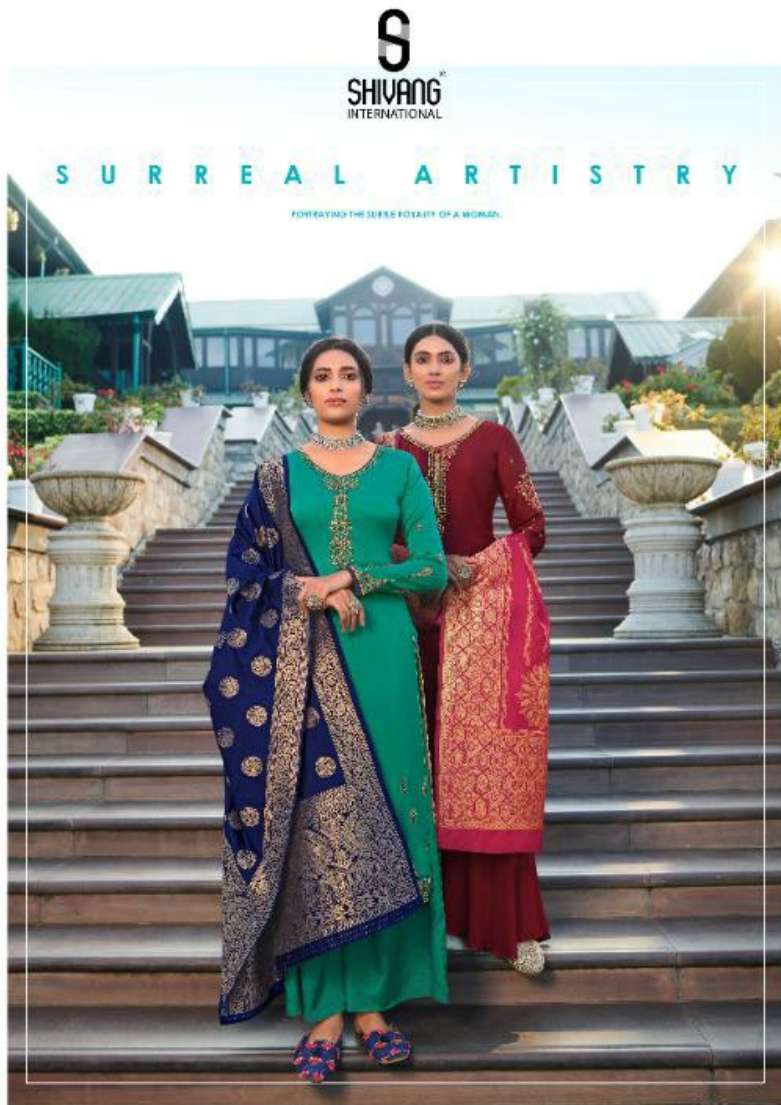

S

SHIVANG<sup>®</sup>  
INTERNATIONAL

Banarasi-6

S  
SHIVANG  
INTERNATIONAL

TEXTILE DEAL

W O V E N

W O N D E R

A COLLECTION OF INVULNERABLE FIBRE AND LOVELY DESIGN.

R O Y A L

S  
SHIVANG  
INTERNATIONAL

R O M A N C E  
TEXTILE DEAL

dno.10005

TEXTILE DEAL

S  
SHIVANG  
INTERNATIONAL

B L I S S  
A BESSIE BALANCE OF  
INDIAN & CONTEMPORARY AESTHETICS  
dno.10003

d.no.10001

→ B L I S S

TEXTILE DEAL

S  
SHIVANG  
INTERNATIONAL  
d.no.10003.

BESPOKE  
*cl.no.10001*

TEXTILE DEAL

S  
SHIVANG  
INTERNATIONAL

TEXTILE DEAL

TEXTILE DEAL