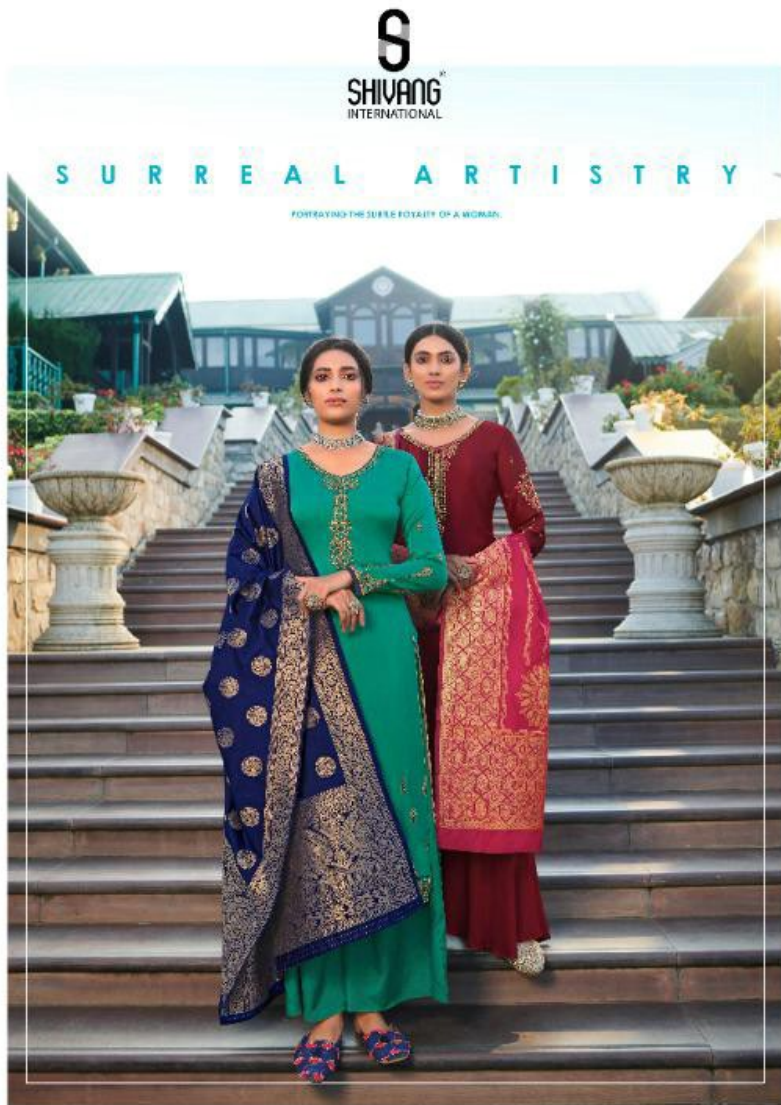

TEXTILE DEAL