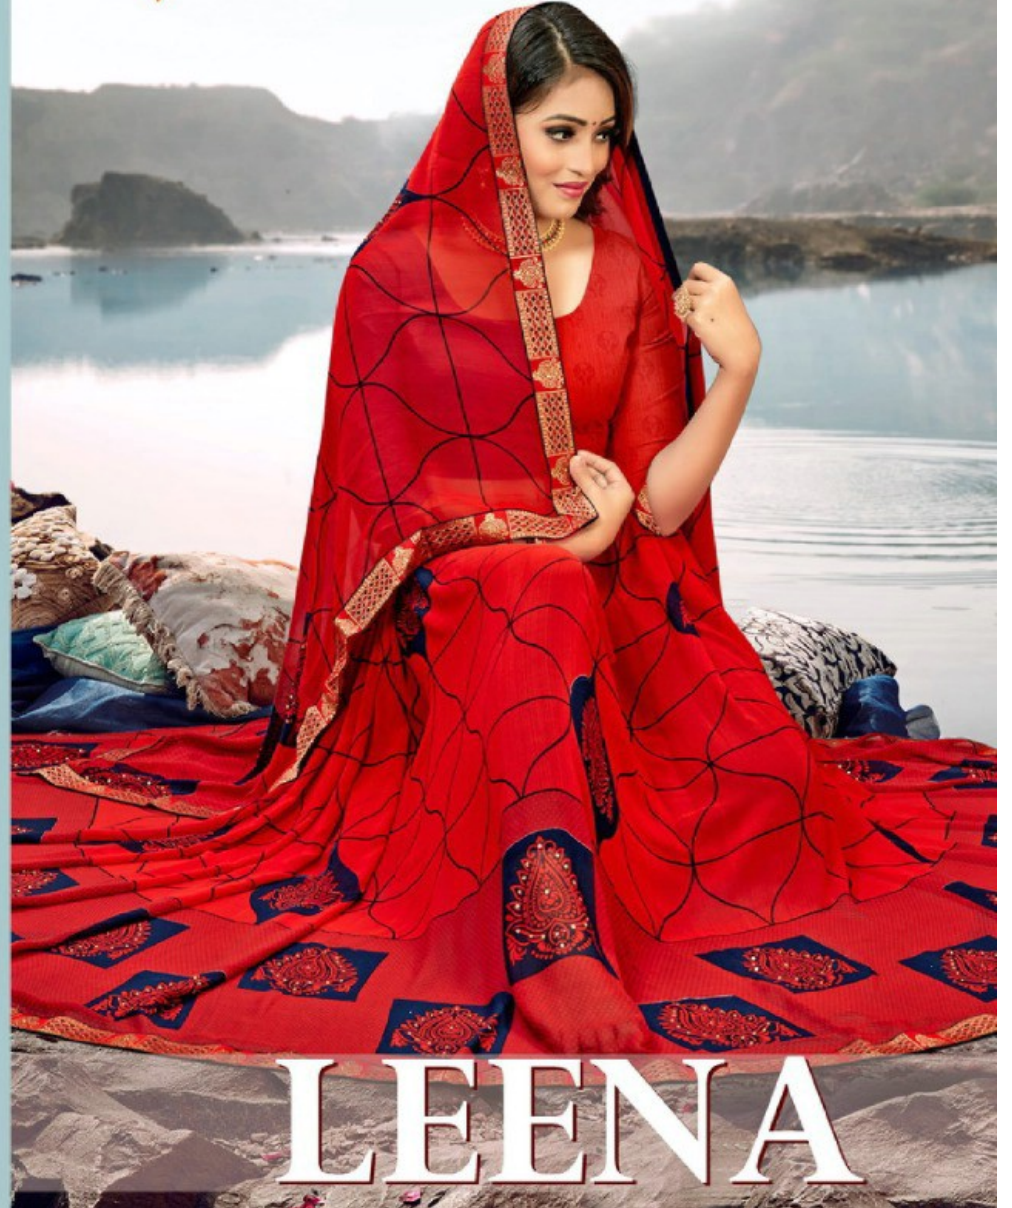

SITKA®

LEENA

SITKA®

TEXTILE DEAL

Koodal® GROUP