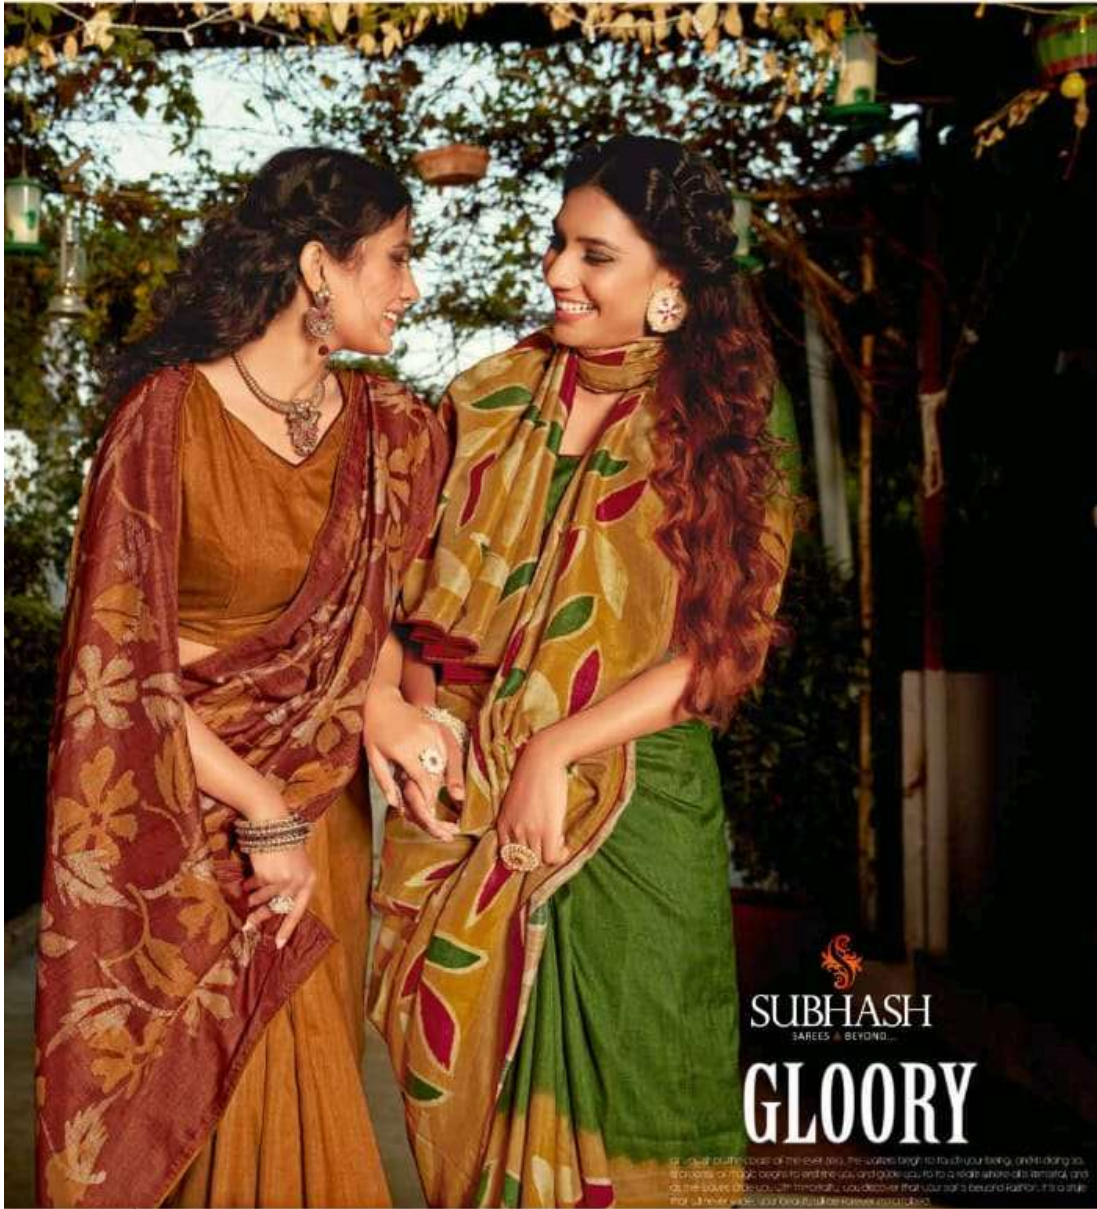

SUBHASH
SAREES & BEYOND...
GLOORY