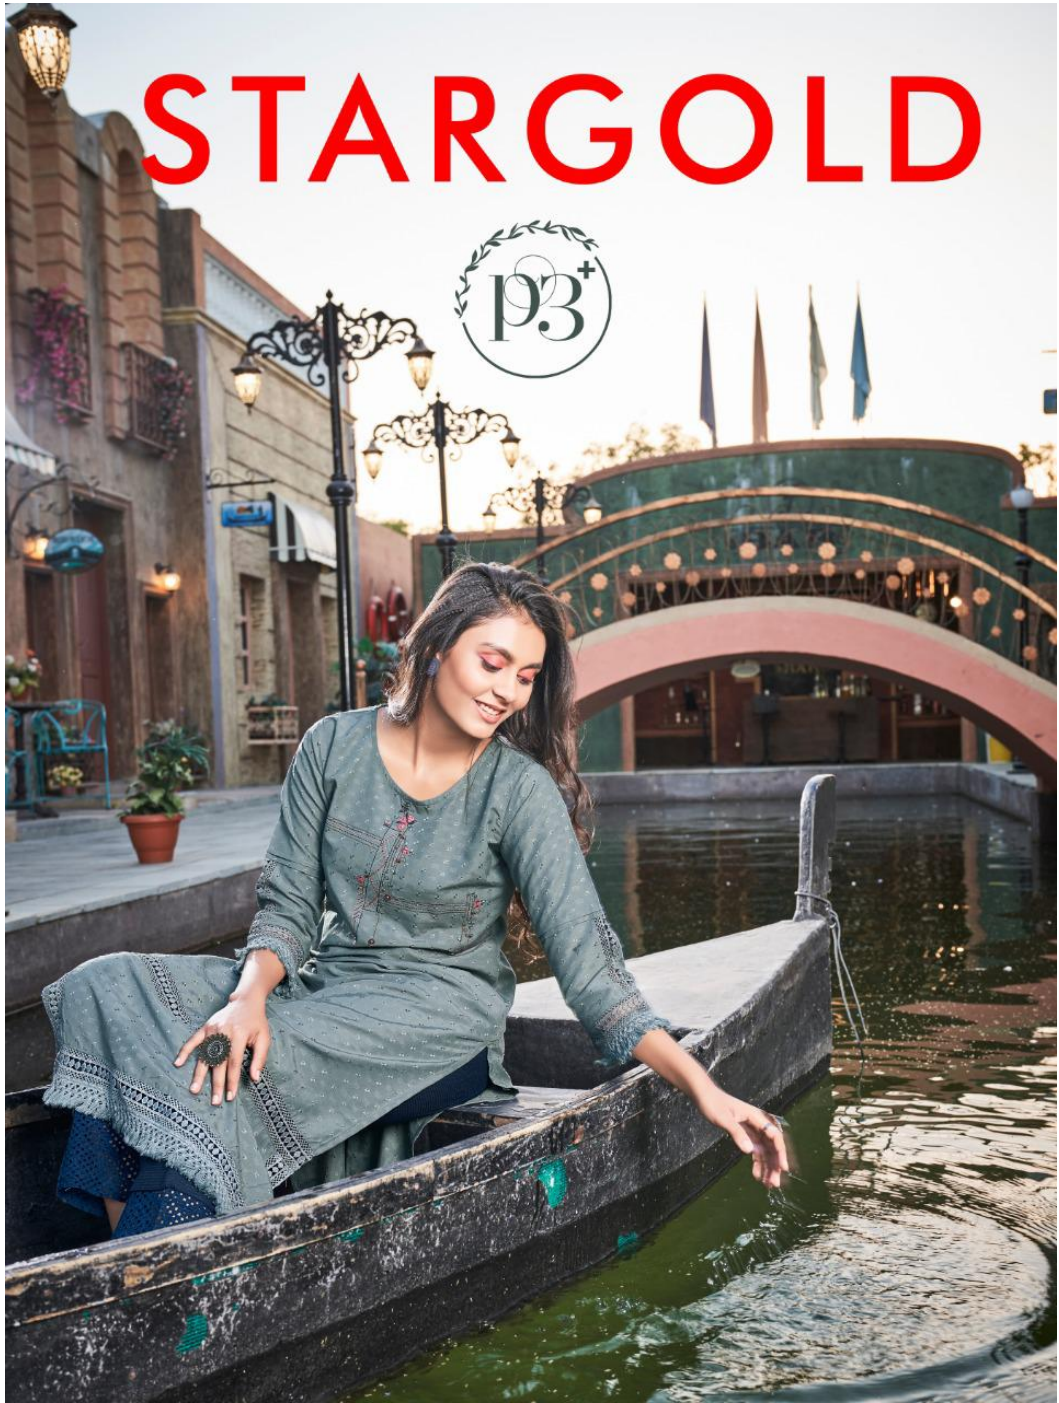

# STARGOLD

1006

STARGOLD

1003

STARGOLD

1001

STARGOLD

1004

STARGOLD

ALLURING

ALLURING COLOUR PALETTE,  
DETAILING AND SOOTHING FEEL-  
ALL TOGETHER CREATES PICTURE  
PERFECT ATTIRE FOR YOU!

1005

STARGOLD

EMBRACE

1002

1001