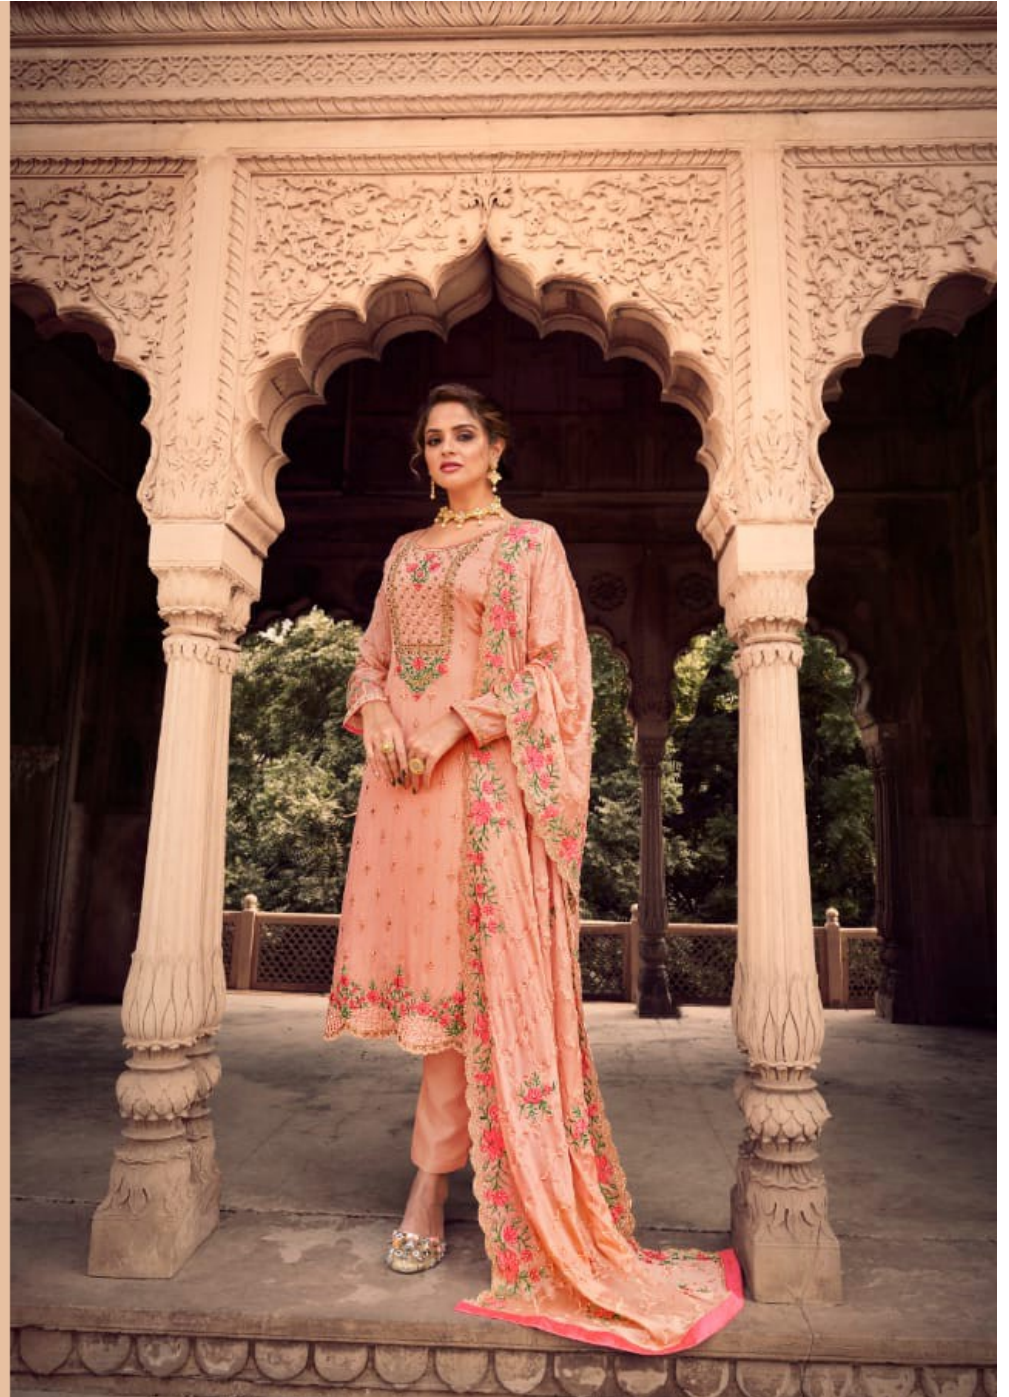

AMYRA
Designer

*Millennial gaze
Elegant suit sets with utmost comfort and style.*

120

TEXTILE DEAL