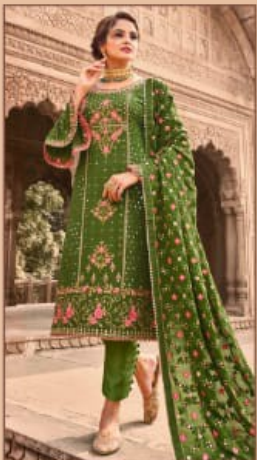

॥ आईना ॥

Vol-04

117

118

119

120

121

TEXTILE DEAL

AMYRA
Designer