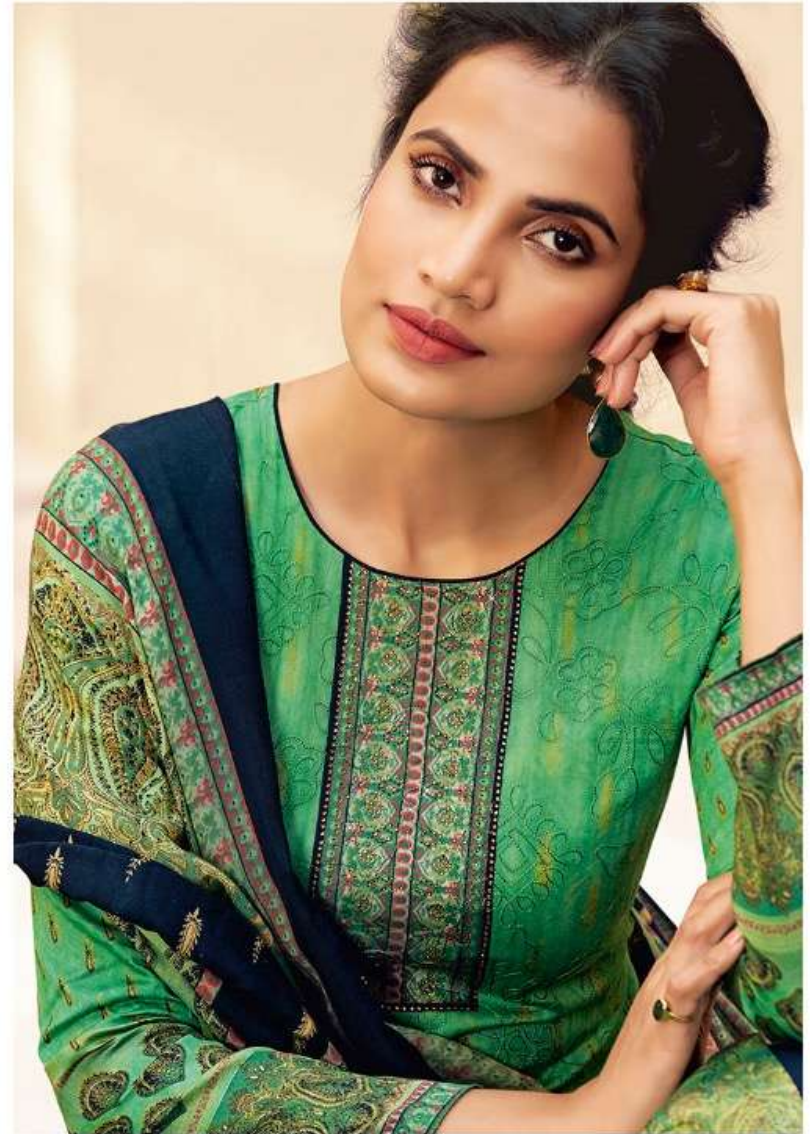

Suryajyoti®