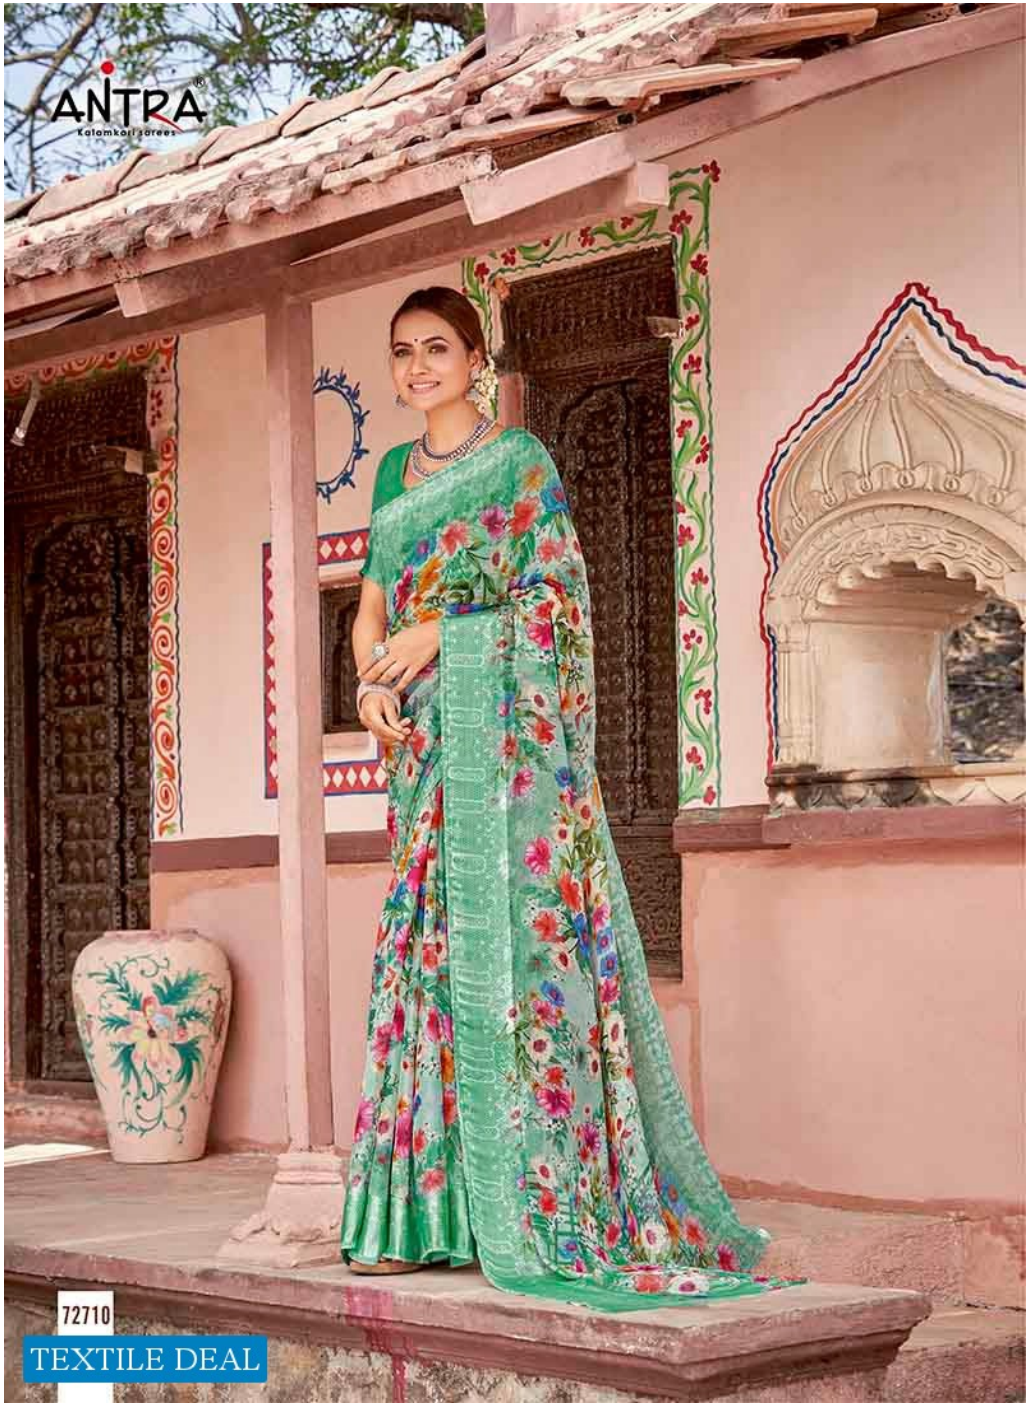

ANTRA
Kalamkari sarees

72710

TEXTILE DEAL