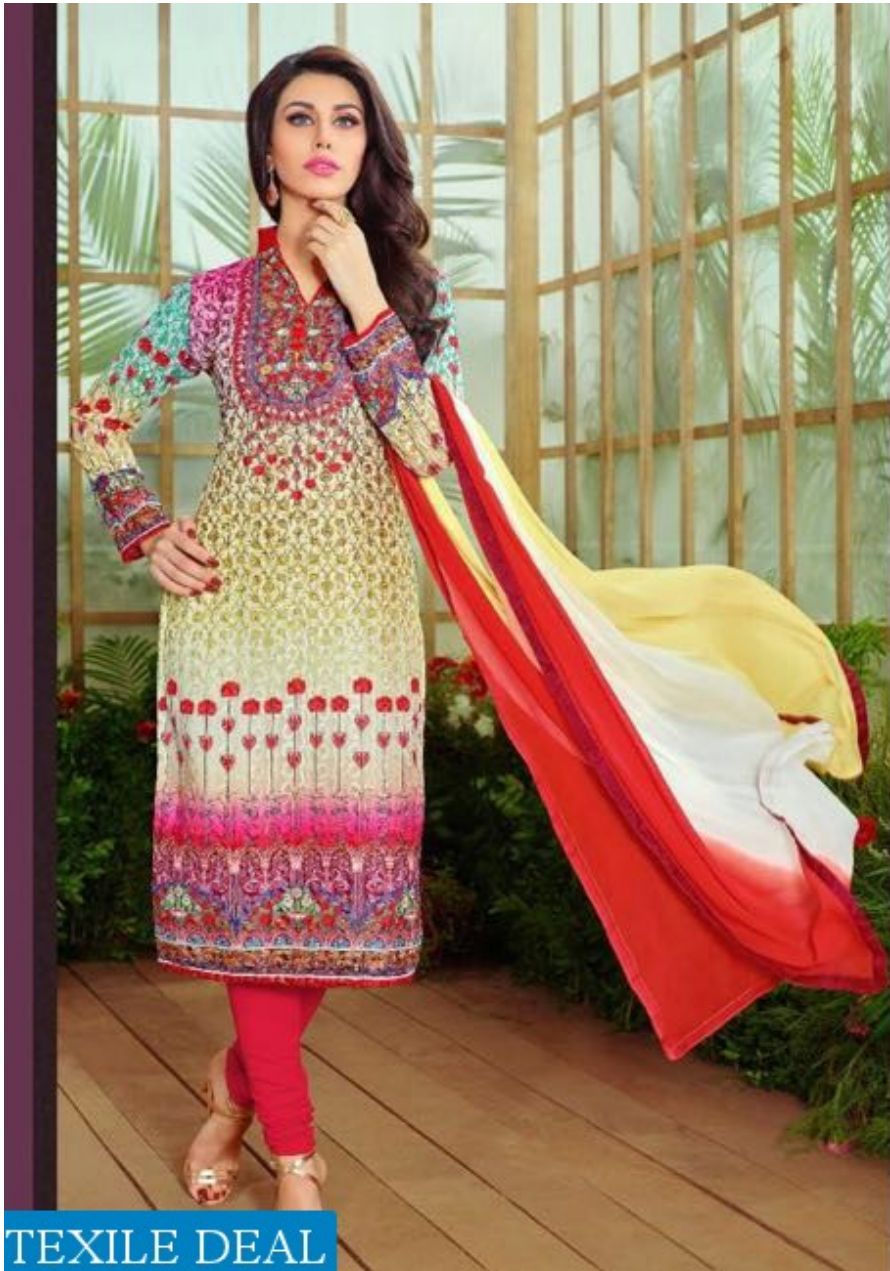

Something Different

1014

TEXILE DEAL

Be your own Kind of Beautiful

1009

The right side of the advertisement features a dark purple background. At the top right, there is a logo consisting of a green leaf and a pink flower. Below the logo, the text "Be your own Kind of Beautiful" is written in a gold, serif font. The main visual is a composite of two images: a close-up of the woman's face and upper torso, and a side view of her in the kurti. The close-up shows her holding the shawl. The side view shows the back of the kurti and the shawl. At the bottom right, the number "1009" is displayed in a gold, ornate frame.