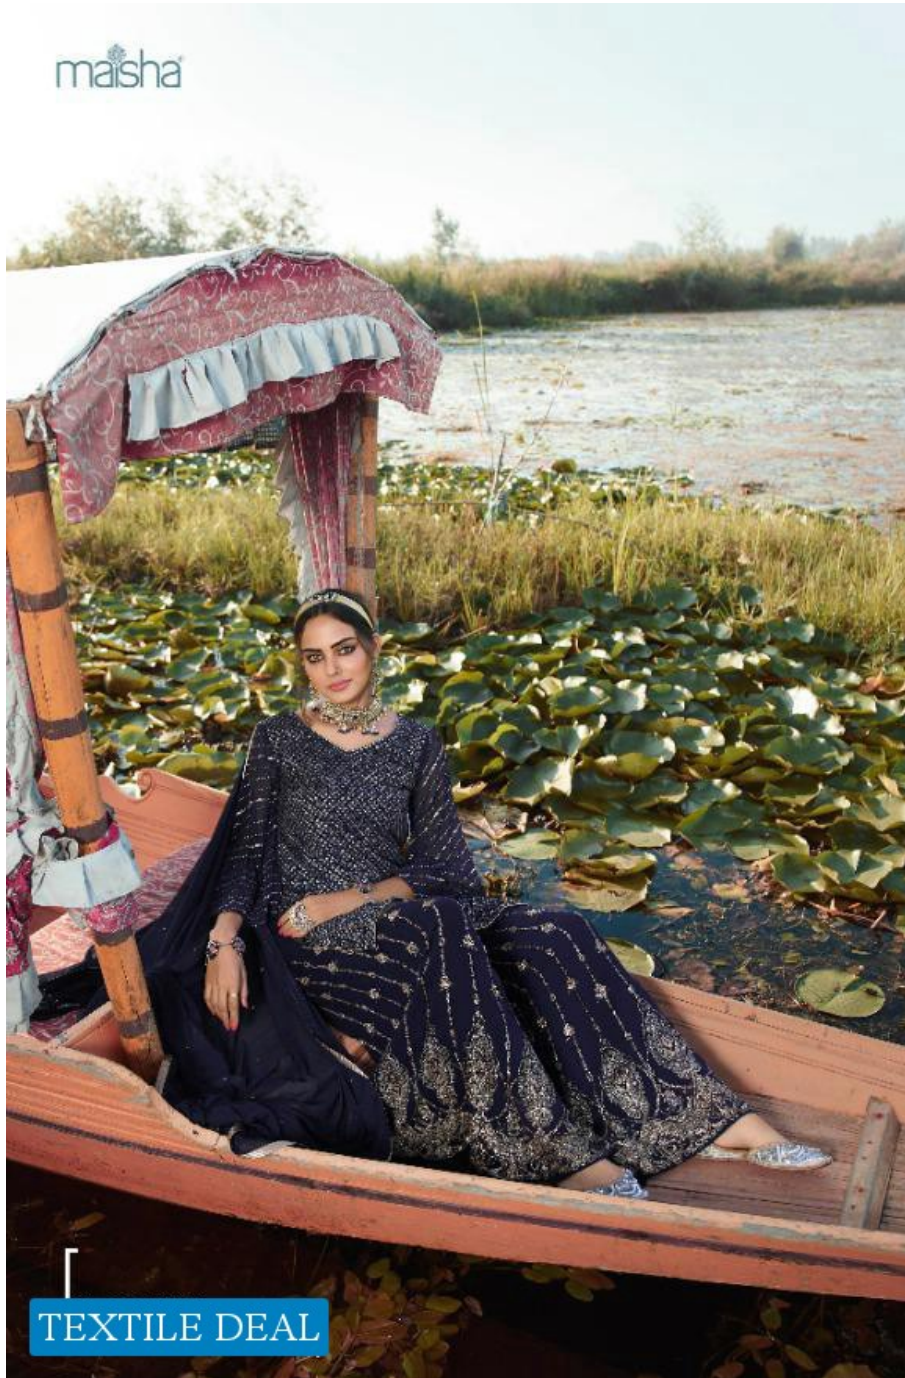

shine

&
textured

WITH SHINE AND TEXTURED WEAVES,
THIS SHADE PROMISES TO INCITE
SERIOUS ENVY

D. NO. 9906

TEXTILE DEAL

maisha

TEXTILE DEAL

SET YOUR OWN
LAW OF STYLE WHEN
THE WIND OF CHANGE
BLOW STRONGEST