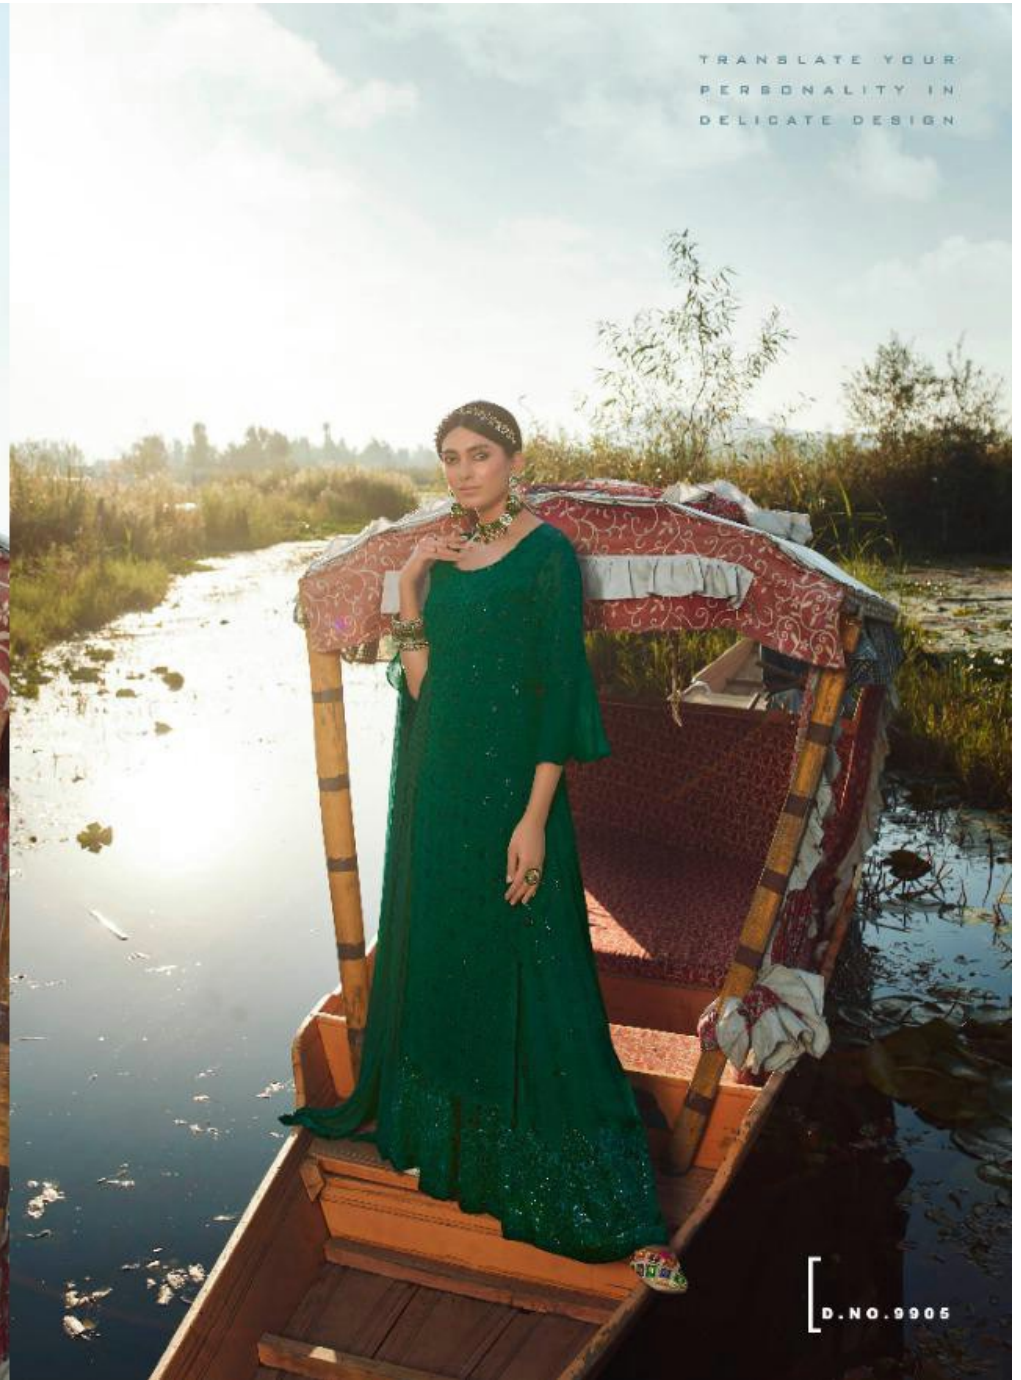

TEXTILE DEAL

TRANSLATE YOUR
PERSONALITY IN
DELICATE DESIGN