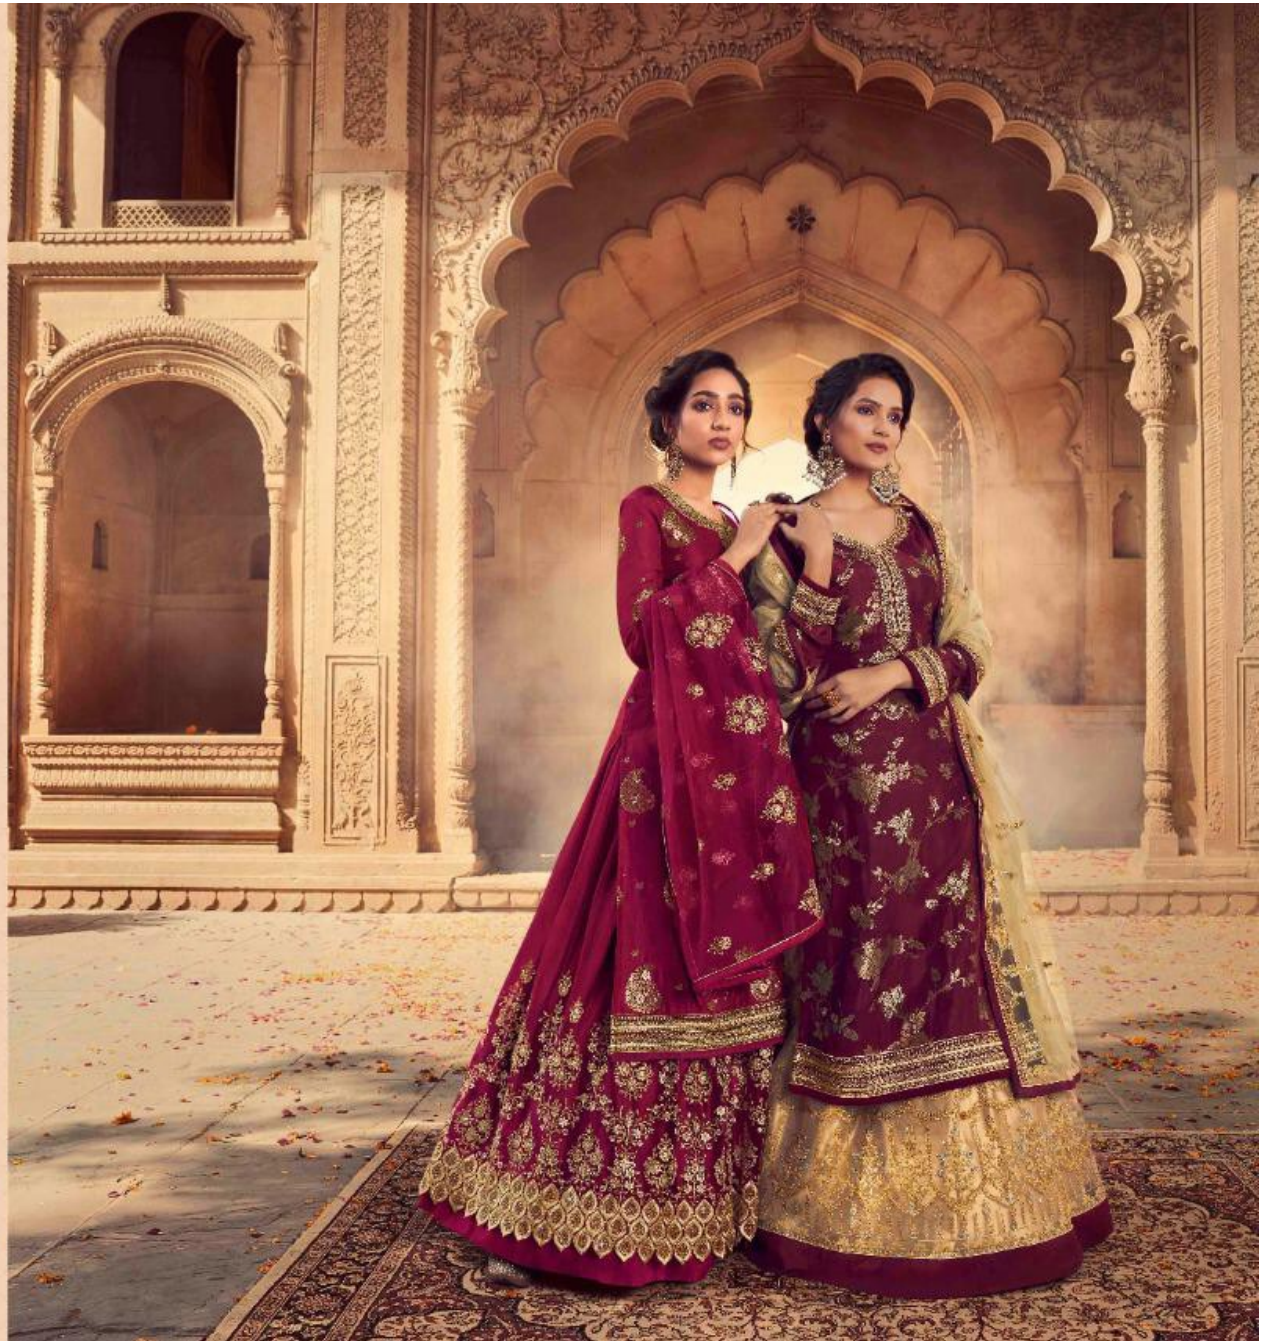

◆ SURREAL ARTISTRY ◆
PORTRAYING THE SUBTLE ROYALTY OF A WOMAN

TEXTILE DEAL