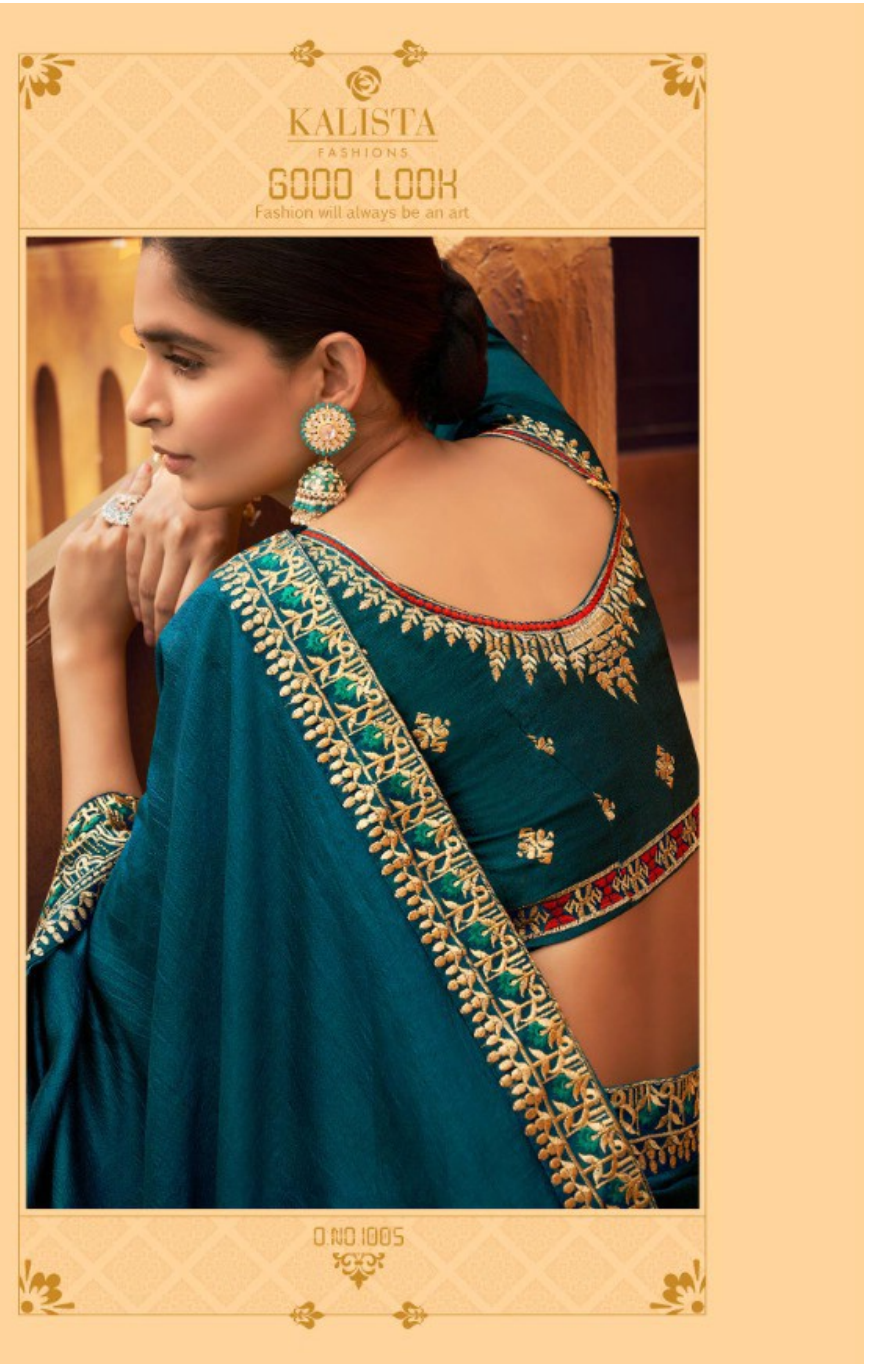

KALISTA
FASHIONS
6000 LOOK
Fashion will always be an art

O NO 1005