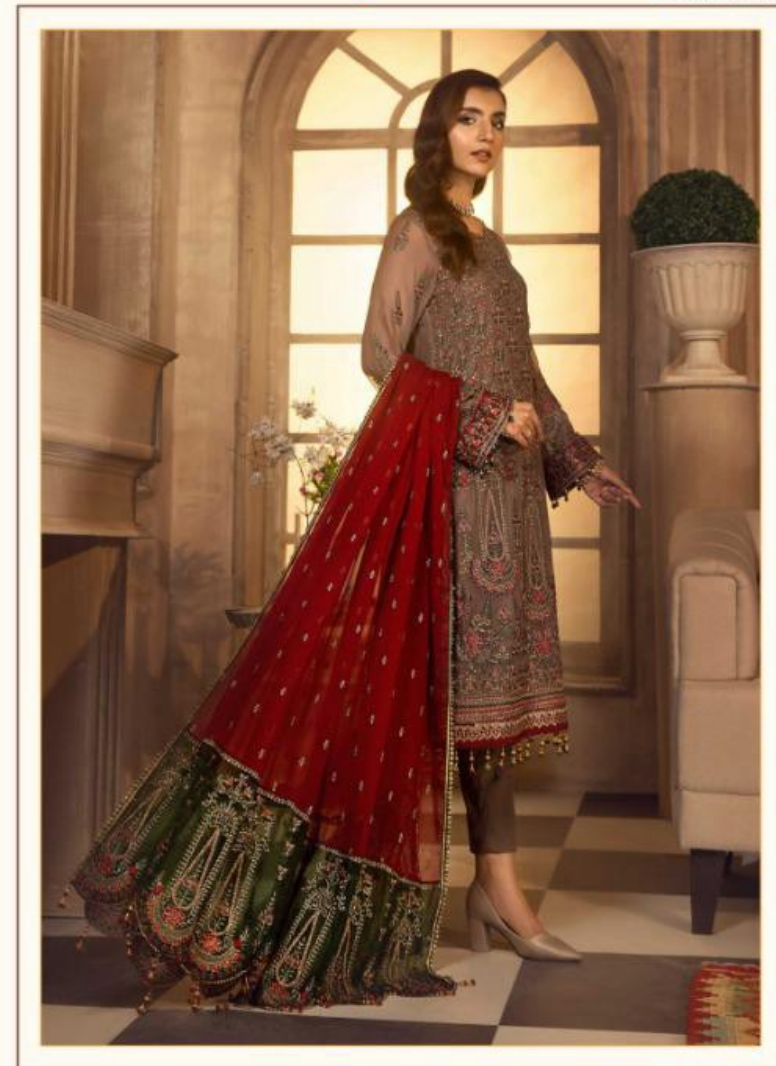

12

Serene
Pakistani Style

A BRAND BY MEGHA EXPORT

D.No.1804

TOP - FOX GEORGETTE WITH HEAVY EMBROIDERY WORK
BOTOM+INNER - HEAVY SHANTUN
DUPATTA - NAZNIN WITH EMBROIDERY WORK

TEXTILE DEAL

Serene
Pakistan Style