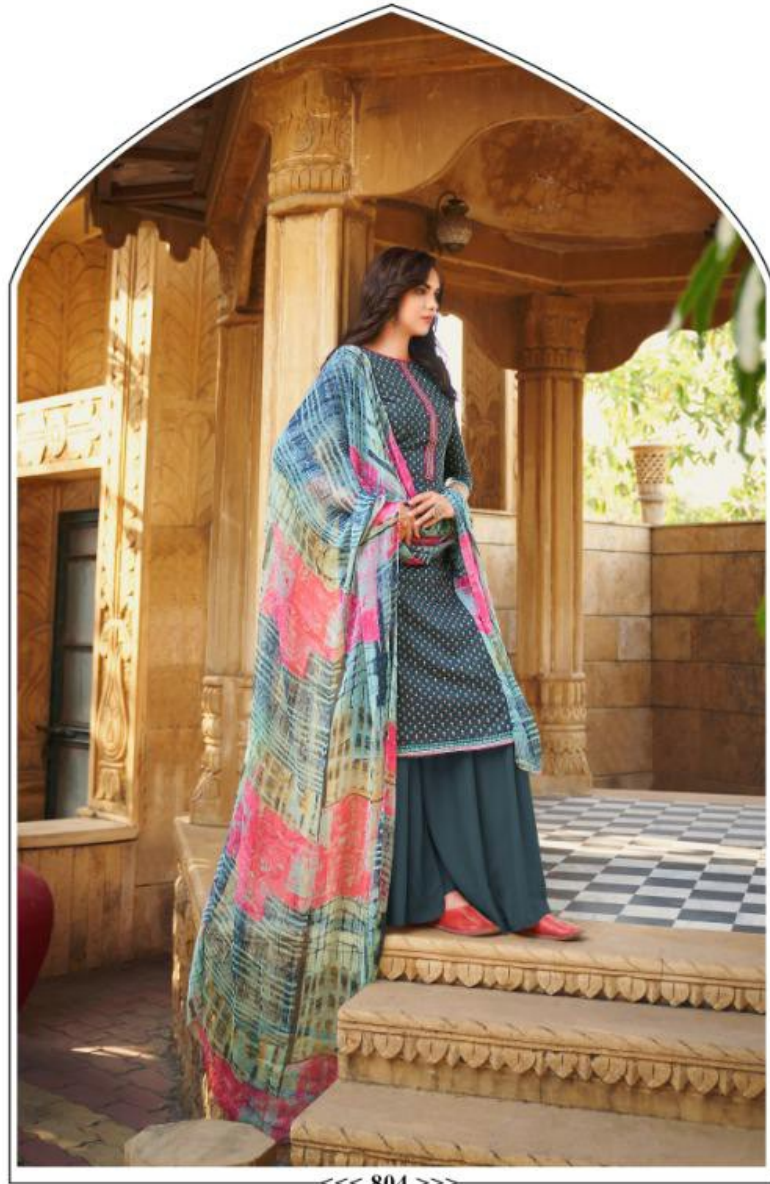

<< 804 >>

TEXTILE DEAL