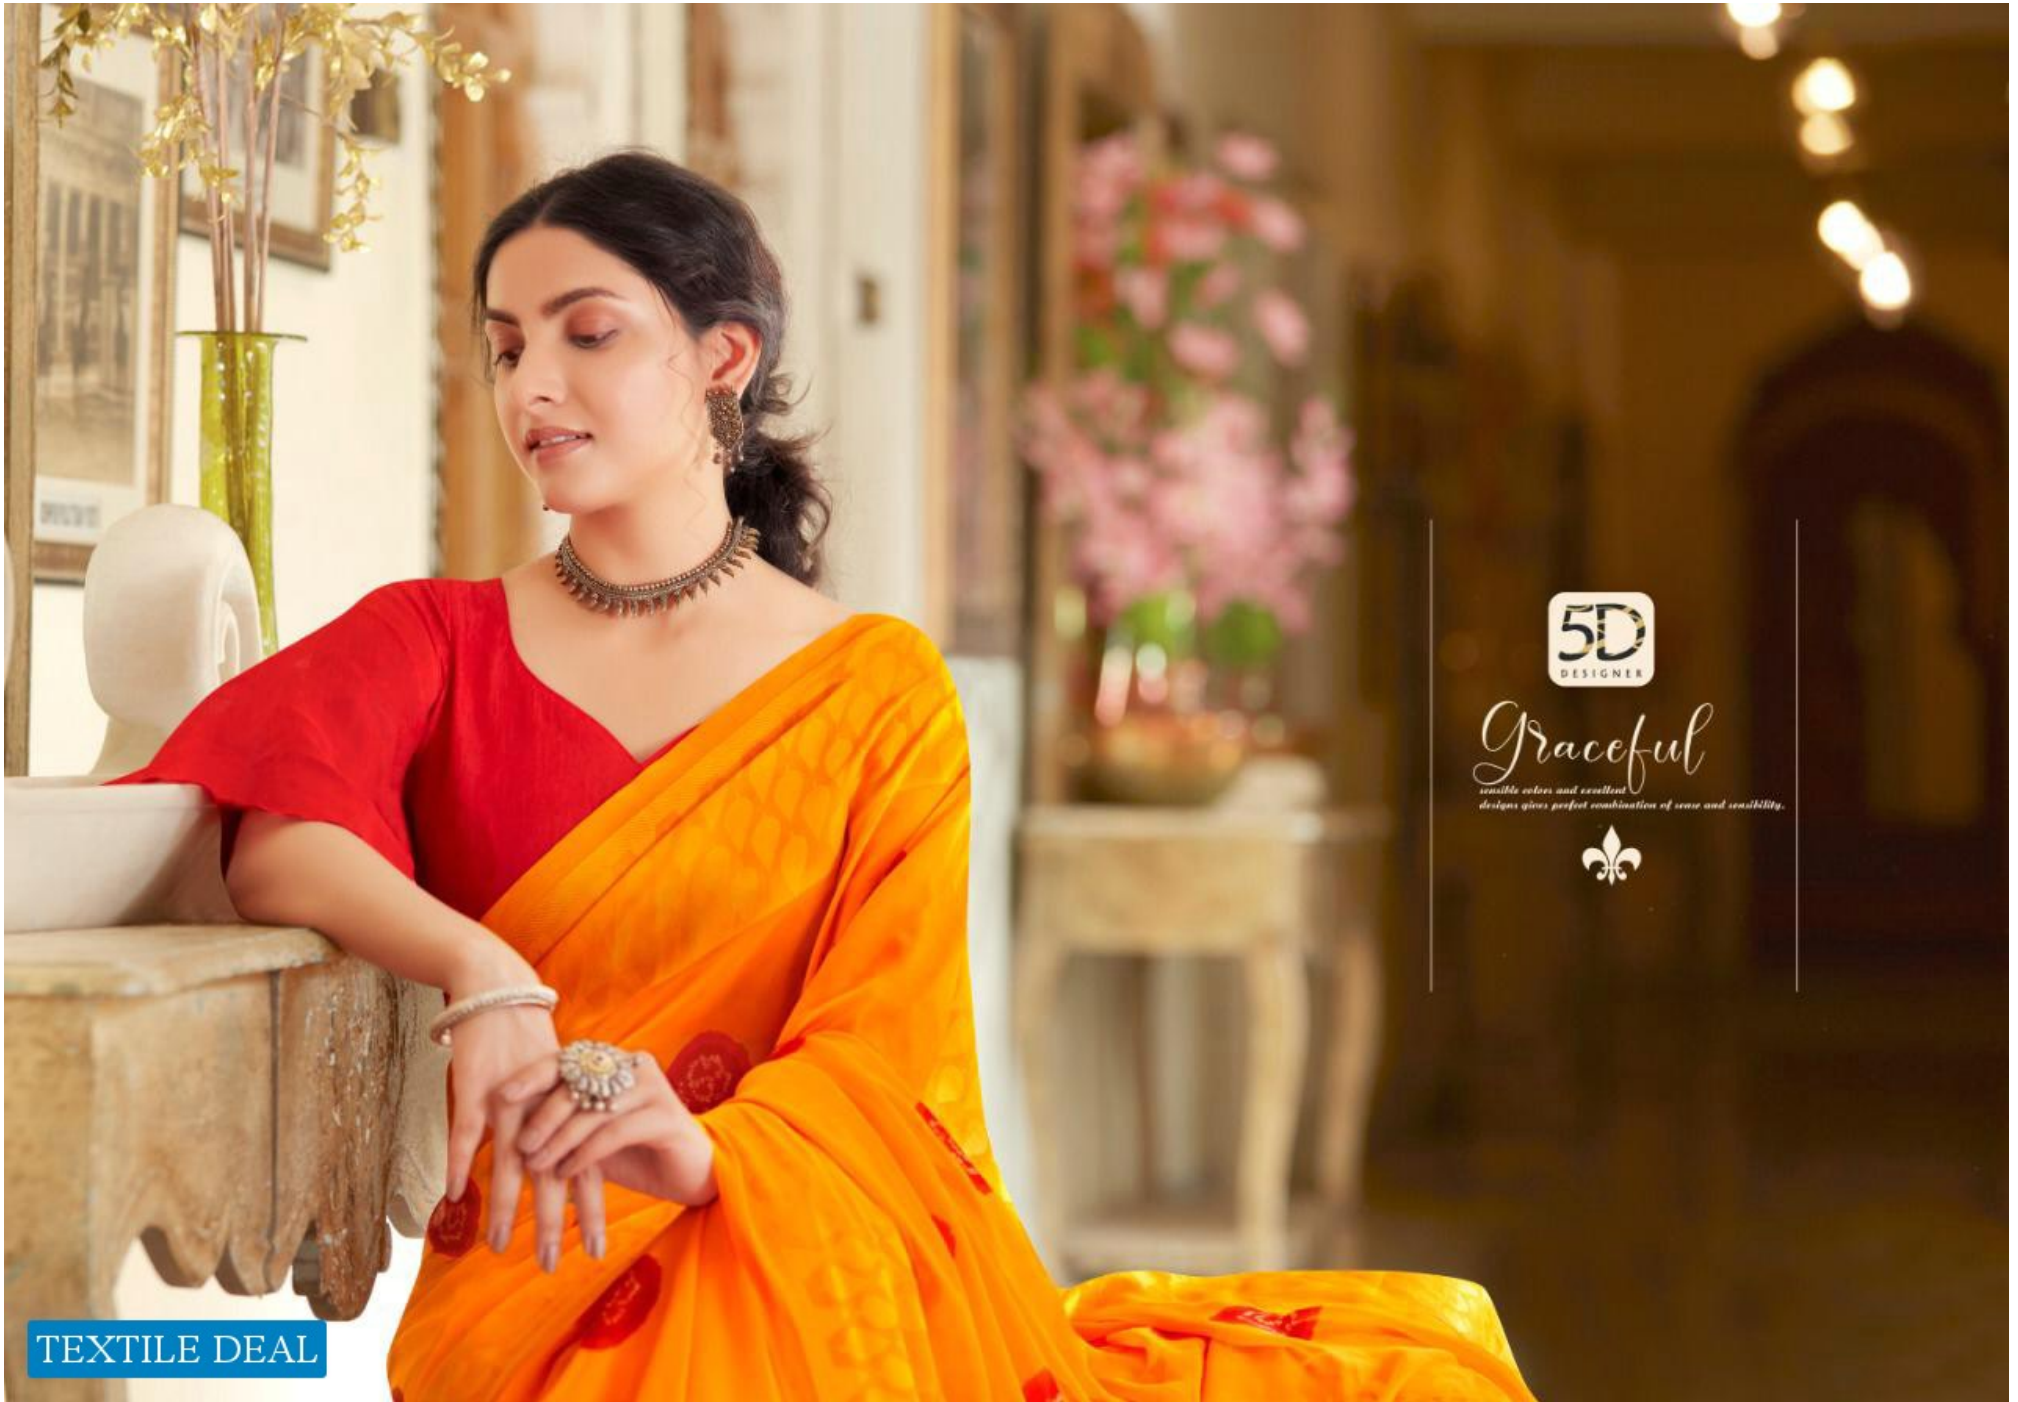

5D
DESIGNER

Amber-05

AL

5D
DESIGNER

Graceful

*sensible colors and excellent
designs gives perfect combination of sense and sensibility.*

TEXTILE DEAL

TEXTILE DEAL

Majestic

*reasonable colors and excellent stitching give perfect combination
of mood and beauty that the eyes find only in a woman's reflection...*

TEXTILE DEAL

5D
DESIGNER

22063

5D
DESIGNER

Beautyfull
when the world is full of people, it is only when you are
letting the world know who you are when you are
appearing letting the world.