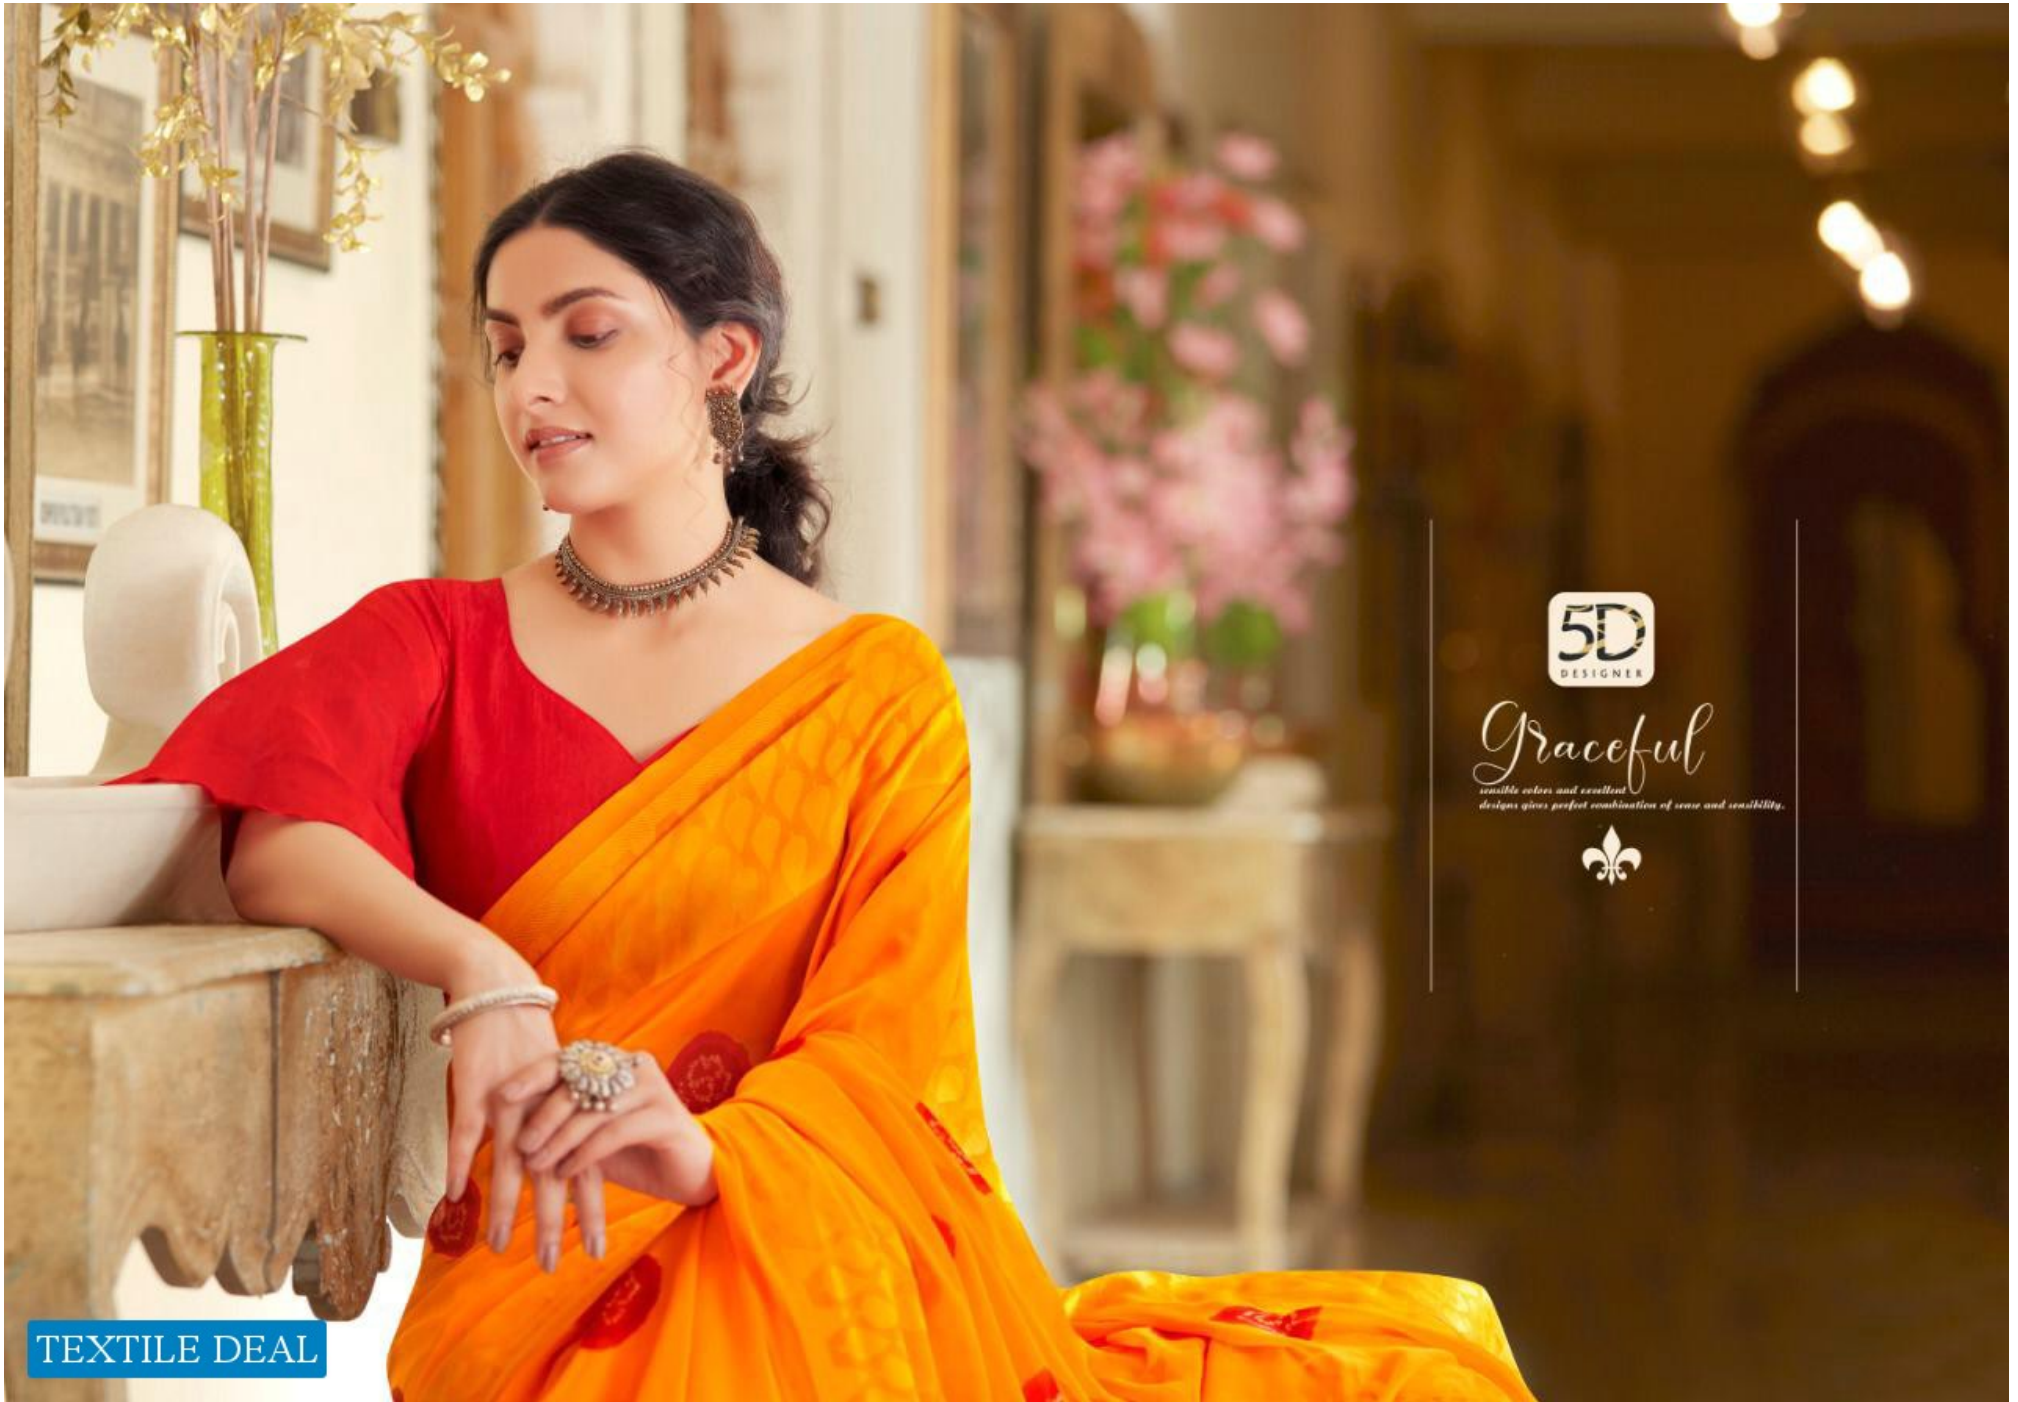

5D
DESIGNER

Amber-05

AL

TEXTILE DEAL

Graceful

sensible colors and excellent designs gives perfect combination of sense and sensibility.

TEXTILE DEAL

5D
DESIGNER

Beautyfull
when the world is full of beauty and you are
letting the world know that you are
appearing letting the world.

TEXTILE DEAL

TEXTILE DEAL

TEXTILE DEAL

5D
DESIGNER

glamorous
available colors and excellent quality. It gives you a perfect combination of style and comfort. This wonderful created custom made saree.