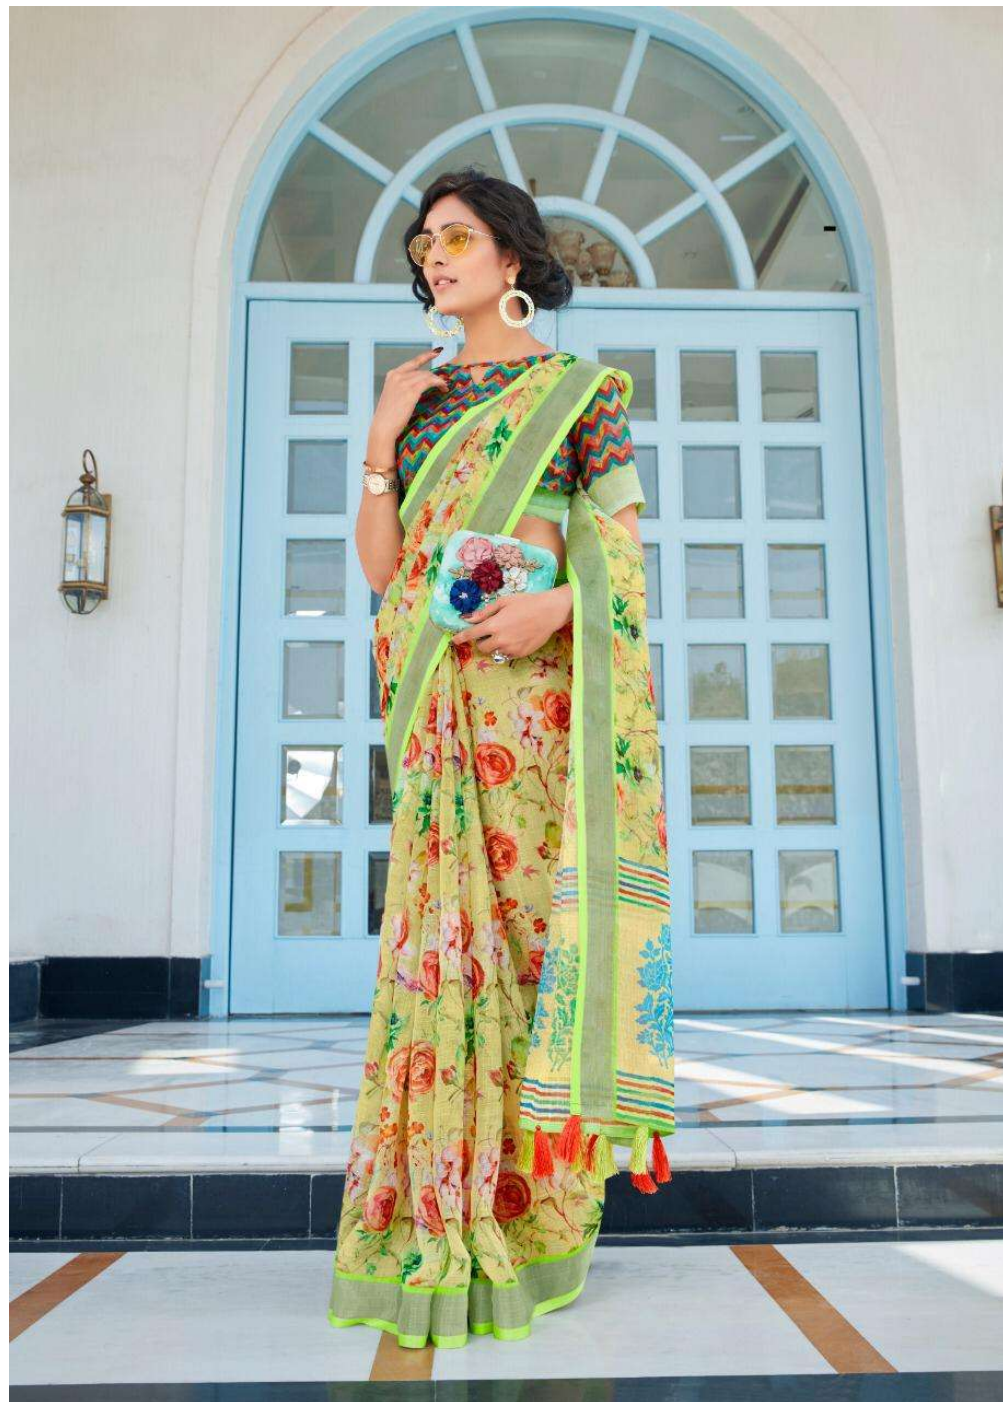

G.D -19

C.D -20

C.D -21

STYLE OF SAREE

Fashion says I fit all sizes, for all people of all ages because I am for personal expression.....

G.D -22

MAJESTIC SHADE

Fashion says I fit all sizes, for all people of all ages because I array for personal
expression get yourself this six yards of pure
retrace you.....