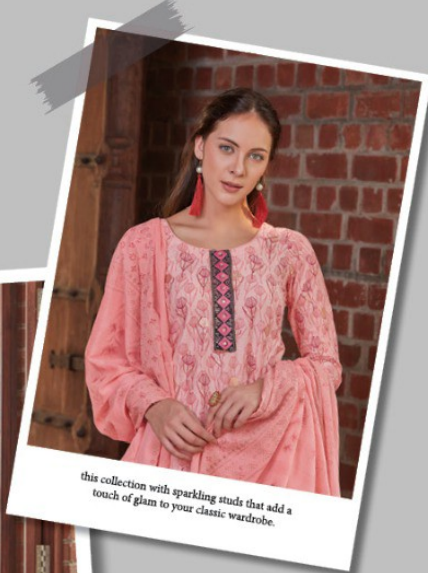

WINNING
Combination

this collection with sparkling studs that add a touch of glam to your classic wardrobe.

Surahi

TEXTILE DEAL

Surahi-101

TEXTILE DEAL

Surahi-103

TEXTILE DEAL