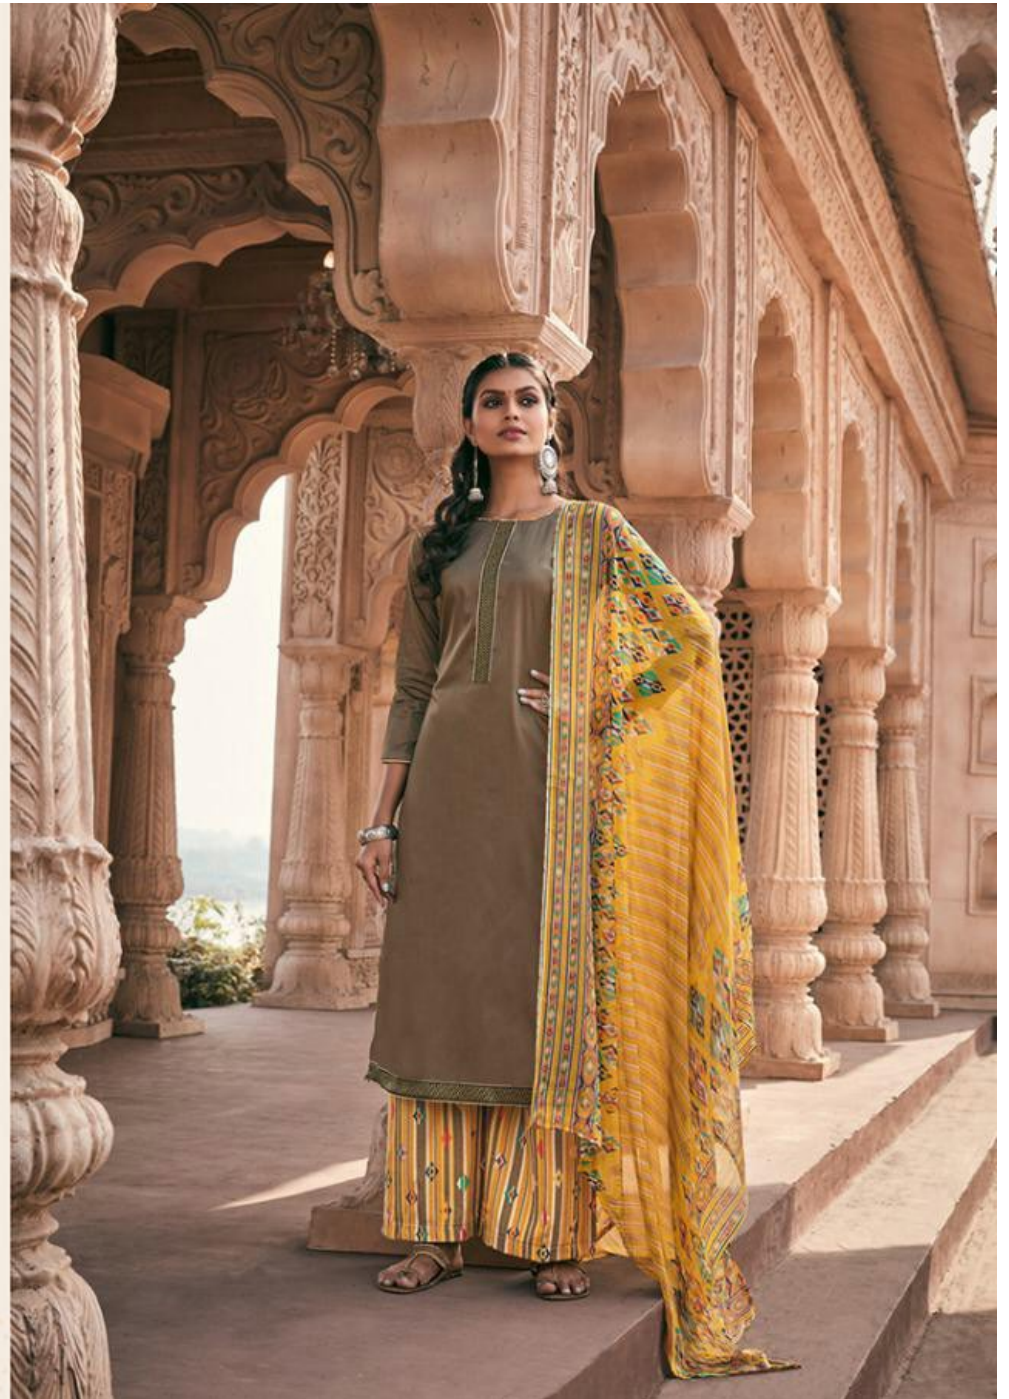

Zulfai
Designer Suits

338-005

OPULENCE COMES THROUGH ELEGANT ADORABLE STYLES

TEXTILE DEAL