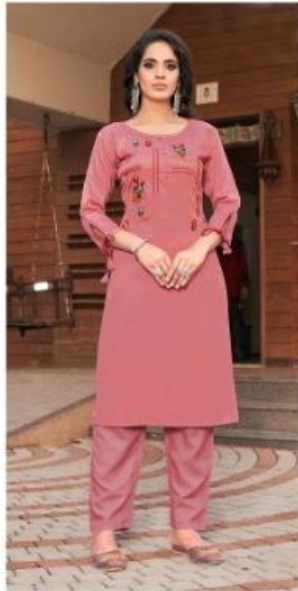

12 **angel**
Design World

Red  Rose

❁ 2006 ❁

..... Opt for the Comfor styling in your wardrobe

12 angel
Design World

❁ 2001 ❁

..... Opt for the Comfor styling in your wardrobe

12 angel[®]
Design World

❁ 2005 ❁

..... Choose to shine in smart suit sets by simar

❁ 2001 ❁

❁ 2002 ❁

❁ 2003 ❁

❁ 2004 ❁

❁ 2005 ❁

❁ 2006 ❁