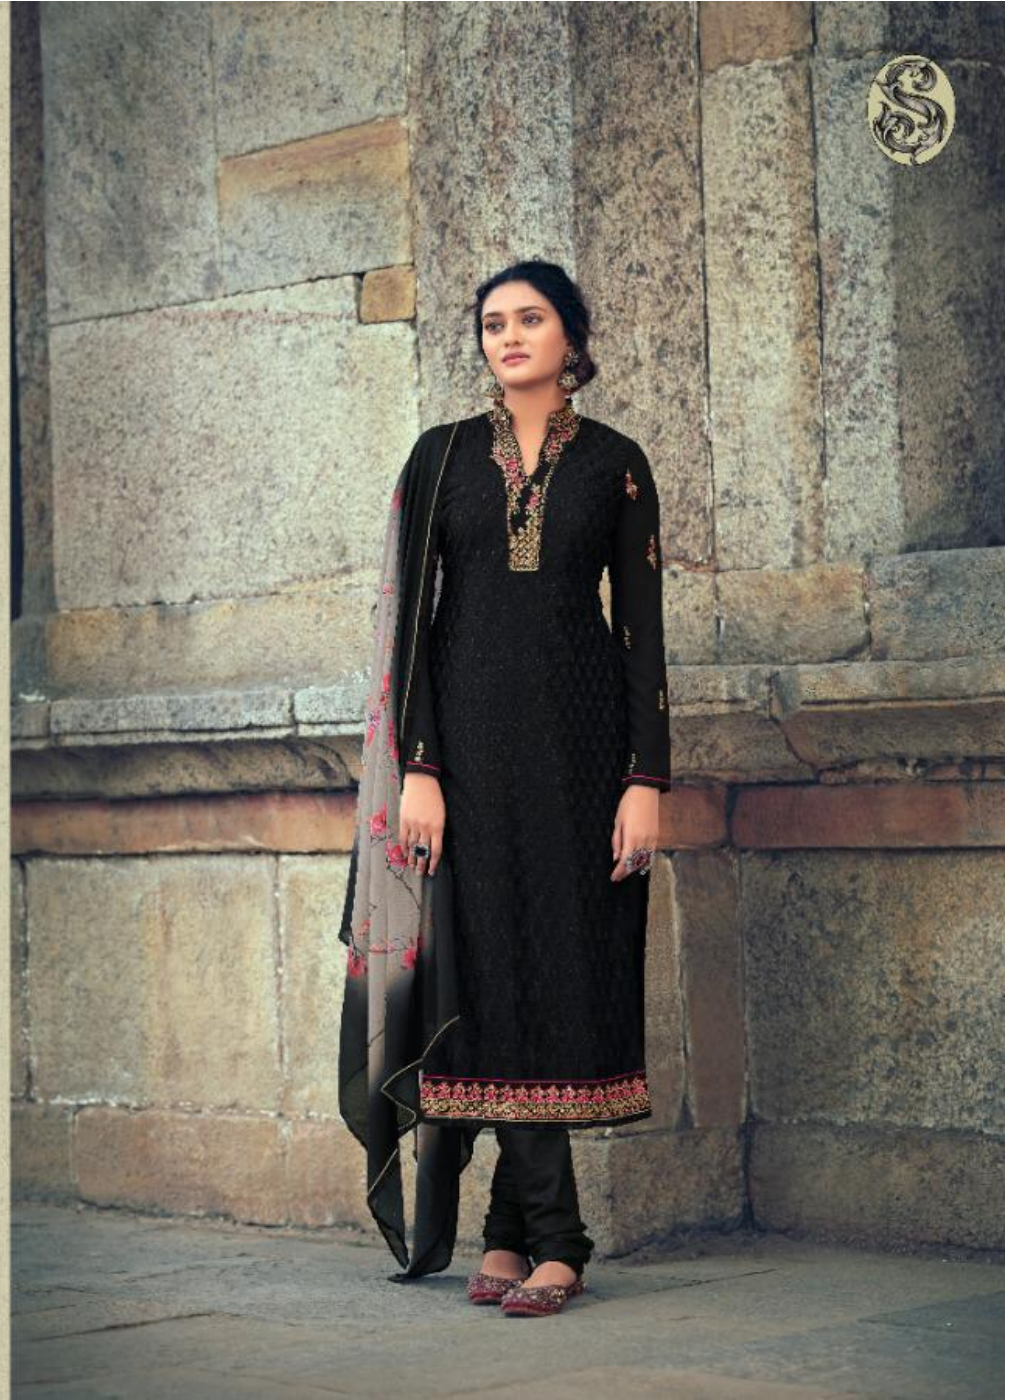

PATOLA
DIGITAL DUPATTA

Rules
SEASON
1001

Roller
BEAUTY

1002

Golden
BEAUTY
1004

Beauty
WINDS
1007

Ethnic
SIMPLICITY
1006

1001