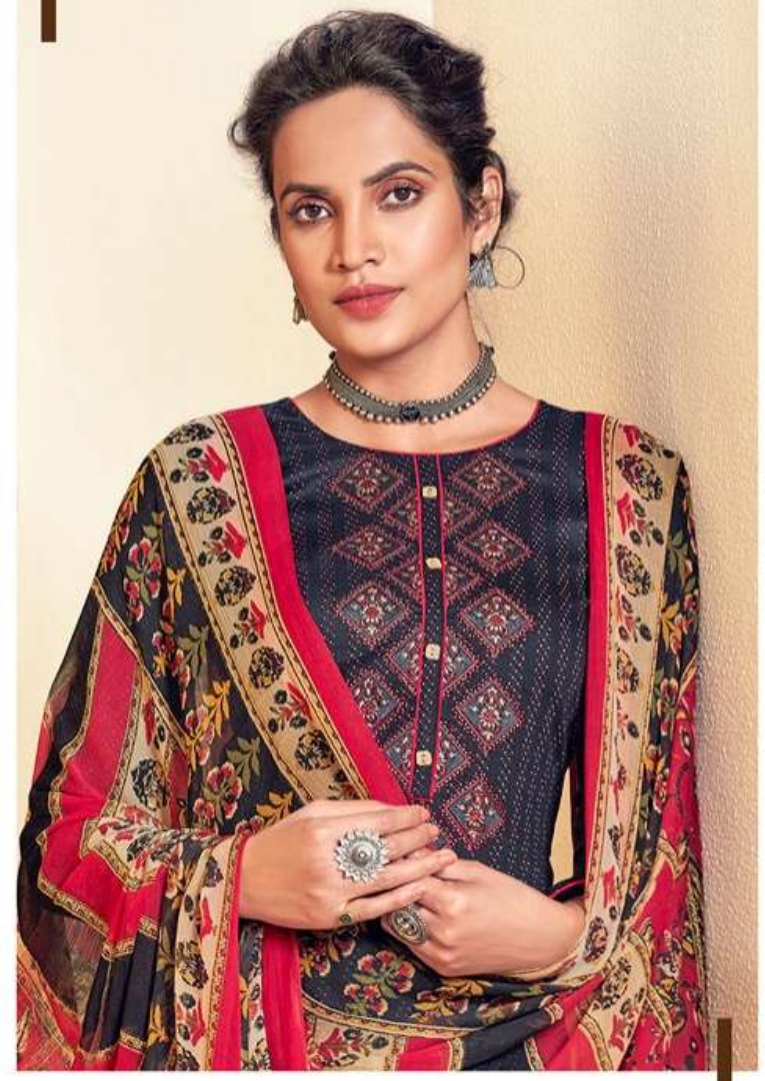

Suryajyoti®
Design Cotton Salwar Suits

TEXTILE DEAL **IZAD**

VOL-01

TIMELESS TONES

ARTISTIC APPEAL

1006

1001

1002

= ROYAL ELEGANCE =

= FASHION FRENZY =

1005

Suryajyoti®

1007

Suryajyoti®

|| A RAY OF STYLE ||

|| FRESH FASHION ||