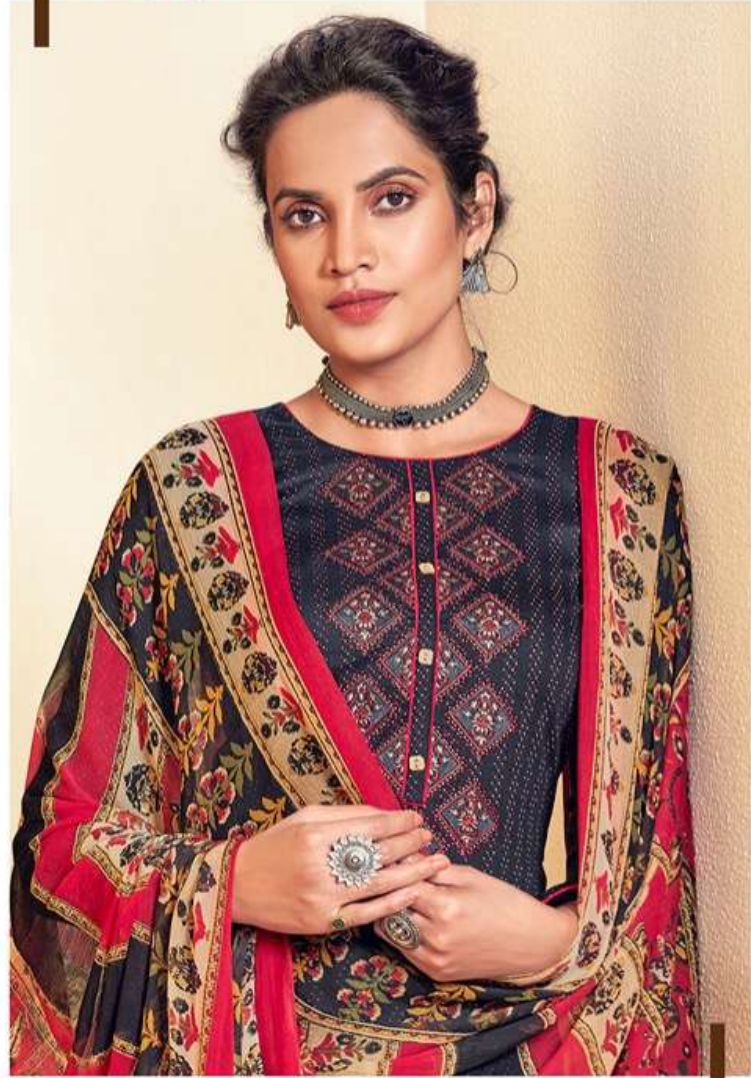

*Suryajyoti*®  
Design Cotton Salwar Suits

TEXTILE DEAL IZAD

VOL-01

TIMELESS TONES

ARTISTIC APPEAL

1006

1001

1002

= ROYAL ELEGANCE =

= FASHION FRENZY =

1005

Suryajyoti®

1007

Suryajyoti®

|| A RAY OF STYLE ||

|| FRESH FASHION ||

Suryajyoti®

1002

Suryajyoti®

DAZZLING DIVA

FEEL BEAUTIFUL

1004

Suryajyoti®

= FASHION FEST =