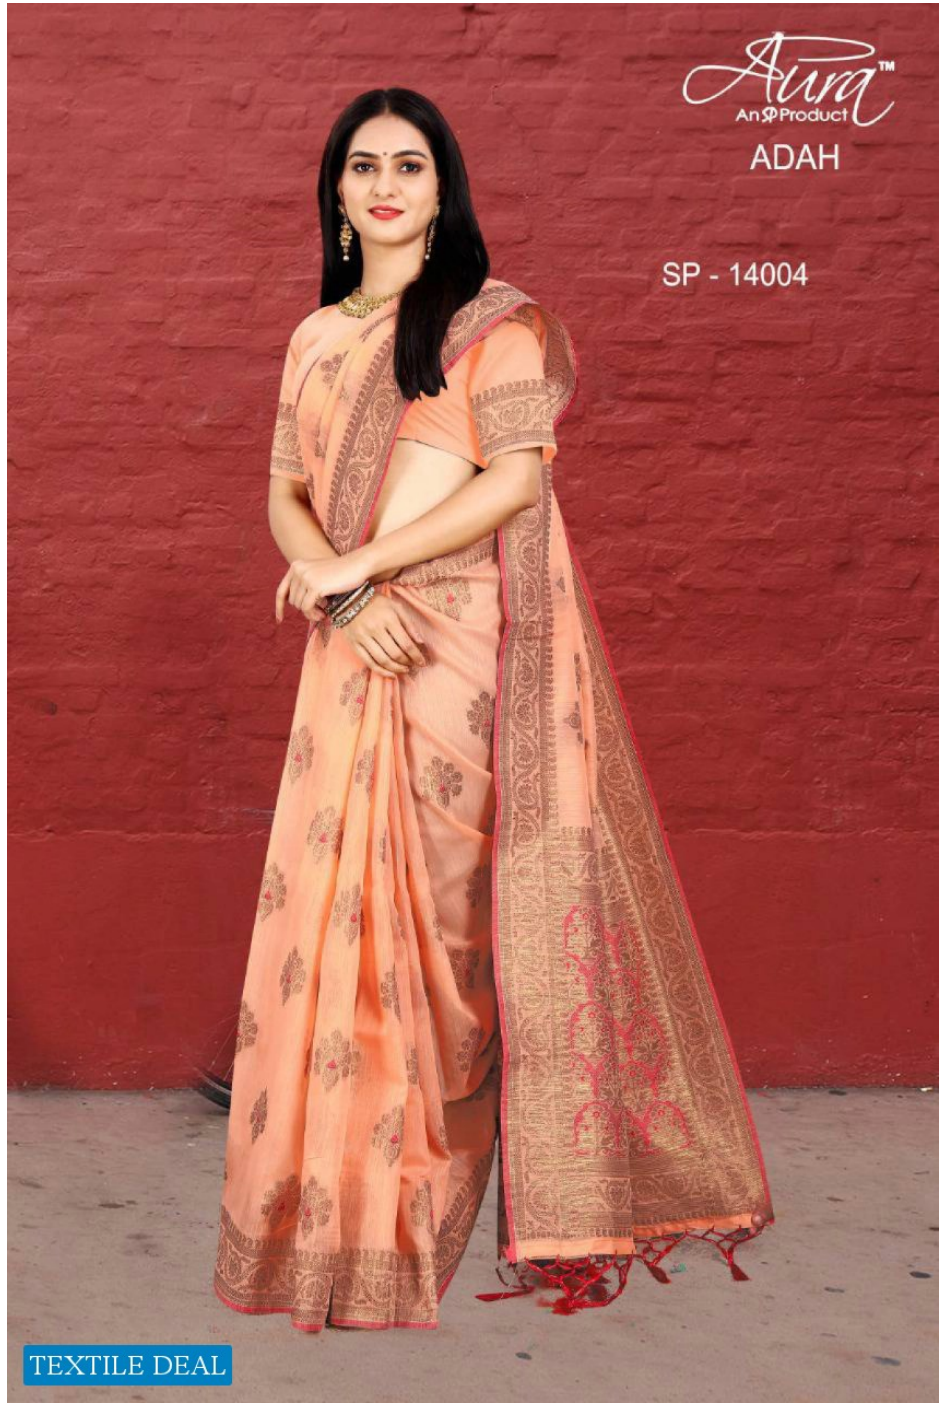

Aura™
An Φ Product

ADAH

SP - 14006

TEXTILE DEAL

Aura™
An Φ Product

ADAH

SP - 14004

TEXTILE DEAL