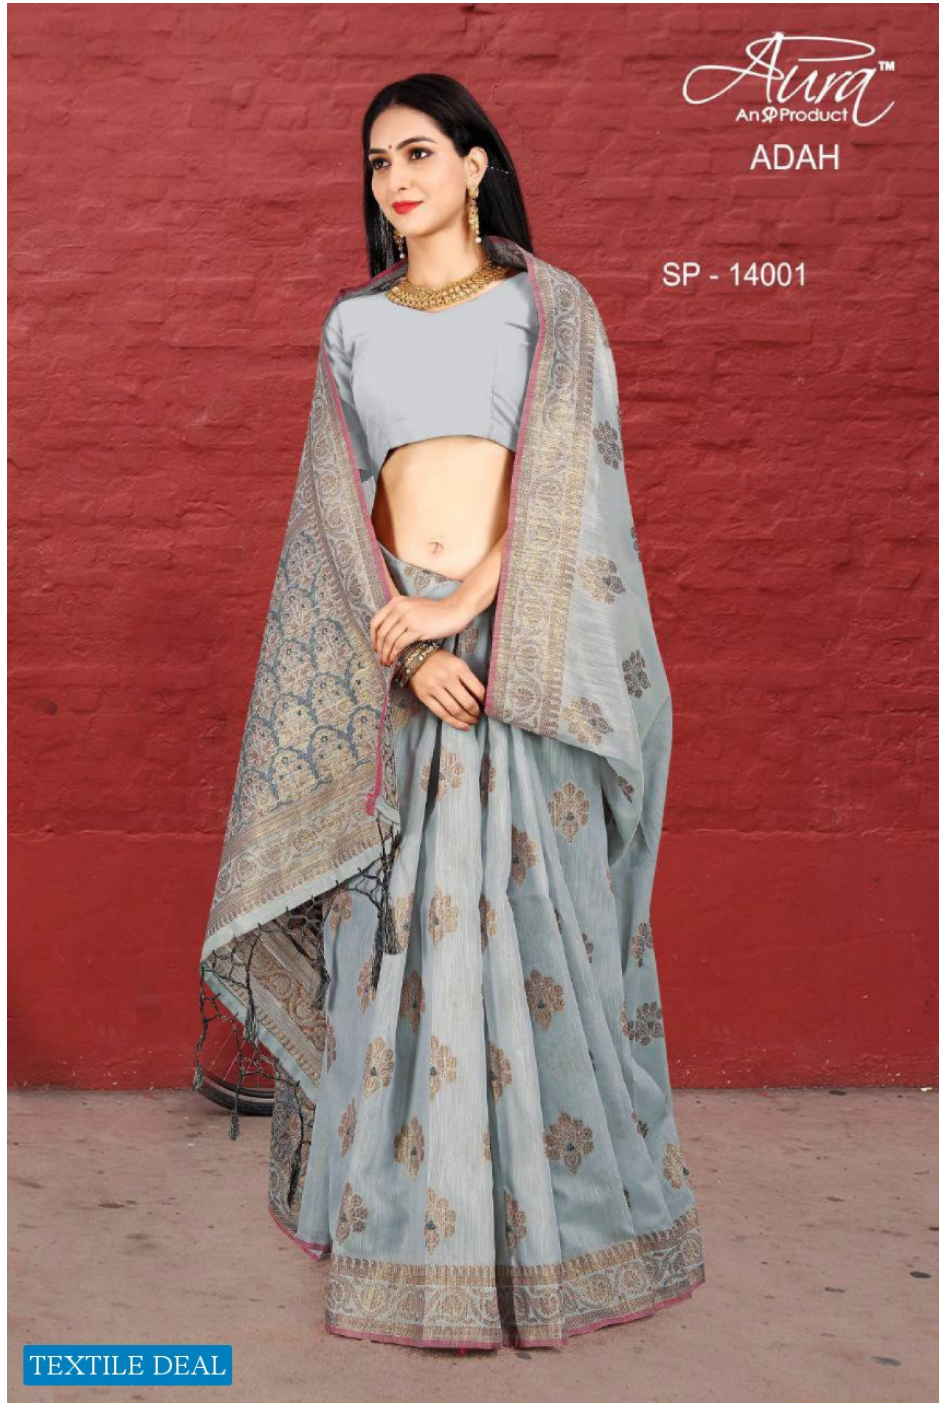

Aura™
An Φ Product

ADAH

SP - 14001

TEXTILE DEAL