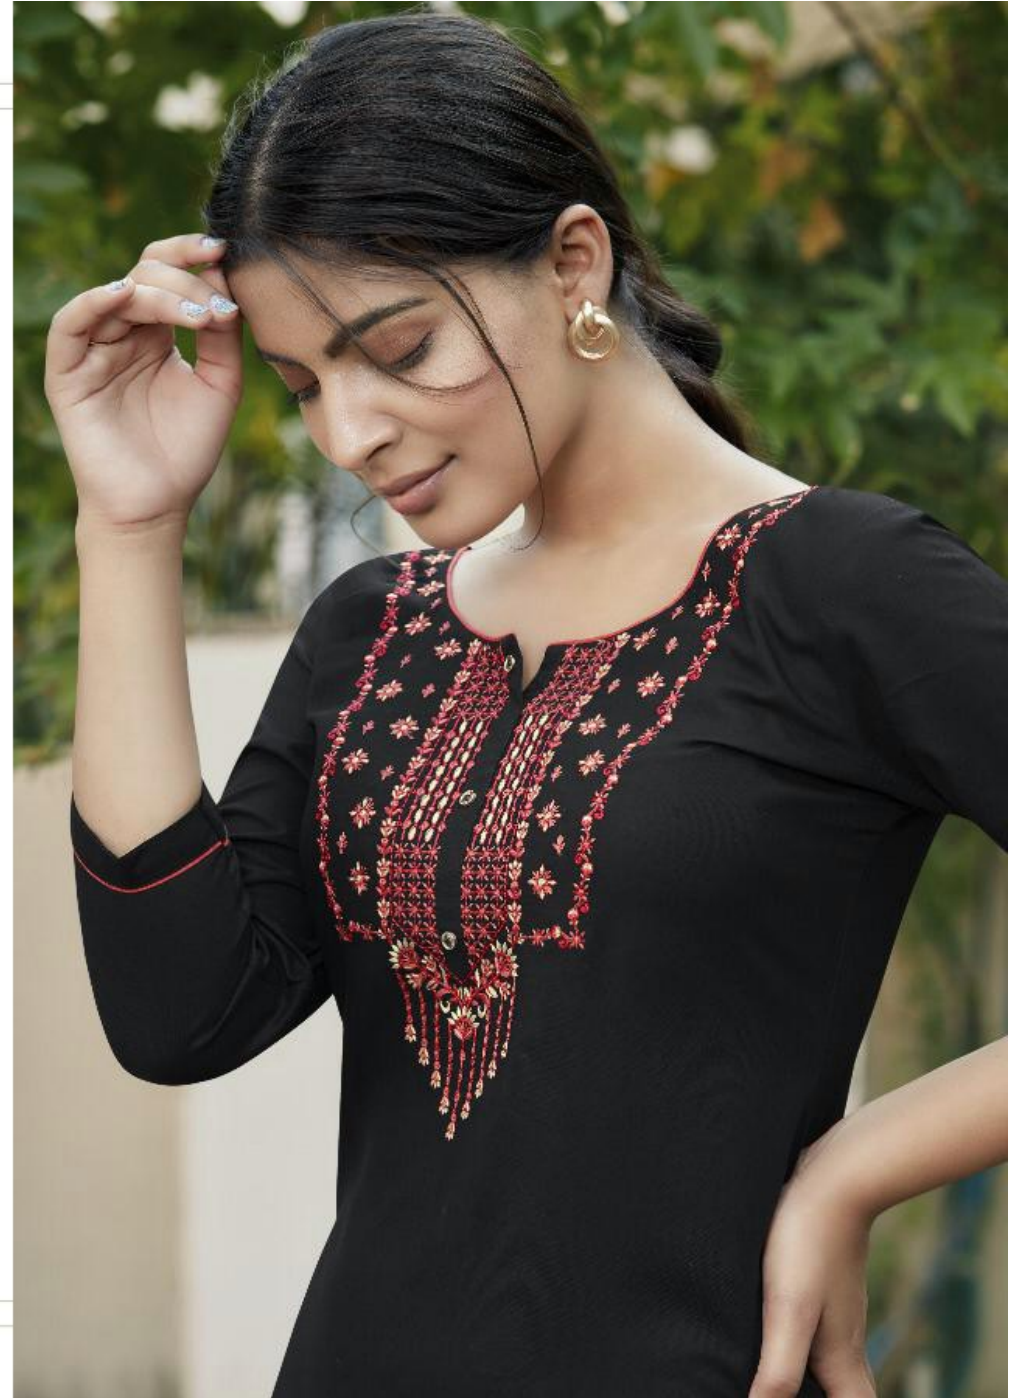

T I M E L E S S   T O U R S

.12528.

TEXTILE DEAL *able is compulsory for people, faobion is compulsory for people.*